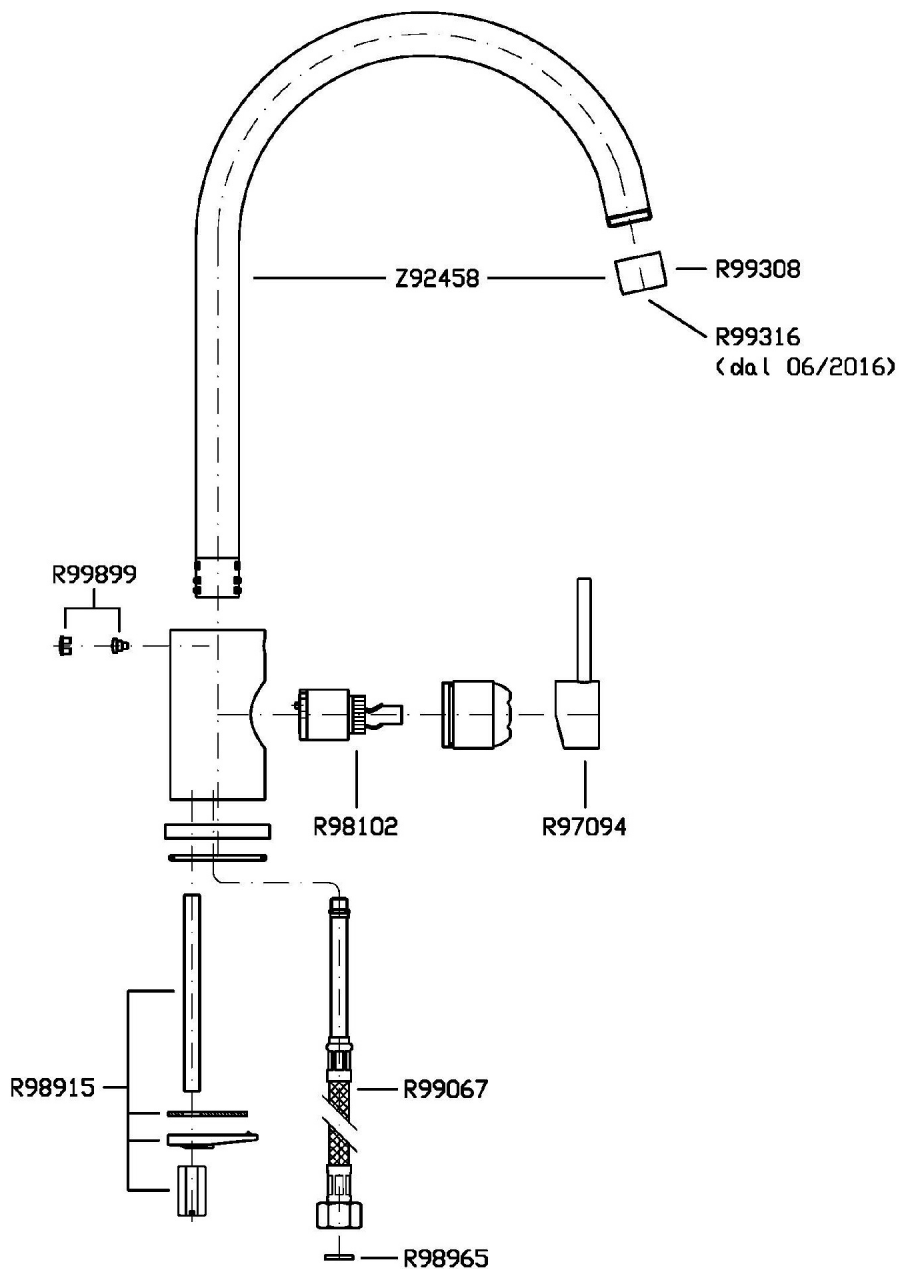

Shock single lever sink mixer with swivel spout, aerator, flexible tails.

Finiture / Finishes

Cromo / Chrome

KITCHEN

ZP4263

Disegno Complessivo / Overall Drawing

KITCHEN

ZP4263

Esplosi / Exploded

KITCHEN

ZP4263

Portate / Flowrates (lt/min)

PRESSIONE PRESSURE	1 BAR	2 BAR	3 BAR	4 BAR	5 BAR
LAVELLO SINK	6	9,2	11,4	13	14,5
P1					
P2					
P3					
P4					
P5					

KITCHEN

ZP4263

Pesi e Misure / Weights and Sizes

Peso (Kg) Weight (lb)	2,33 (Kg)	5,14 (lb)
Volume test (dc3) - (in3)	7,43 (dc3)	453,41 (in3)
h (mm) - (in)	90,00 (mm)	3,54 (in)
L1 (mm) - (in)	250,00 (mm)	9,84 (in)
L2 (mm) - (in)	330,00 (mm)	12,99 (in)