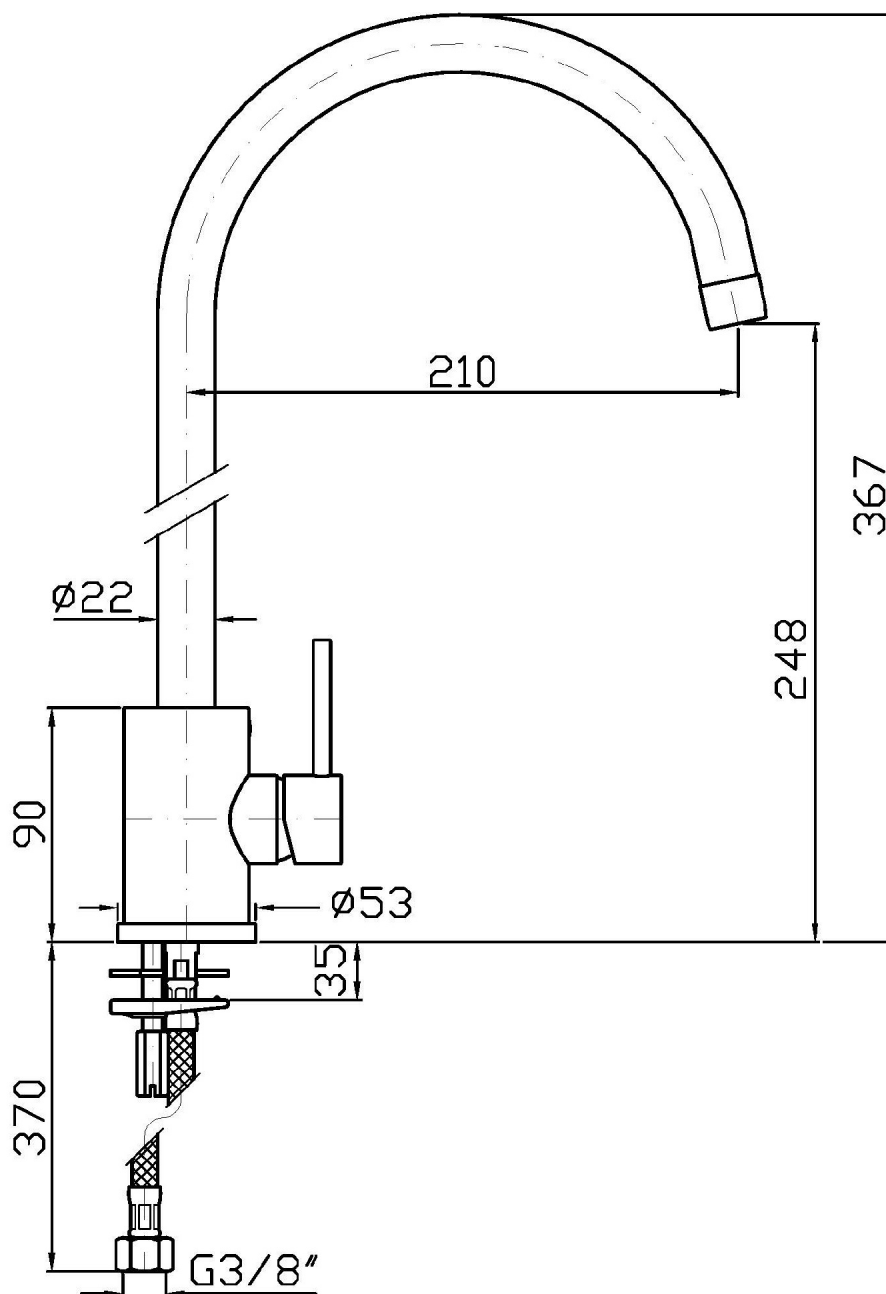

KITCHEN

ZP4263

Disegno Complessivo / Overall Drawing