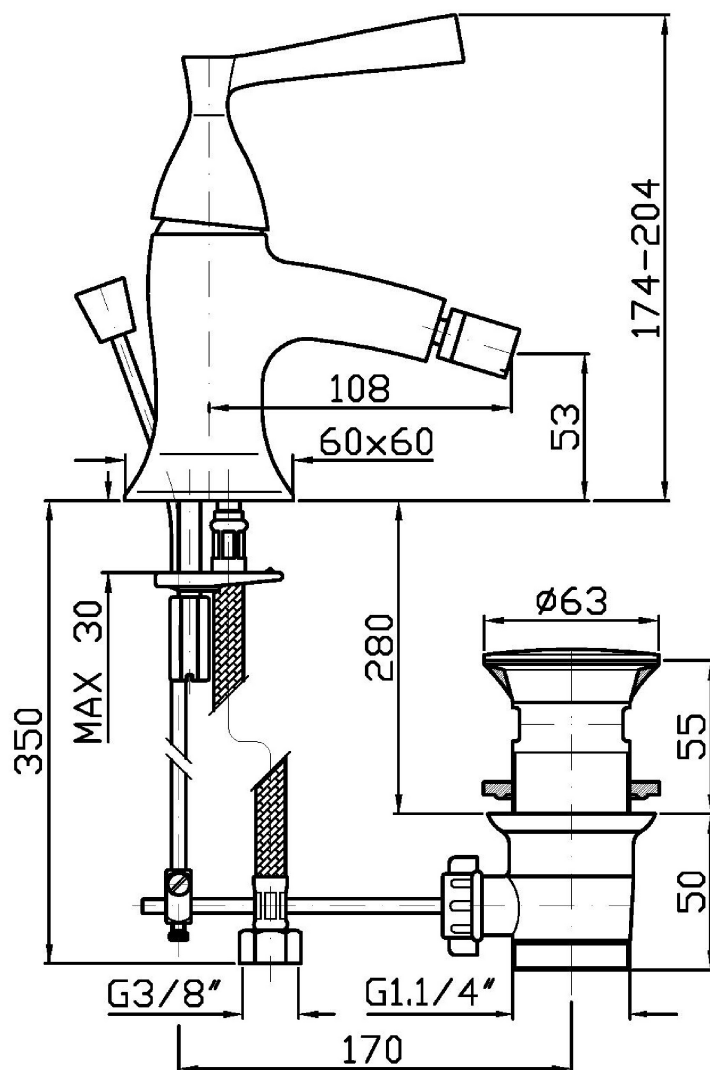

BELLAGIO

ZP3343

Miscelatore monocomando bidet. / Single lever bidet mixer.

Miscelatore monocomando bidet, con aeratore, scarico da 1 ¼", flessibili di collegamento.
Water Saving - portata d'acqua uguale o inferiore a 6 l/min.

Single lever bidet mixer with aerator, 1 ¼" pop-up waste, flexible tails.
Water Saving - water flow rate of 6 l/min or less.

Finiture / Finishes

					
Cromo / Chrome	C8 Nickel Lucido / Polished Nickel	C40 Oro / Gold	C41 Oro spazzolato / Brushed Gold	P21 PVD brushed chocolate / PVD brushed chocolate	P91 Brushed PVD Copper / Brushed PVD Copper

BELLAGIO

ZP3343

Disegno Complessivo / Overall Drawing

Note / Notes

BELLAGIO

ZP3343

Esplosi / Exploded

BELLAGIO

ZP3343

Portate / Flowrates (lt/min)

PRESSIONE PRESSURE	1 BAR	2 BAR	3 BAR	4 BAR	5 BAR
P1 BIDET BIDET	3,8	4,8	5	5	5
P2					
P3					
P4					
P5					

BELLAGIO

ZP3343

Pesi e Misure / Weights and Sizes

Peso (Kg) Weight (lb)	2,59 (Kg)	5,71 (lb)
Volume test (dc3) - (in3)	11,01 (dc3)	671,87 (in3)
h (mm) - (in)	90,00 (mm)	3,54 (in)
L1 (mm) - (in)	335,00 (mm)	13,19 (in)
L2 (mm) - (in)	365,00 (mm)	14,37 (in)