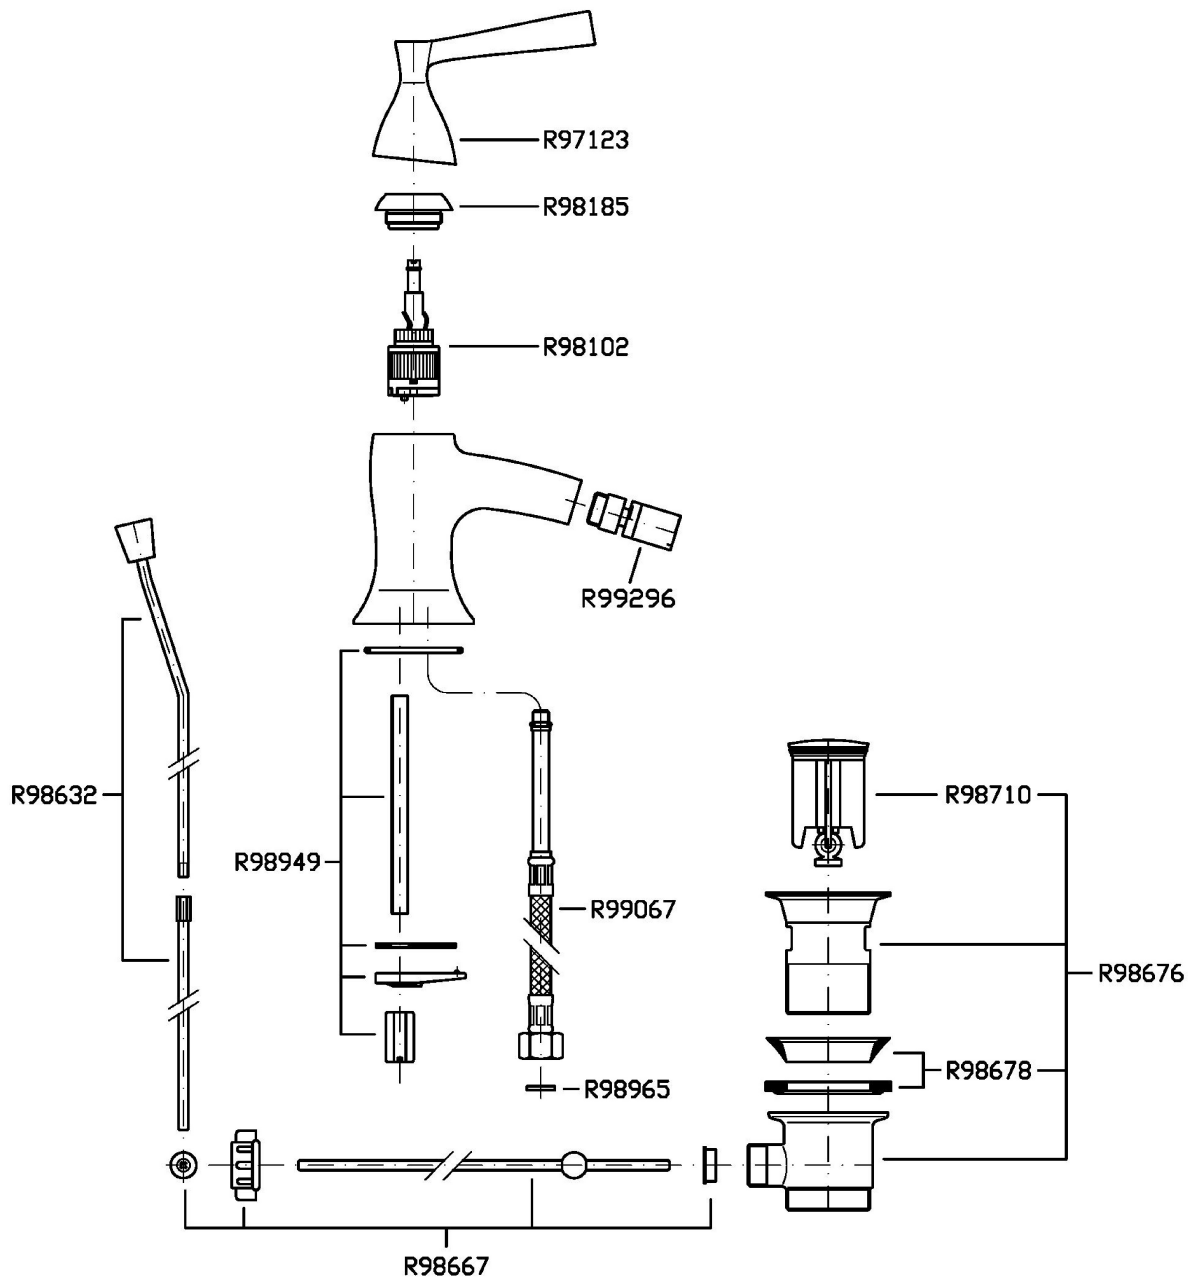

BELLAGIO

ZP3343

Miscelatore monocomando bidet. / Single lever bidet mixer.

Miscelatore monocomando bidet, con aeratore, scarico da 1 ¼", flessibili di collegamento.
Water Saving - portata d'acqua uguale o inferiore a 6 l/min.

Single lever bidet mixer with aerator, 1 ¼" pop-up waste, flexible tails.
Water Saving - water flow rate of 6 l/min or less.

Finiture / Finishes

					
Cromo / Chrome	C8 Nickel Lucido / Polished Nickel	C40 Oro / Gold	C41 Oro spazzolato / Brushed Gold	P21 PVD brushed chocolate / PVD brushed chocolate	P91 Brushed PVD Copper / Brushed PVD Copper

BELLAGIO

ZP3343

Disegno Complessivo / Overall Drawing

Note / Notes

BELLAGIO

ZP3343

Esplosi / Exploded

BELLAGIO

ZP3343

Portate / Flowrates (lt/min)

PRESSIONE PRESSURE	1 BAR	2 BAR	3 BAR	4 BAR	5 BAR
P1 BIDET BIDET	3,8	4,8	5	5	5
P2					
P3					
P4					
P5					

BELLAGIO

ZP3343

Pesi e Misure / Weights and Sizes

Peso (Kg) Weight (lb)	2,59 (Kg)	5,71 (lb)
Volume test (dc3) - (in3)	11,01 (dc3)	671,87 (in3)
h (mm) - (in)	90,00 (mm)	3,54 (in)
L1 (mm) - (in)	335,00 (mm)	13,19 (in)
L2 (mm) - (in)	365,00 (mm)	14,37 (in)