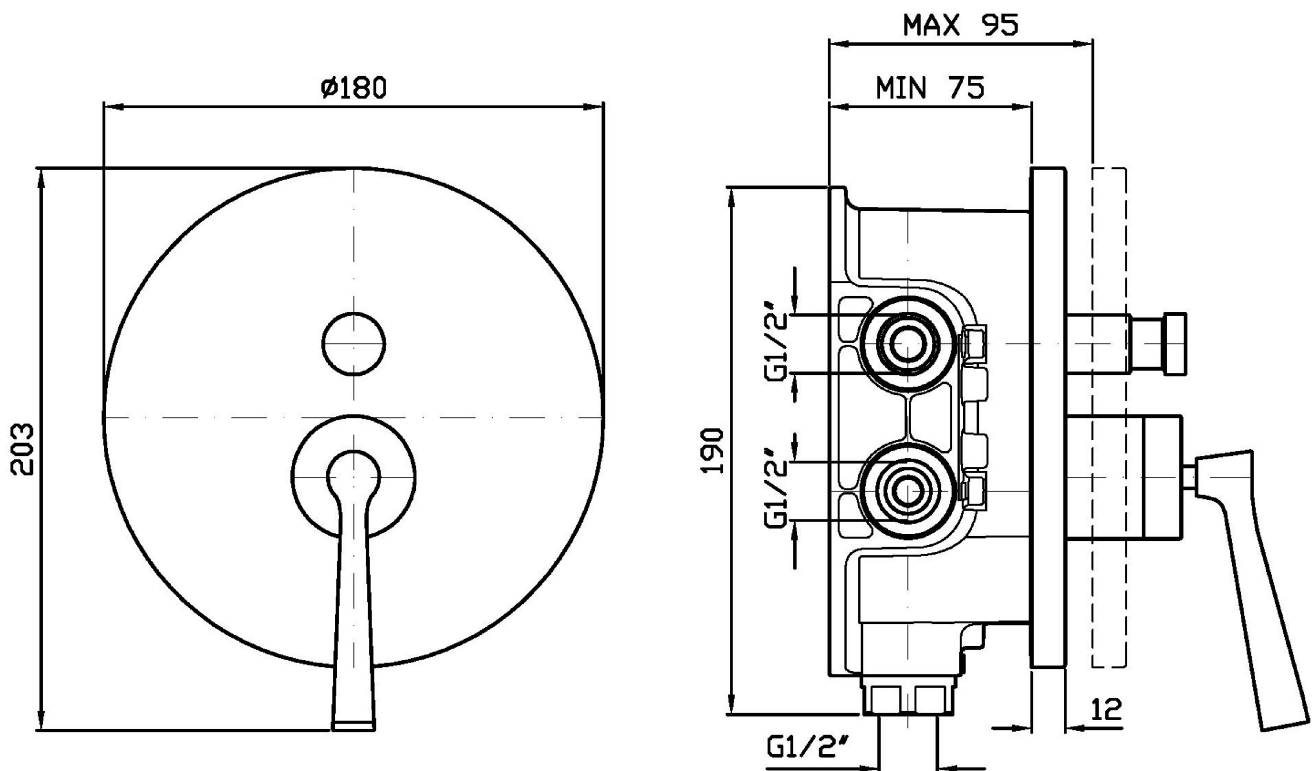

BELLAGIO

ZP3096

Disegno Complessivo / Overall Drawing

Note / Notes