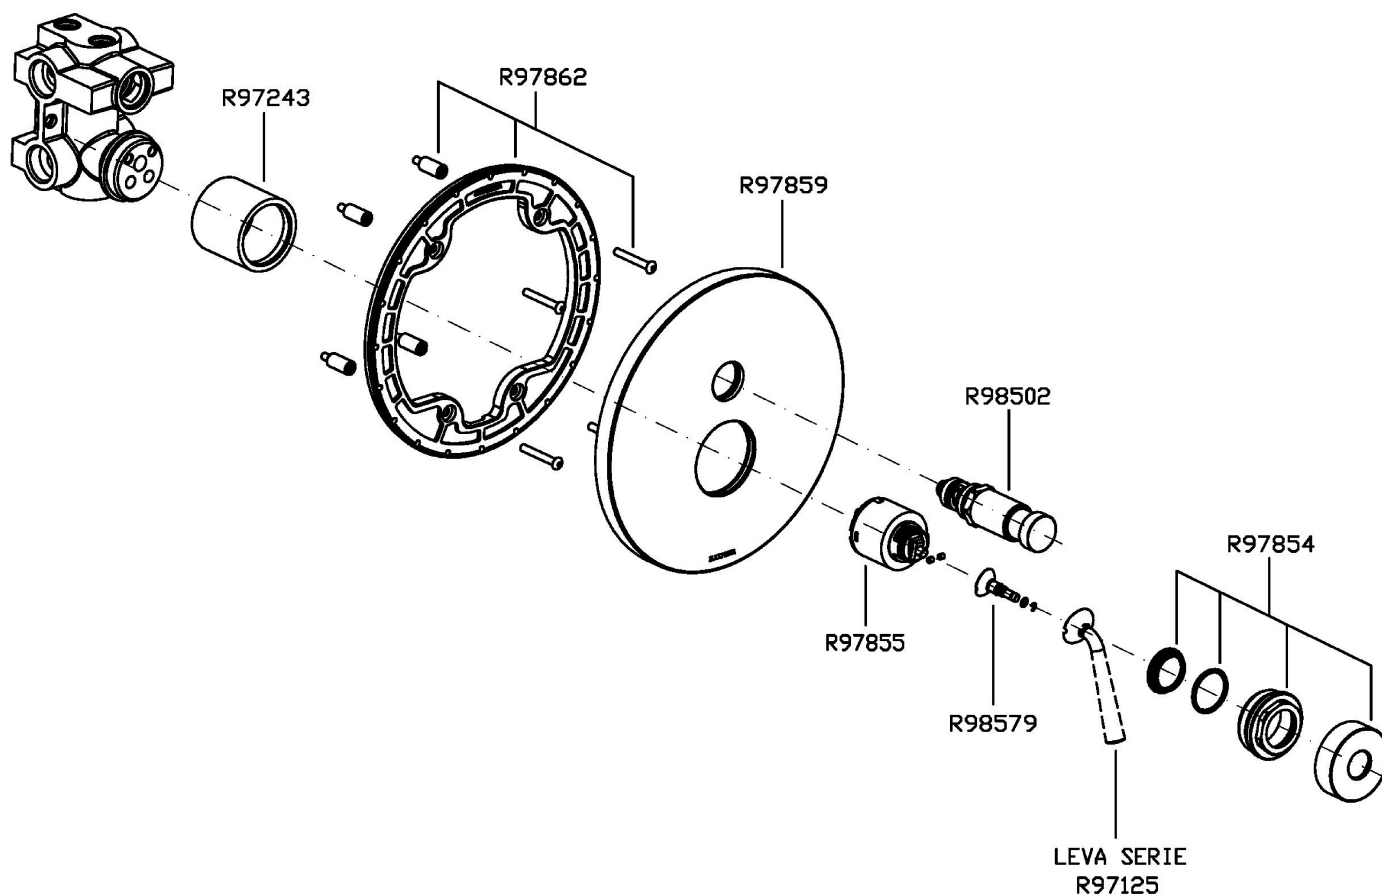

BELLAGIO

ZP3096

Esplosi / Exploded