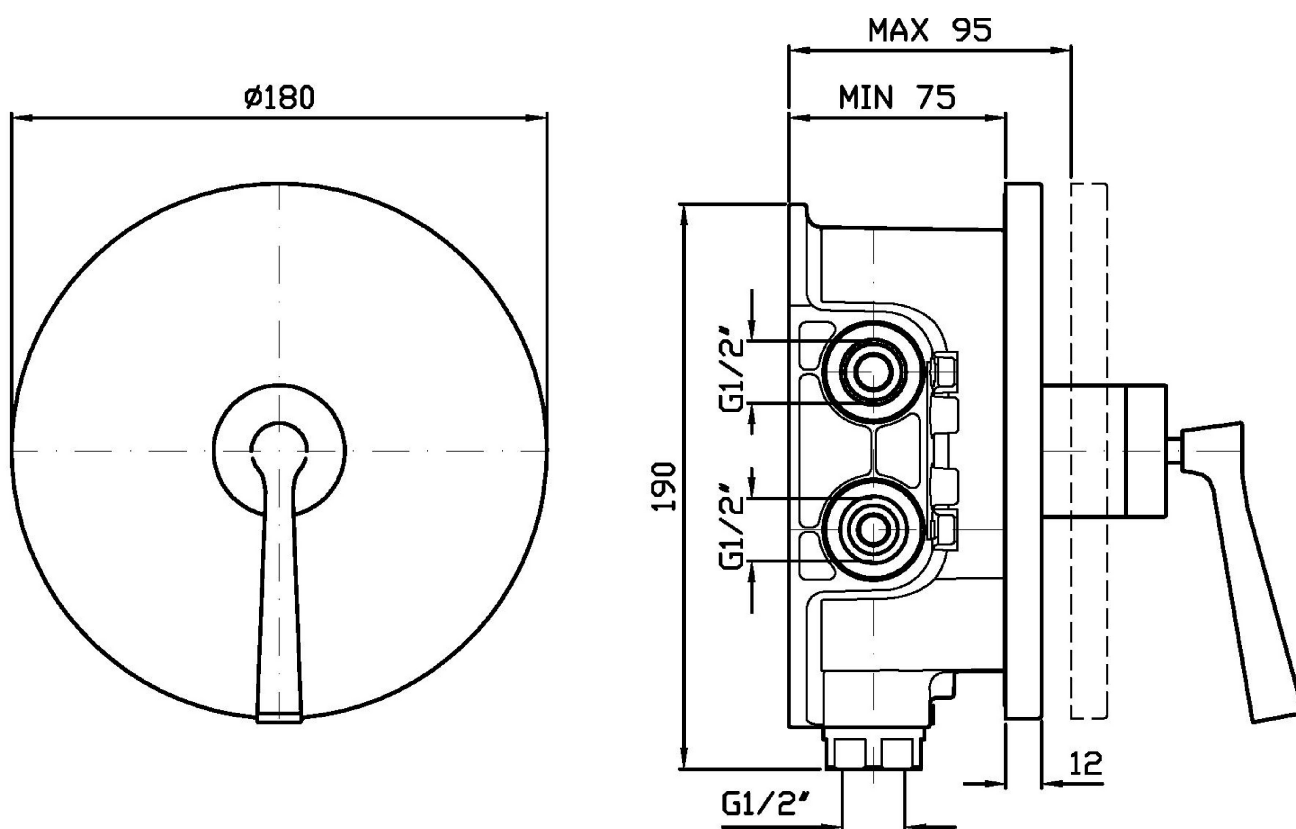

BELLAGIO

ZP3090

Disegno Complessivo / Overall Drawing

Note / Notes