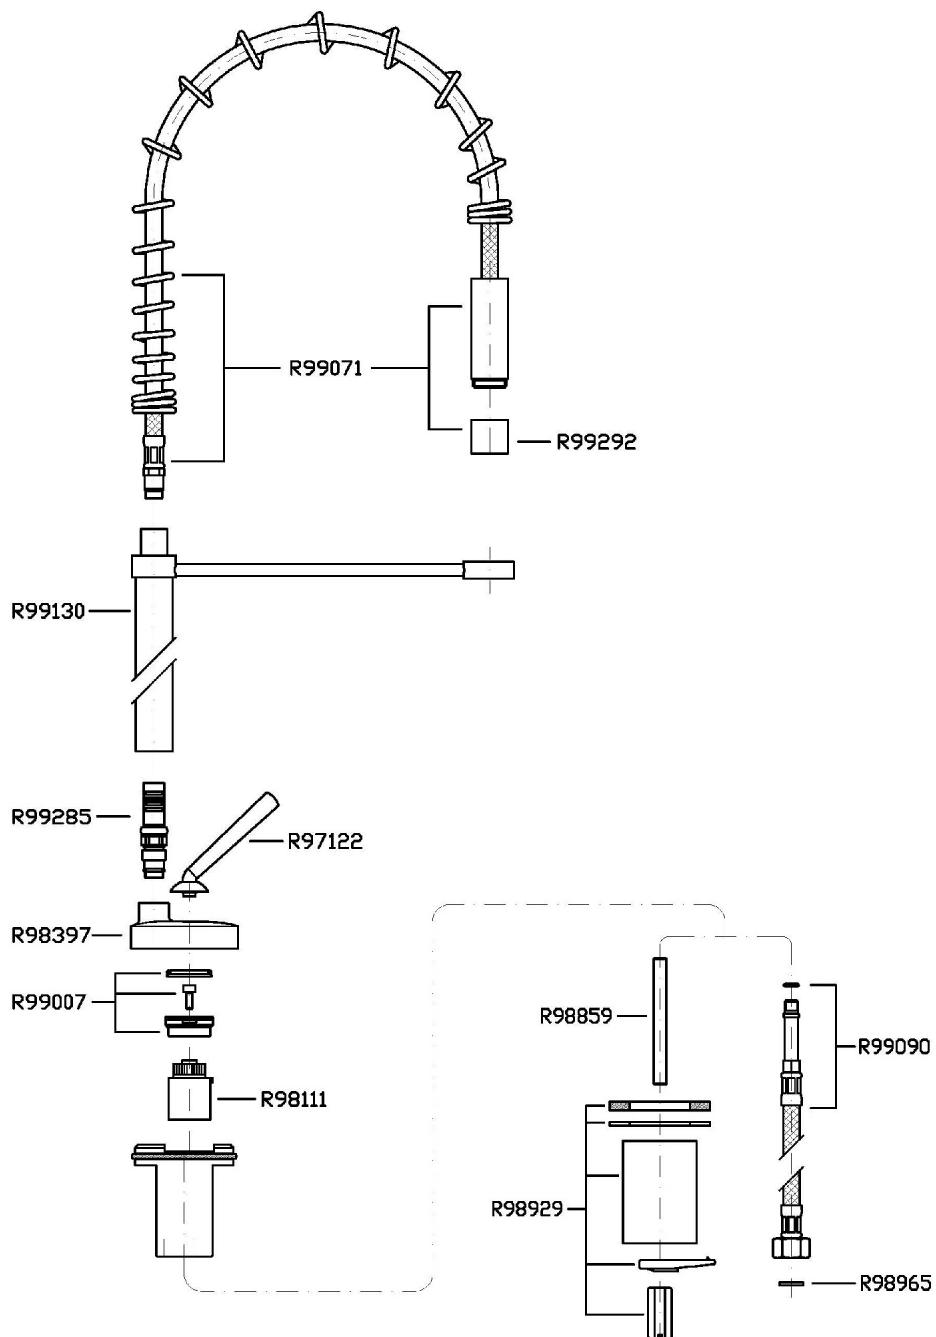

KITCHEN

ZP1270

Esplosi / Exploded