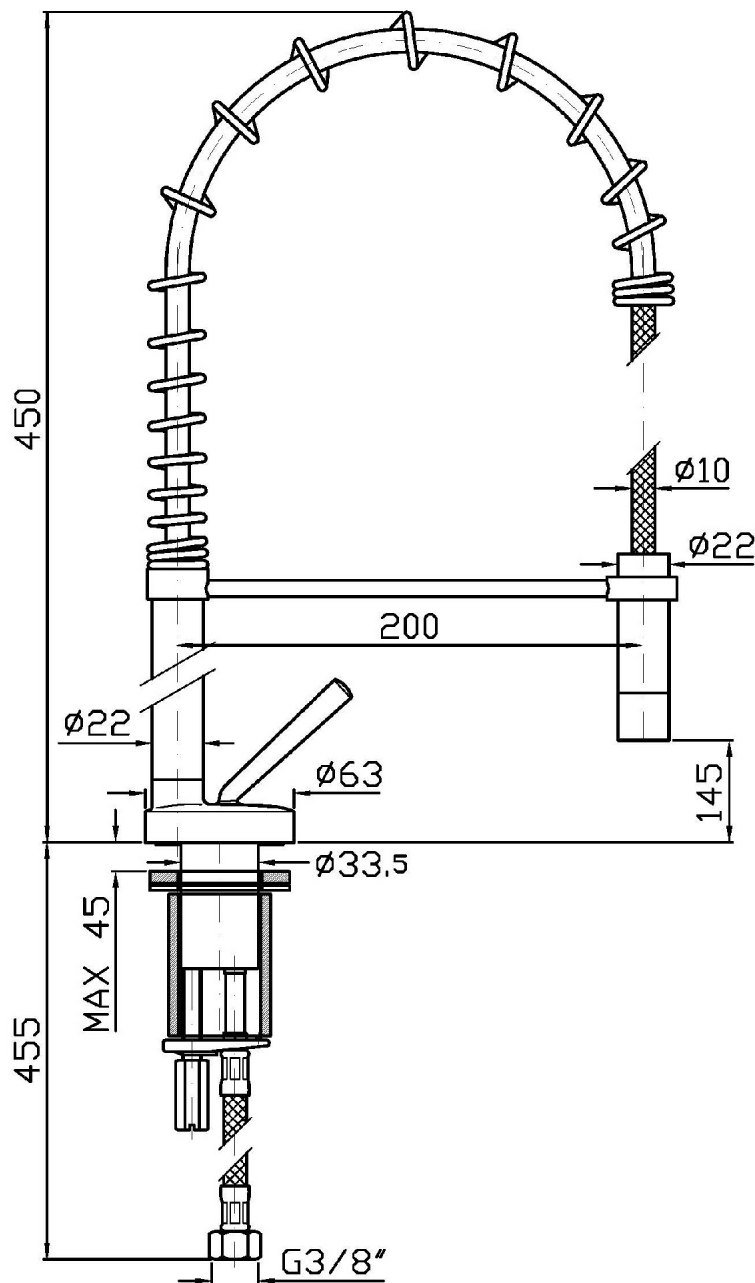

KITCHEN

ZP1270

Disegno Complessivo / Overall Drawing