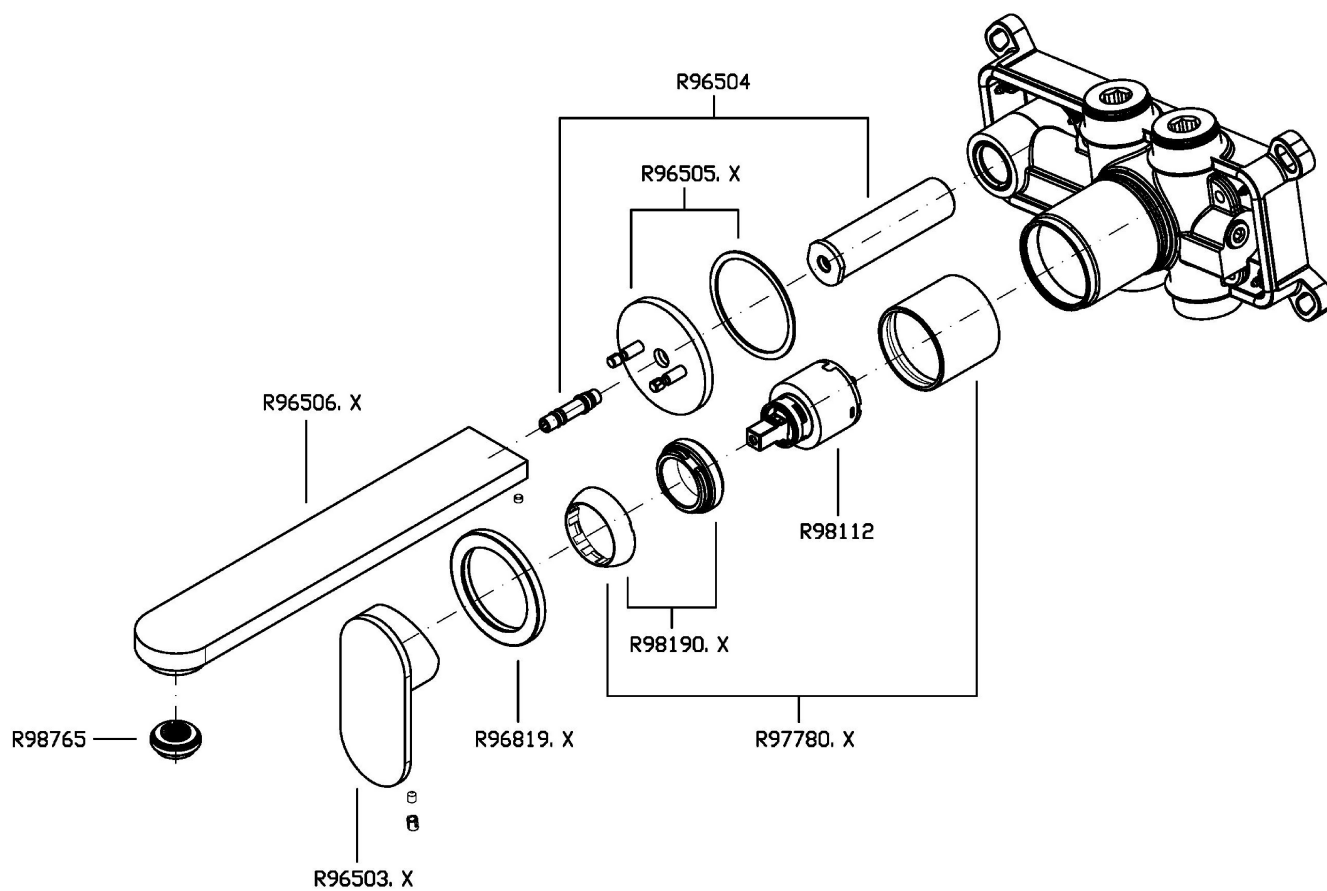

OCTO X

ZOX745.X

Esplosi / Exploded