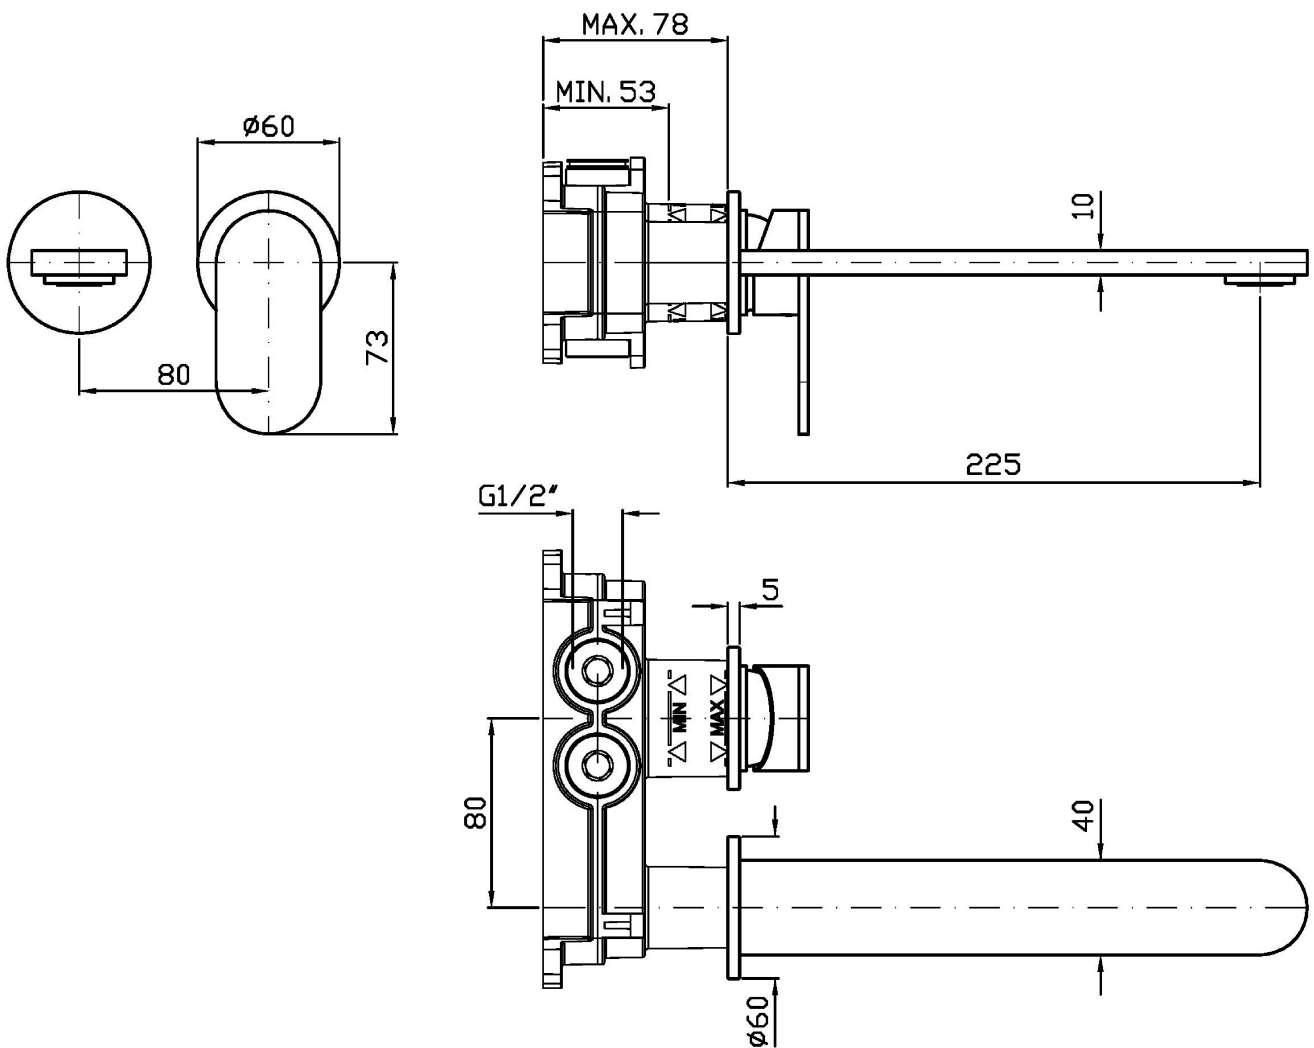

OCTO X

ZOX745.X

Disegno Complessivo / Overall Drawing