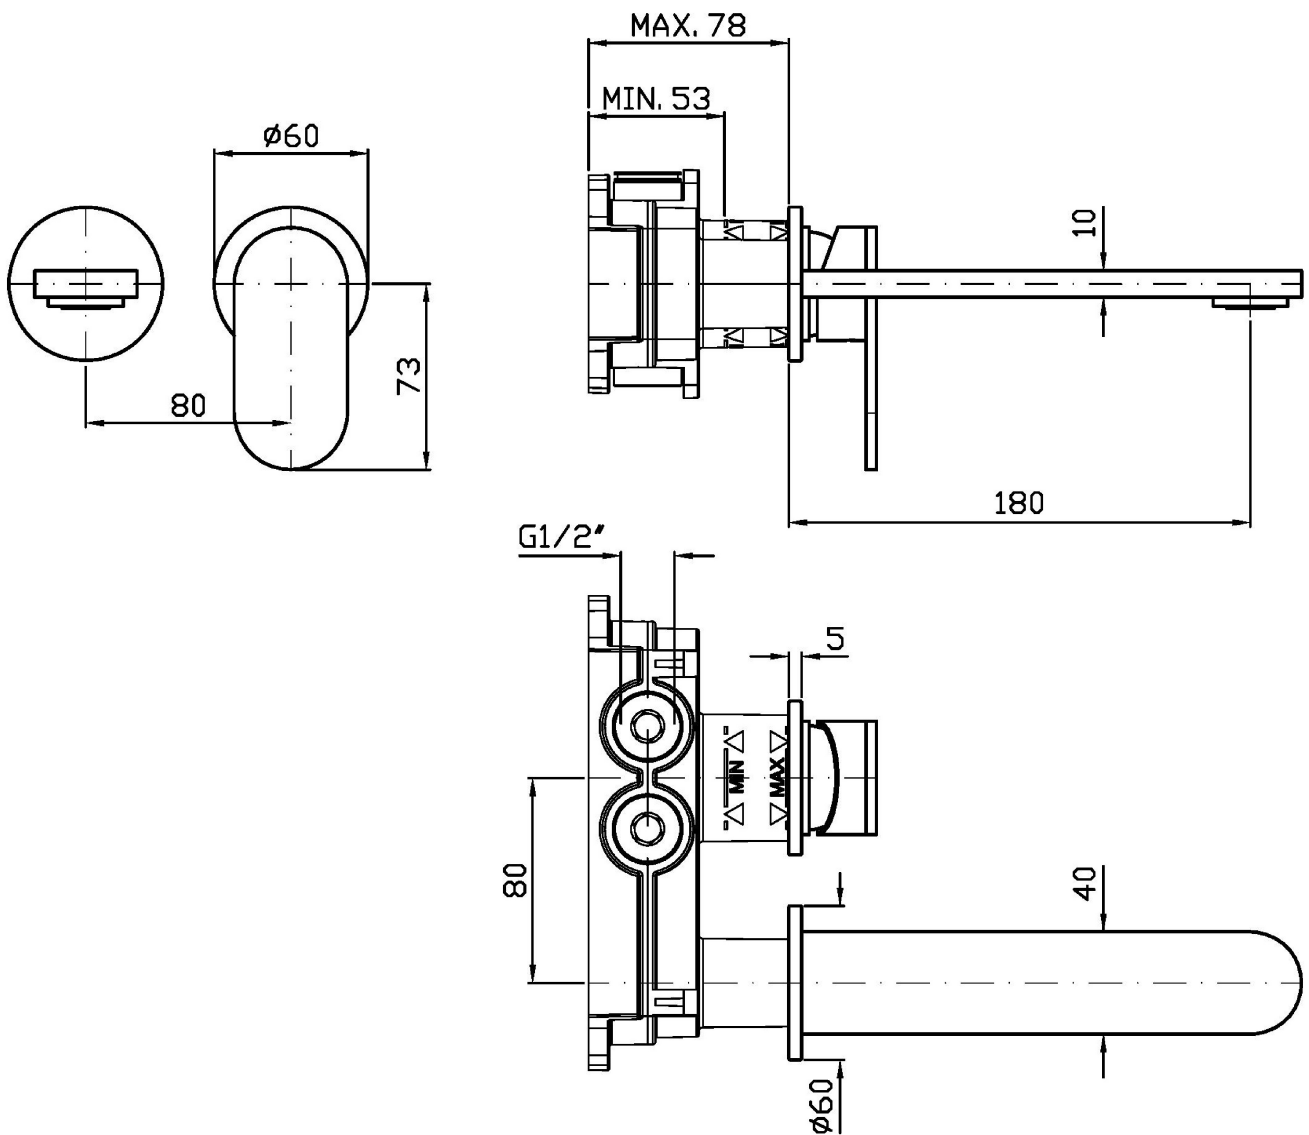

OCTO X

ZOX744.X

Disegno Complessivo / Overall Drawing