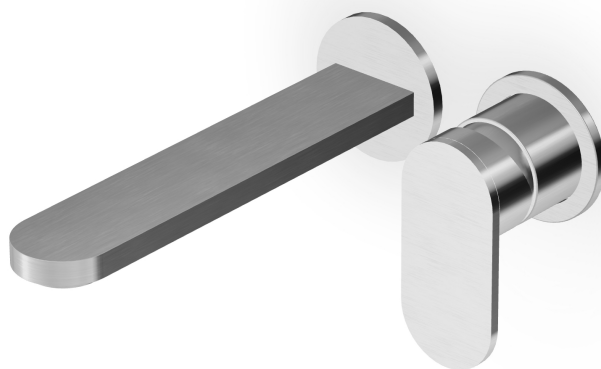

## OCTO X

ZOX744.X

Miscelatore monocomando lavabo incasso a 2 fori. / 2 hole built-in single lever basin mixer.

Miscelatore monocomando lavabo incasso a 2 fori in acciaio inox AISI 316L, con aeratore. Lunghezza bocca 180 mm.  
Water Saving - portata d'acqua uguale o inferiore a 6 l/min.

2 hole built-in single lever basin mixer in AISI 316L stainless steel, with aerator. Spout projection 180 mm.  
Water Saving - water flow rate of 6 l/min or less.

R96720

Parte incasso / Built-in part