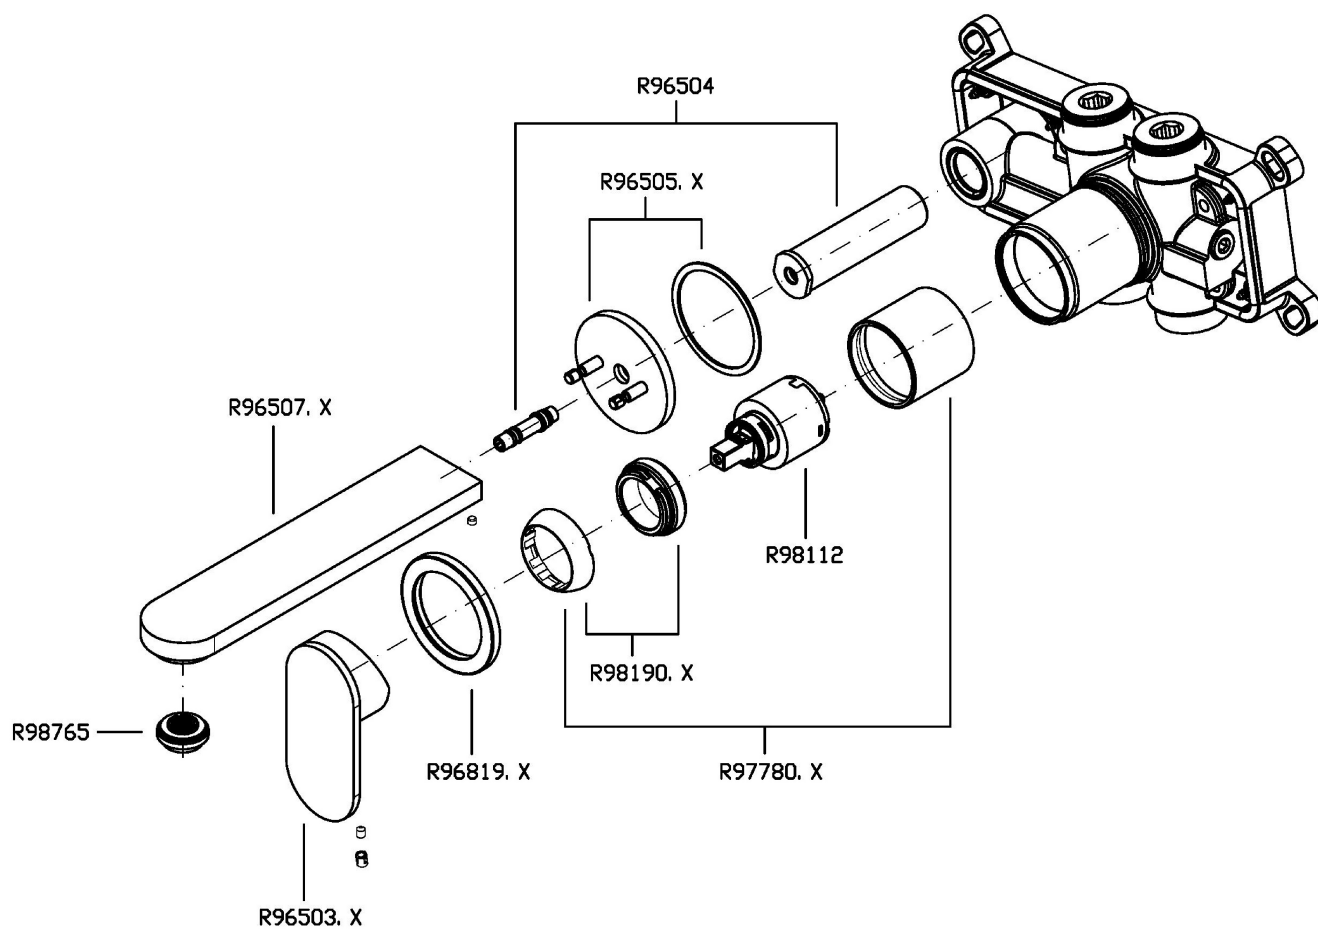

OCTO X

ZOX744.X

Esplosi / Exploded