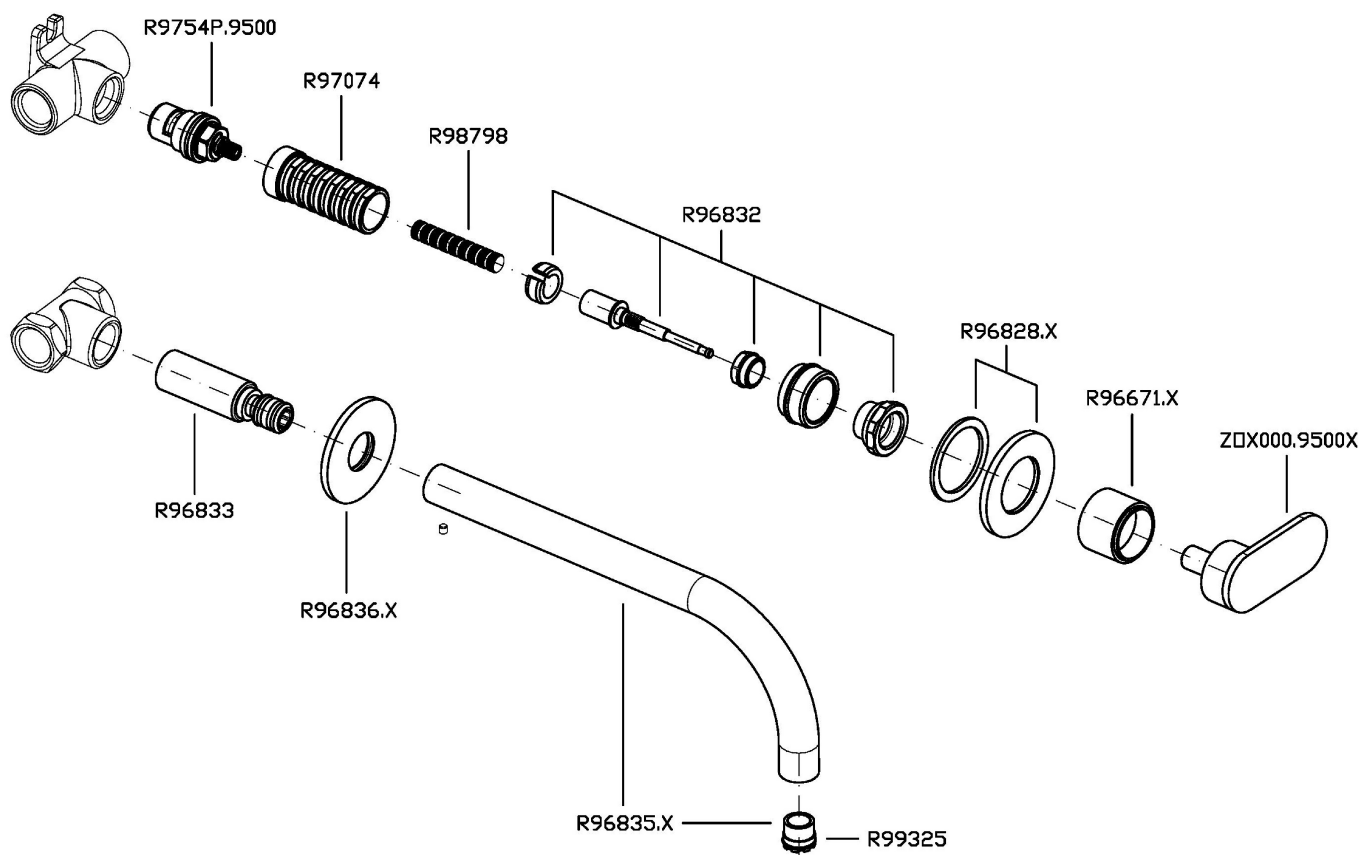

OCTO X

ZOX5761.X

Esplosi / Exploded