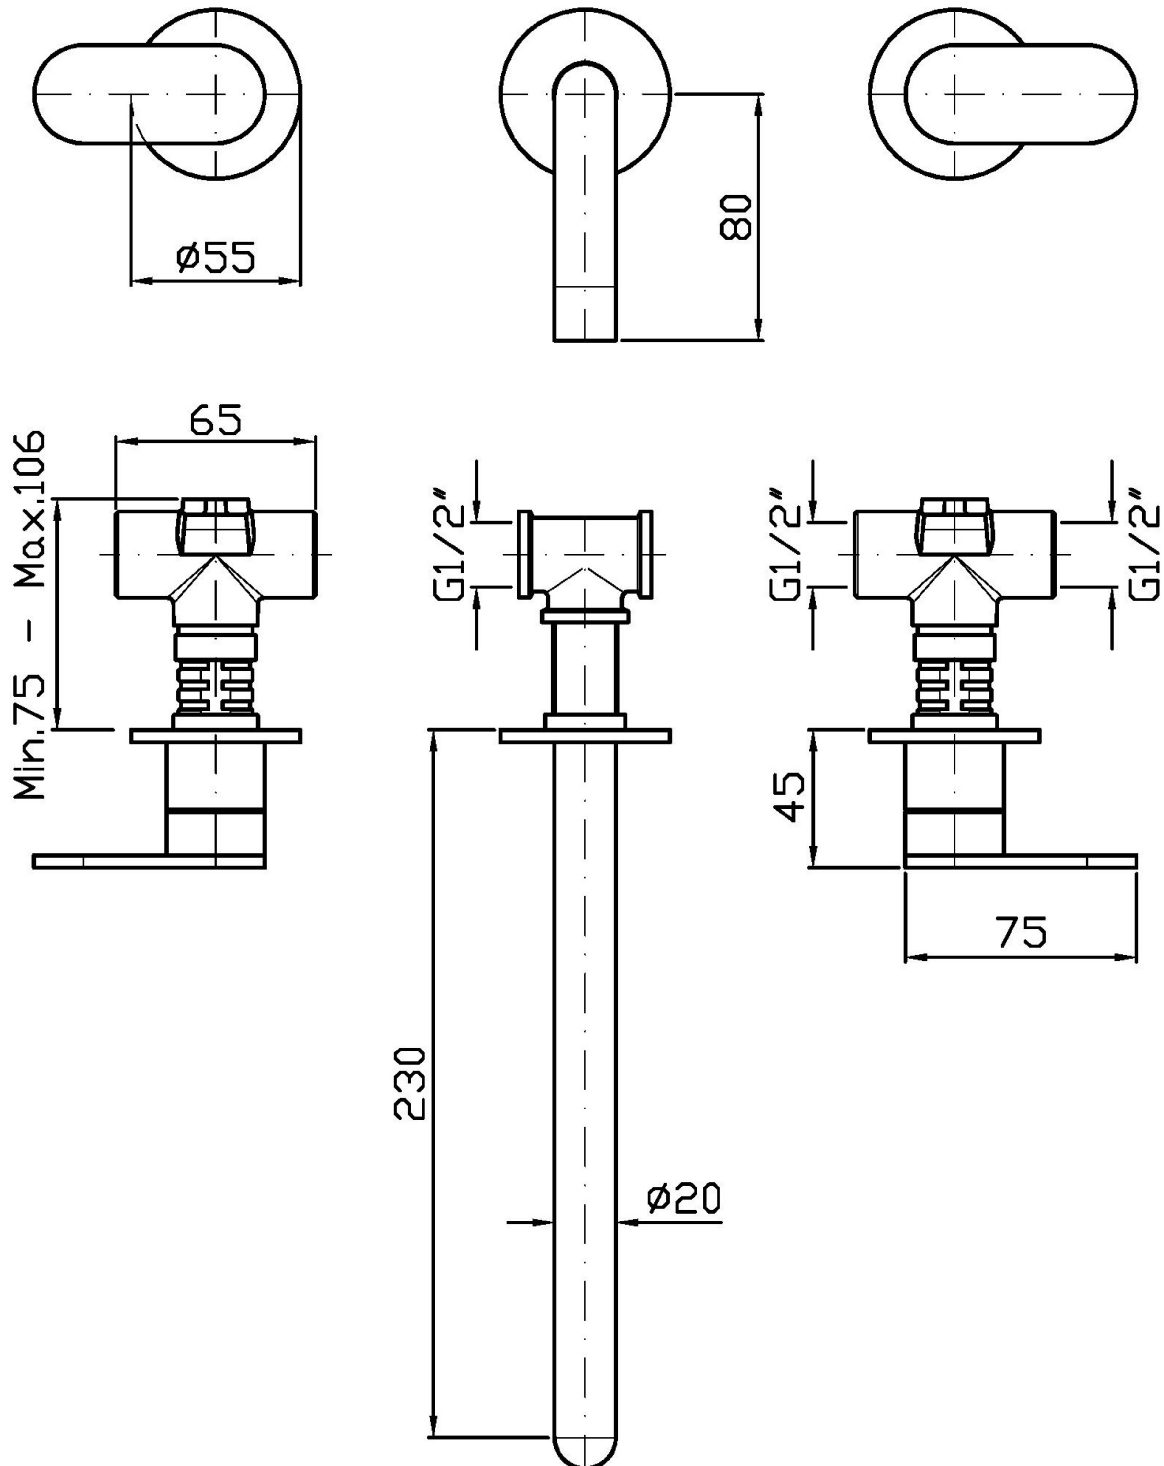

OCTO X

ZOX5761.X

Disegno Complessivo / Overall Drawing