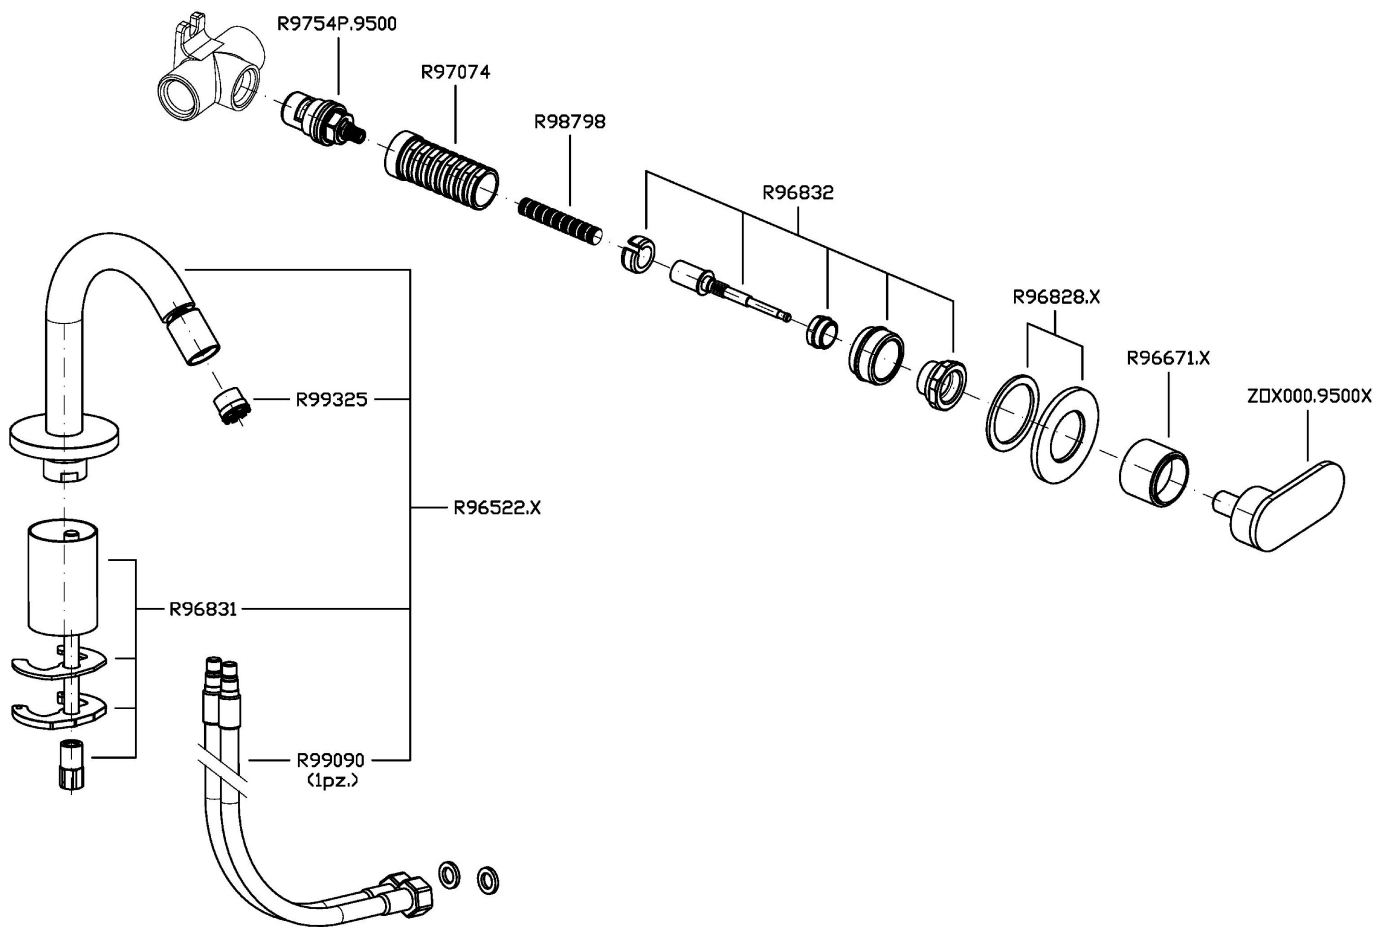

OCTO X

ZOX5737.X

Esplosi / Exploded