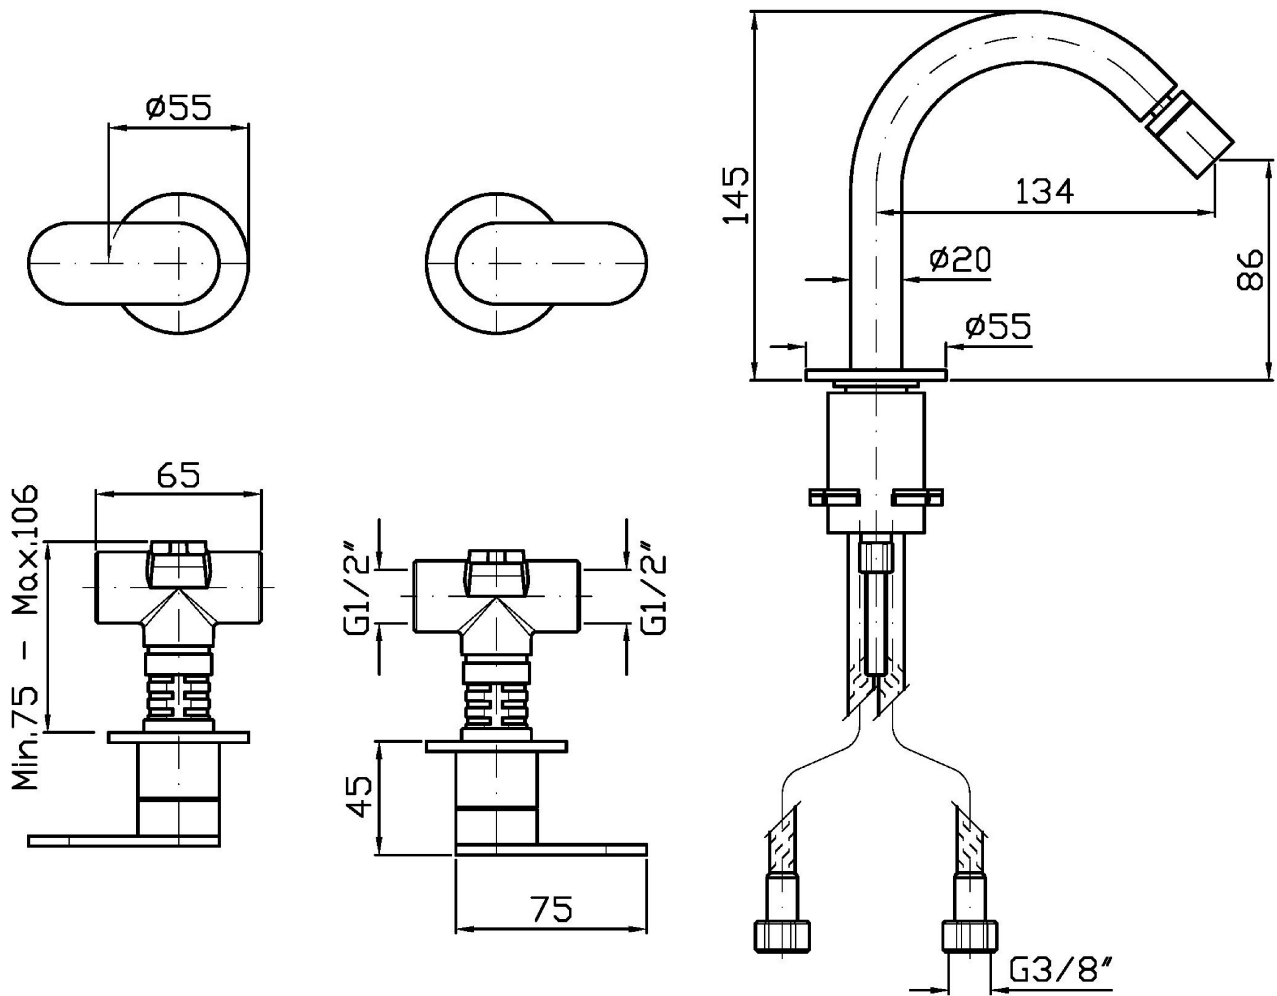

OCTO X

ZOX5737.X

Disegno Complessivo / Overall Drawing