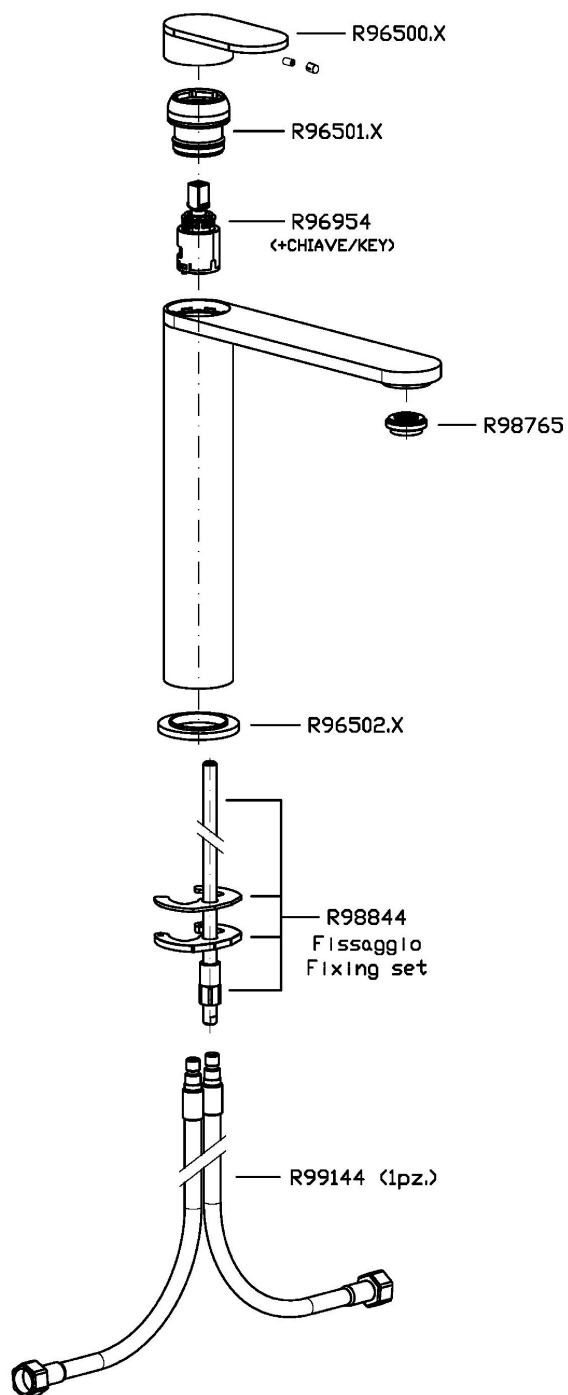

Water Saving - portata d'acqua uguale o inferiore a 6 l/min.

Single lever basin mixer in AISI 316L stainless steel, with high spout, aerator, flexible tails, without pop-up waste.

Water Saving - water flow rate of 6 l/min or less.

OCTO X

ZOX568.X

Disegno Complessivo / Overall Drawing

OCTO X

ZOX568.X

Esplosi / Exploded

OCTO X

ZOX568.X

Portate / Flowrates (lt/min)

PRESSIONE PRESSURE	1 BAR	2 BAR	3 BAR	4 BAR	5 BAR
P1 LAVABO BASIN	3,1	4,2	4,9	5,1	5,3
P2					
P3					
P4					
P5					

OCTO X

ZOX568.X

Pesi e Misure / Weights and Sizes

Peso (Kg) Weight (lb)	3,12 (Kg)	6,88 (lb)
Volume test (dc3) - (in3)	11,01 (dc3)	671,87 (in3)
h (mm) - (in)	90,00 (mm)	3,54 (in)
L1 (mm) - (in)	335,00 (mm)	13,19 (in)
L2 (mm) - (in)	365,00 (mm)	14,37 (in)