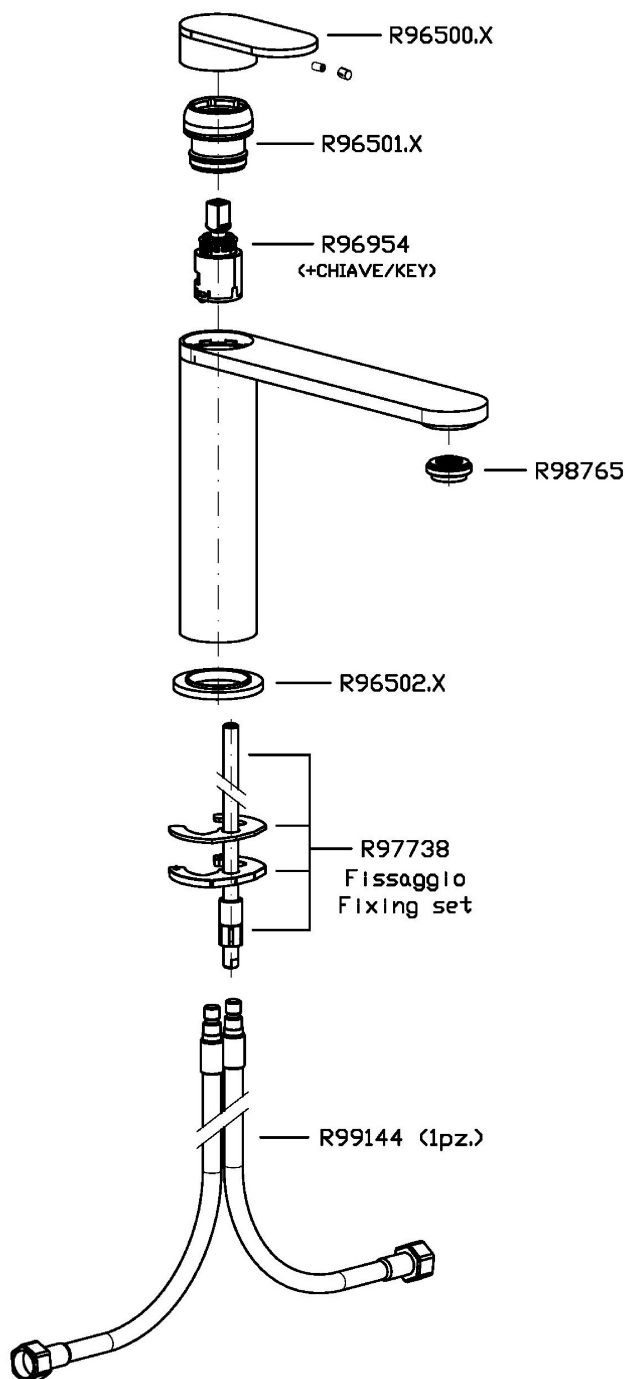

Water Saving - portata d'acqua uguale o inferiore a 6 l/min.

Single lever basin mixer in AISI 316L stainless steel, with extended spout, aerator, flexible tails, without pop-up waste.

Water Saving - water flow rate of 6 l/min or less.

OCTO X

ZOX566.X

Disegno Complessivo / Overall Drawing

OCTO X

ZOX566.X

Esplosi / Exploded

OCTO X

ZOX566.X

Portate / Flowrates (lt/min)

PRESSIONE PRESSURE	1 BAR	2 BAR	3 BAR	4 BAR	5 BAR
P1 LAVABO BASIN	3,1	4,2	4,9	5,1	5,3
P2					
P3					
P4					
P5					

OCTO X

ZOX566.X

Pesi e Misure / Weights and Sizes

Peso (Kg) Weight (lb)	2,25 (Kg)	4,96 (lb)
Volume test (dc3) - (in3)	11,01 (dc3)	671,87 (in3)
h (mm) - (in)	90,00 (mm)	3,54 (in)
L1 (mm) - (in)	335,00 (mm)	13,19 (in)
L2 (mm) - (in)	365,00 (mm)	14,37 (in)