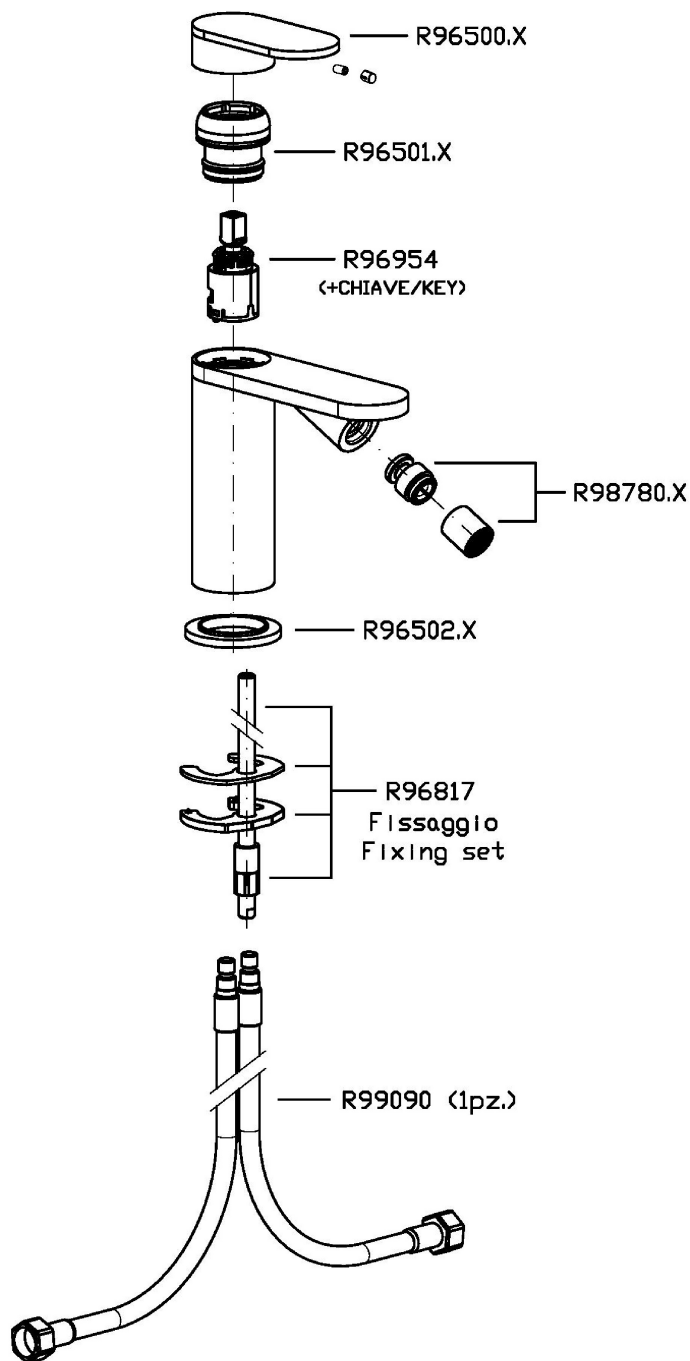

Single lever basin mixer in AISI 316L stainless steel, with aerator, flexible tails, without pop-up waste.
Water Saving - water flow rate of 6 l/min or less.

OCTO X

ZOX379.X

Finiture / Finishes

X

Acciaio inox spazzolato /
Brushed stainless steel

XP91

Brushed PVD copper /
Brushed PVD copper

Note / Notes

OCTO X

ZOX379.X

Disegno Complessivo / Overall Drawing

OCTO X

ZOX379.X

Esplosi / Exploded

OCTO X

ZOX379.X Portate / Flowrates (lt/min)

PRESSIONE PRESSURE	1 BAR	2 BAR	3 BAR	4 BAR	5 BAR
P1 BIDET BIDET	2,9	3,5	3,7	3,9	3,9
P2					
P3					
P4					
P5					

OCTO X

ZOX379.X Pesì e Misure / Weights and Sizes

Peso (Kg) Weight (lb)	1,65 (Kg)	3,64 (lb)
Volume test (dc3) - (in3)	7,50 (dc3)	457,68 (in3)
h (mm) - (in)	90,00 (mm)	3,54 (in)
L1 (mm) - (in)	250,00 (mm)	9,84 (in)
L2 (mm) - (in)	333,00 (mm)	13,11 (in)