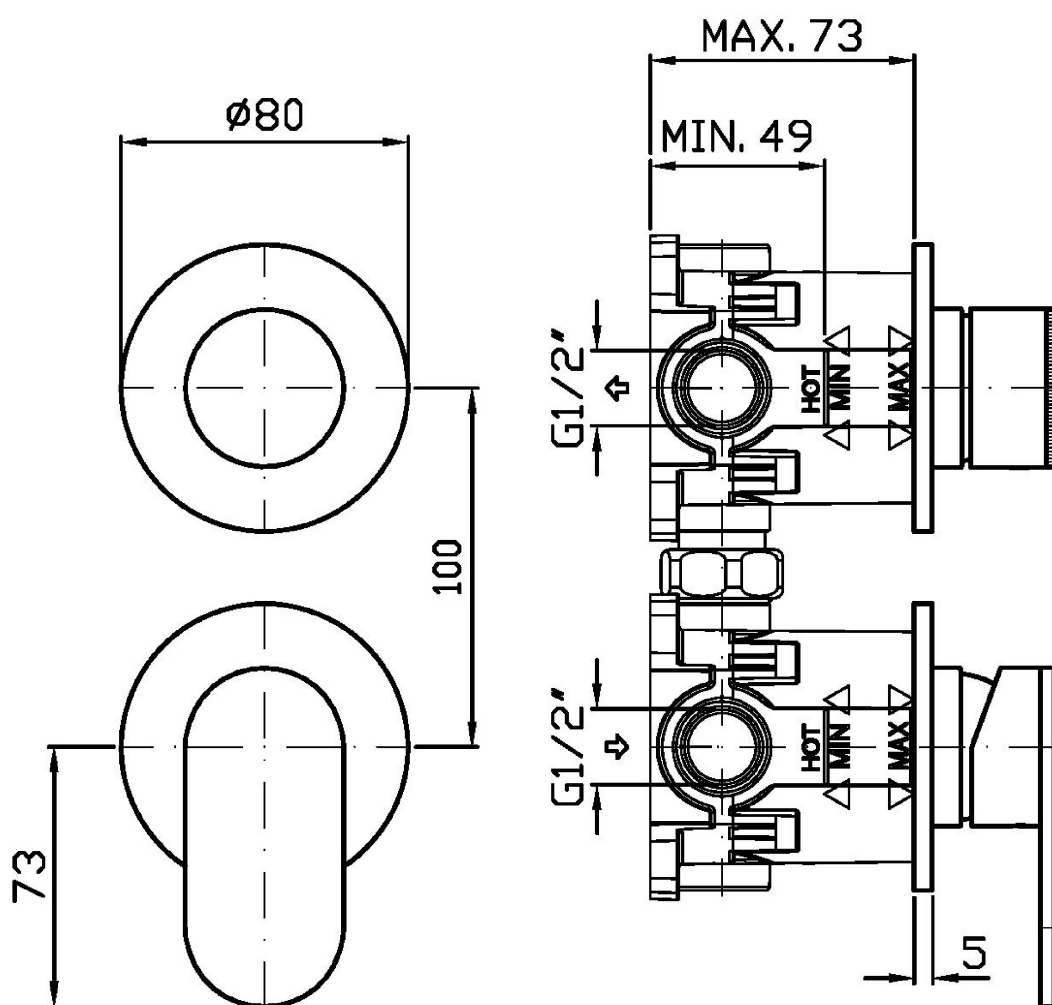

OCTO

ZOC778

Disegno Complessivo / Overall Drawing