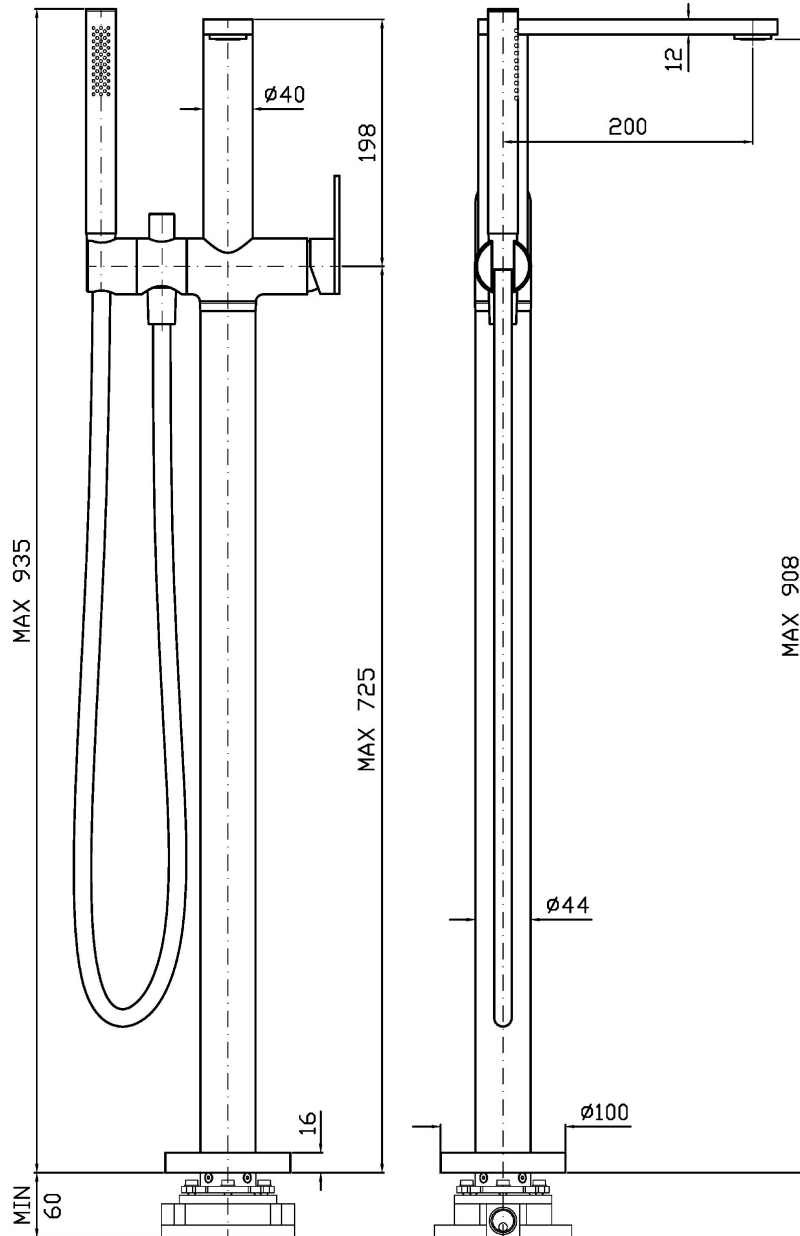

Free standing single lever bath mixer with diverter and shower set with Z94177 handshower.

R99676

Parte incasso. / Built-in part.

Finiture / Finishes

 Cromo / Chrome	 C3 Nickel Spazzolato / Brushed Nickel	 C8 Nickel Lucido / Polished Nickel	 C50 Metal Black / Metal Black	 C51 Metal Black spazzolato / Brushed Metal Black	 N6 Nero opaco / Matt black	 P21 PVD brushed chocolate / PVD brushed chocolate
 P31 Brushed PVD British gold / Brushed PVD British gold	 P41 PVD Oro Spazzolato / PVD Brushed Gold	 P81 Brushed total black PVD / Brushed total black PVD	 P91 Brushed PVD Copper / Brushed PVD Copper			

OCTO

ZOC748

Disegno Complessivo / Overall Drawing

Note / Notes

OCTO

ZOC748

Esplosi / Exploded

OCTO

ZOC748

Portate / Flowrates (lt/min)

PRESSIONE PRESSURE	1 BAR	2 BAR	3 BAR	4 BAR	5 BAR
P1 BOCCA VASCA WALL SPOUT	9,2	13,2	16,2	18,6	21
P2 DOCCETTA HANDSHOWER	4,2	5,8	6,9	7,7	8,3
P3					
P4					
P5					

OCTO

ZOC748

Pesi e Misure / Weights and Sizes

Peso (Kg) Weight (lb)	6,00 (Kg)	13,23 (lb)
Volume test (dc3) - (in3)	41,77 (dc3)	2548,96 (in3)
h (mm) - (in)	110,00 (mm)	4,33 (in)
L1 (mm) - (in)	440,00 (mm)	17,32 (in)
L2 (mm) - (in)	915,00 (mm)	36,02 (in)