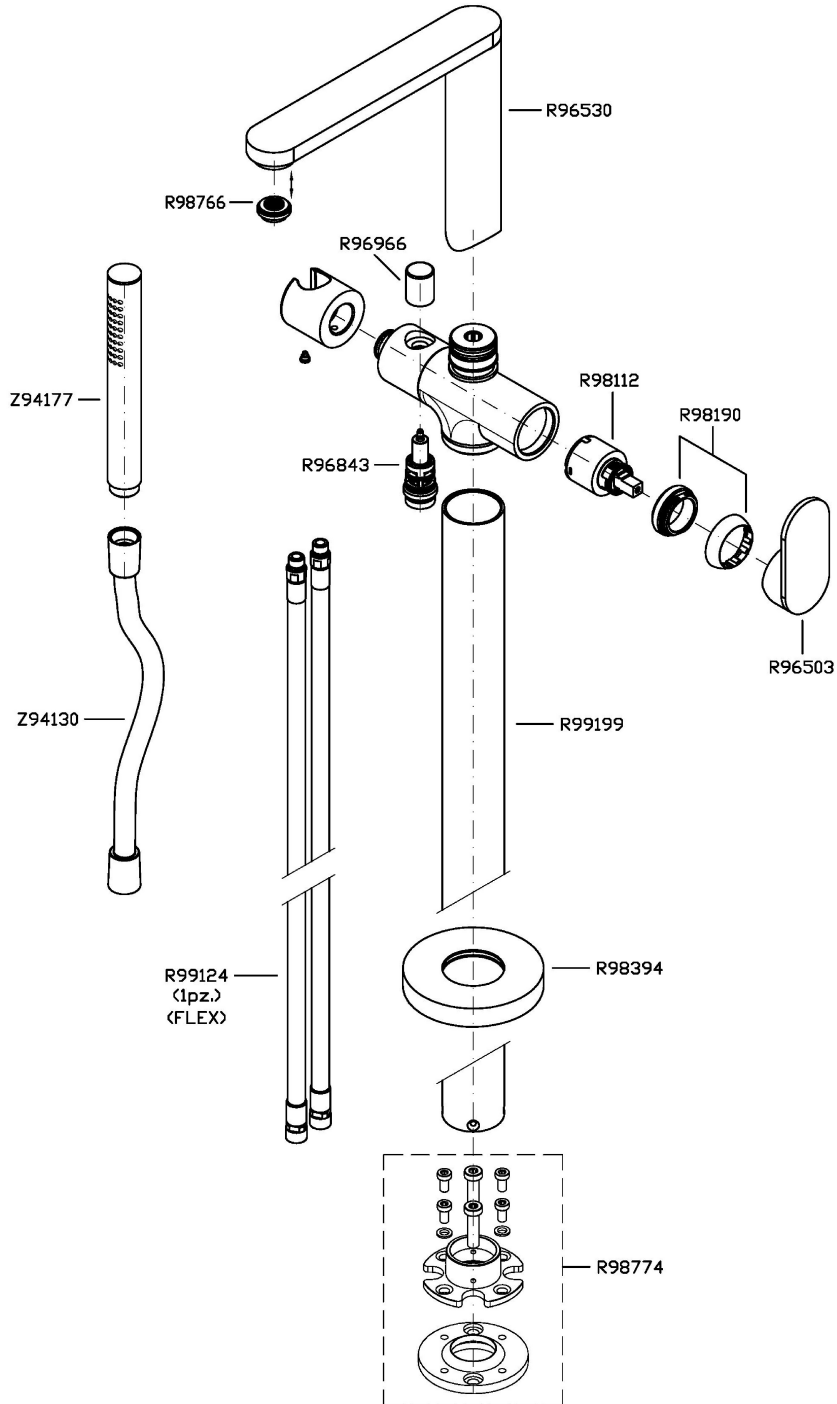

Free standing single lever bath mixer with diverter and shower set with Z94177 handshower.

R99676

Parte incasso. / Built-in part.

Finiture / Finishes

 Cromo / Chrome	 C3 Nickel Spazzolato / Brushed Nickel	 C8 Nickel Lucido / Polished Nickel	 C50 Metal Black / Metal Black	 C51 Metal Black spazzolato / Brushed Metal Black	 N6 Nero opaco / Matt black	 P21 PVD brushed chocolate / PVD brushed chocolate
 P31 Brushed PVD British gold / Brushed PVD British gold	 P41 PVD Oro Spazzolato / PVD Brushed Gold	 P81 Brushed total black PVD / Brushed total black PVD	 P91 Brushed PVD Copper / Brushed PVD Copper			

OCTO

ZOC748

Disegno Complessivo / Overall Drawing

Note / Notes

OCTO

ZOC748

Esplosi / Exploded

OCTO

ZOC748

Portate / Flowrates (lt/min)

PRESSIONE PRESSURE	1 BAR	2 BAR	3 BAR	4 BAR	5 BAR
P1 BOCCA VASCA WALL SPOUT	9,2	13,2	16,2	18,6	21
P2 DOCCETTA HANDSHOWER	4,2	5,8	6,9	7,7	8,3
P3					
P4					
P5					

OCTO

ZOC748

Pesi e Misure / Weights and Sizes

Peso (Kg) Weight (lb)	6,00 (Kg)	13,23 (lb)
Volume test (dc3) - (in3)	41,77 (dc3)	2548,96 (in3)
h (mm) - (in)	110,00 (mm)	4,33 (in)
L1 (mm) - (in)	440,00 (mm)	17,32 (in)
L2 (mm) - (in)	915,00 (mm)	36,02 (in)