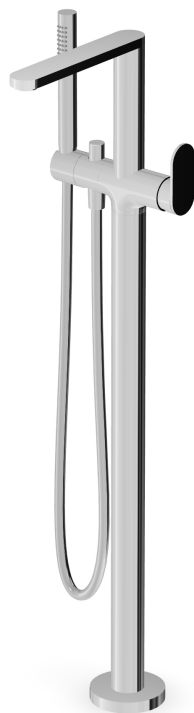

Marchio / Brand ZUCCHETTI

Classe / Class WW

OCTO

ZOC748

Miscelatore monocomando free standing vasca. / Free standing single lever bath mixer.

Miscelatore monocomando free standing vasca con deviatore e completo doccia con doccetta Z94177.

Free standing single lever bath mixer with diverter and shower set with Z94177 handshower.

R99676

Parte incasso. / Built-in part.

Finiture / Finishes

 Cromo / Chrome	 C3 Nickel Spazzolato / Brushed Nickel	 C8 Nickel Lucido / Polished Nickel	 C50 Metal Black / Metal Black	 C51 Metal Black spazzolato / Brushed Metal Black	 N6 Nero opaco / Matt black	 P21 PVD brushed chocolate / PVD brushed chocolate
 P31 Brushed PVD British gold / Brushed PVD British gold	 P41 PVD Oro Spazzolato / PVD Brushed Gold	 P81 Brushed total black PVD / Brushed total black PVD	 P91 Brushed PVD Copper / Brushed PVD Copper			

OCTO

ZOC748

Disegno Complessivo / Overall Drawing

Note / Notes

OCTO

ZOC748

Esplosi / Exploded

OCTO

ZOC748

Portate / Flowrates (lt/min)

PRESSIONE PRESSURE	1 BAR	2 BAR	3 BAR	4 BAR	5 BAR
P1 BOCCA VASCA WALL SPOUT	9,2	13,2	16,2	18,6	21
P2 DOCCETTA HANDSHOWER	4,2	5,8	6,9	7,7	8,3
P3					
P4					
P5					

OCTO