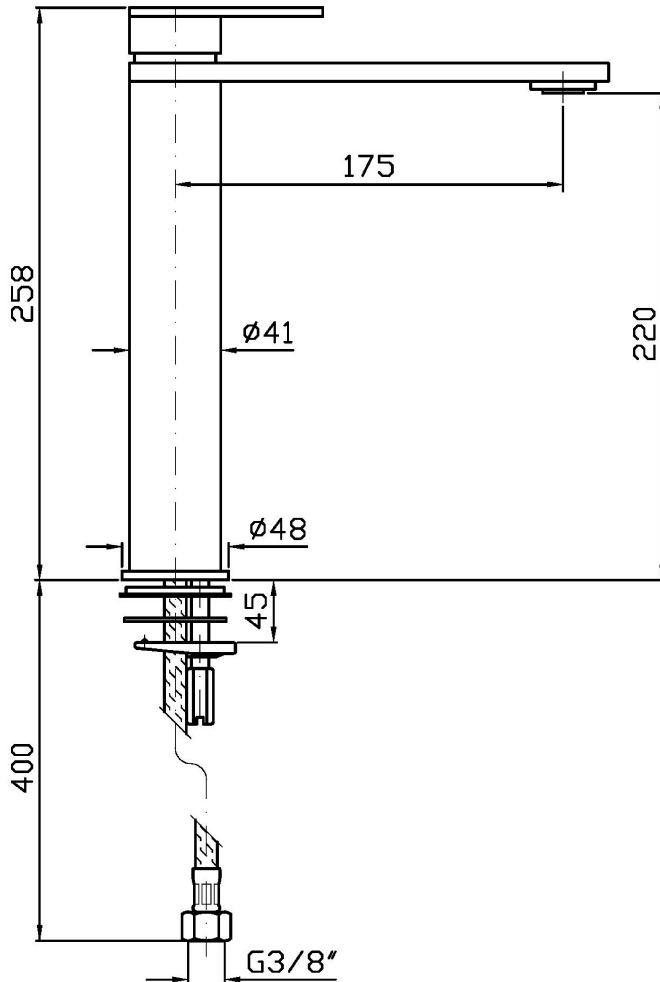

Single lever basin mixer with high spout, aerator, without pop-up waste, flexible tails.
Water Saving - water flow rate of 6 l/min or less.

Finiture / Finishes

 Cromo / Chrome	 C3 Nickel Spazzolato / Brushed Nickel	 C8 Nickel Lucido / Polished Nickel	 C50 Metal Black / Metal Black	 C51 Metal Black spazzolato / Brushed Metal Black	 N6 Nero opaco / Matt black	 P21 PVD brushed chocolate / PVD brushed chocolate
 P31 Brushed PVD British gold / Brushed PVD British gold	 P41 PVD Oro Spazzolato / PVD Brushed Gold	 P81 Brushed total black PVD / Brushed total black PVD	 P91 Brushed PVD Copper / Brushed PVD Copper			

OCTO

ZOC568

Disegno Complessivo / Overall Drawing

Note / Notes

OCTO

ZOC568

Esplosi / Exploded

OCTO

ZOC568

Portate / Flowrates (lt/min)

PRESSIONE PRESSURE	1 BAR	2 BAR	3 BAR	4 BAR	5 BAR
P1 LAVABO BASIN	3,1	4,2	4,9	5,1	5,3
P2					
P3					
P4					
P5					

OCTO

ZOC568

Pesi e Misure / Weights and Sizes

Peso (Kg) Weight (lb)	3,12 (Kg)	6,88 (lb)
Volume test (dc3) - (in3)	11,01 (dc3)	671,87 (in3)
h (mm) - (in)	90,00 (mm)	3,54 (in)
L1 (mm) - (in)	335,00 (mm)	13,19 (in)
L2 (mm) - (in)	365,00 (mm)	14,37 (in)