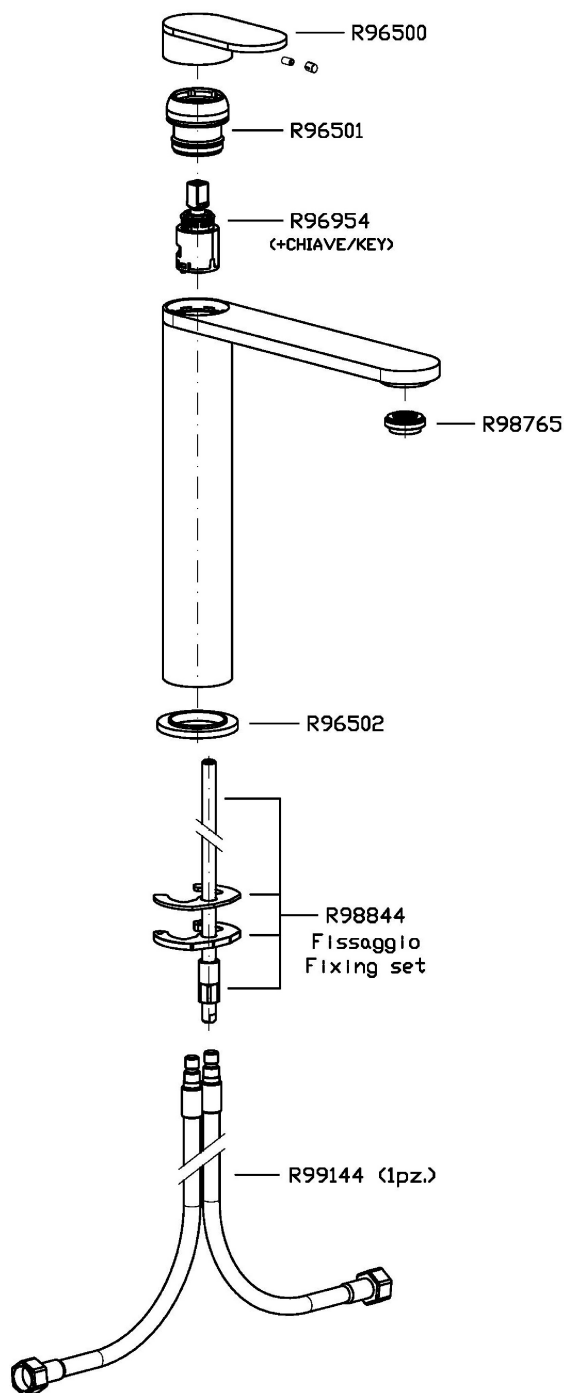

Single lever basin mixer with high spout, aerator, without pop-up waste, flexible tails.
Water Saving - water flow rate of 6 l/min or less.

Finiture / Finishes

 Cromo / Chrome	 C3 Nickel Spazzolato / Brushed Nickel	 C8 Nickel Lucido / Polished Nickel	 C50 Metal Black / Metal Black	 C51 Metal Black spazzolato / Brushed Metal Black	 N6 Nero opaco / Matt black	 P21 PVD brushed chocolate / PVD brushed chocolate
 P31 Brushed PVD British gold / Brushed PVD British gold	 P41 PVD Oro Spazzolato / PVD Brushed Gold	 P81 Brushed total black PVD / Brushed total black PVD	 P91 Brushed PVD Copper / Brushed PVD Copper			

OCTO

ZOC568

Disegno Complessivo / Overall Drawing

Note / Notes

OCTO

ZOC568

Esplosi / Exploded

OCTO

ZOC568

Portate / Flowrates (lt/min)

PRESSIONE PRESSURE	1 BAR	2 BAR	3 BAR	4 BAR	5 BAR
P1 LAVABO BASIN	3,1	4,2	4,9	5,1	5,3
P2					
P3					
P4					
P5					

OCTO

ZOC568

Pesi e Misure / Weights and Sizes

Peso (Kg) Weight (lb)	3,12 (Kg)	6,88 (lb)
Volume test (dc3) - (in3)	11,01 (dc3)	671,87 (in3)
h (mm) - (in)	90,00 (mm)	3,54 (in)
L1 (mm) - (in)	335,00 (mm)	13,19 (in)
L2 (mm) - (in)	365,00 (mm)	14,37 (in)