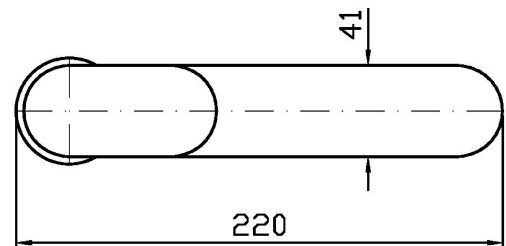

Single lever basin mixer with high spout, aerator, without pop-up waste, flexible tails.
Water Saving - water flow rate of 6 l/min or less.

Finiture / Finishes

 Cromo / Chrome	 C3 Nickel Spazzolato / Brushed Nickel	 C8 Nickel Lucido / Polished Nickel	 C50 Metal Black / Metal Black	 C51 Metal Black spazzolato / Brushed Metal Black	 N6 Nero opaco / Matt black	 P21 PVD brushed chocolate / PVD brushed chocolate
 P31 Brushed PVD British gold / Brushed PVD British gold	 P41 PVD Oro Spazzolato / PVD Brushed Gold	 P81 Brushed total black PVD / Brushed total black PVD	 P91 Brushed PVD Copper / Brushed PVD Copper			

OCTO

ZOC568

Disegno Complessivo / Overall Drawing

Note / Notes

OCTO

ZOC568

Esplosi / Exploded

OCTO

ZOC568

Portate / Flowrates (lt/min)

PRESSIONE PRESSURE	1 BAR	2 BAR	3 BAR	4 BAR	5 BAR
P1 LAVABO BASIN	3,1	4,2	4,9	5,1	5,3
P2					
P3					
P4					
P5					

OCTO

ZOC568

Pesi e Misure / Weights and Sizes

Peso (Kg) Weight (lb)	3,12 (Kg)	6,88 (lb)
Volume test (dc3) - (in3)	11,01 (dc3)	671,87 (in3)
h (mm) - (in)	90,00 (mm)	3,54 (in)
L1 (mm) - (in)	335,00 (mm)	13,19 (in)
L2 (mm) - (in)	365,00 (mm)	14,37 (in)