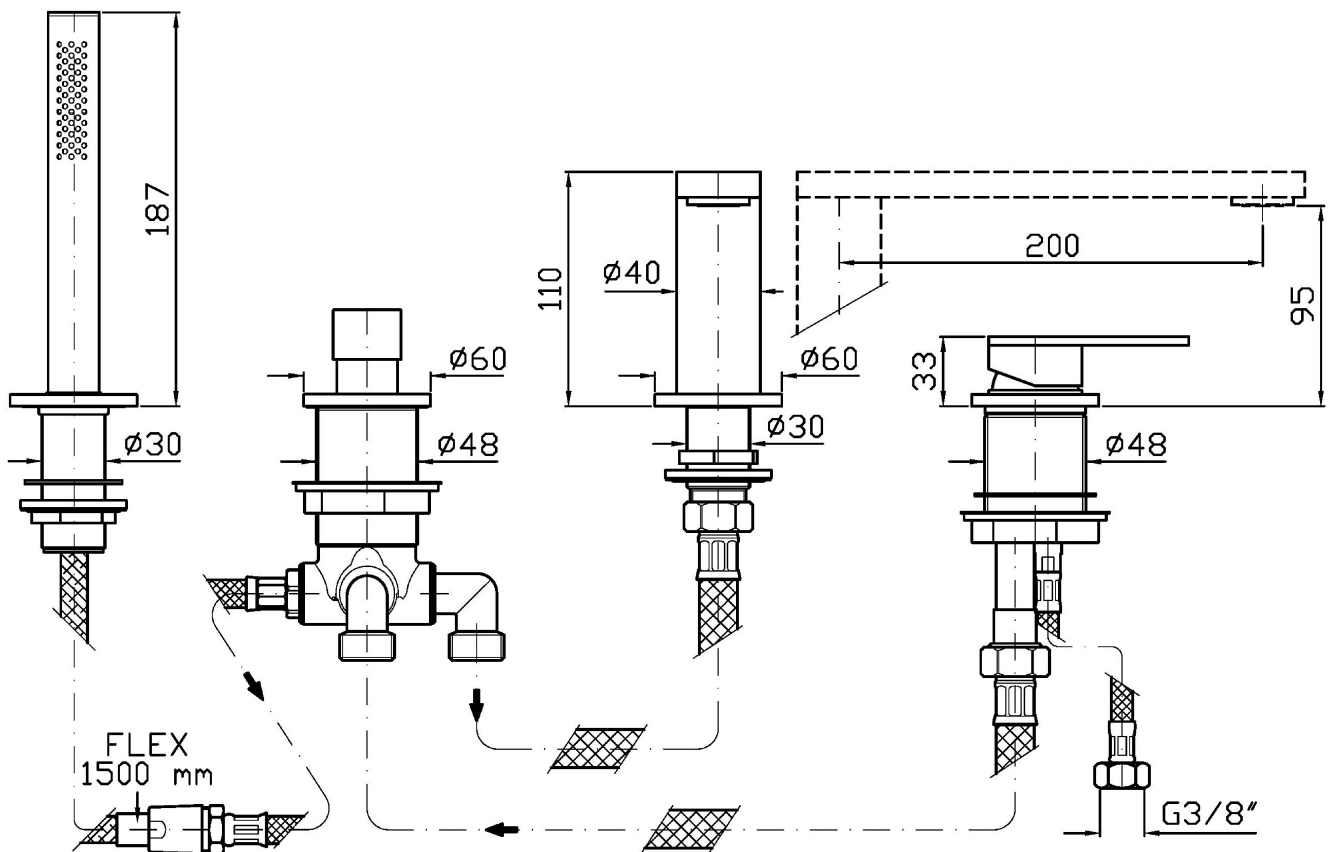

OCTO

ZOC535

Disegno Complessivo / Overall Drawing

Note / Notes