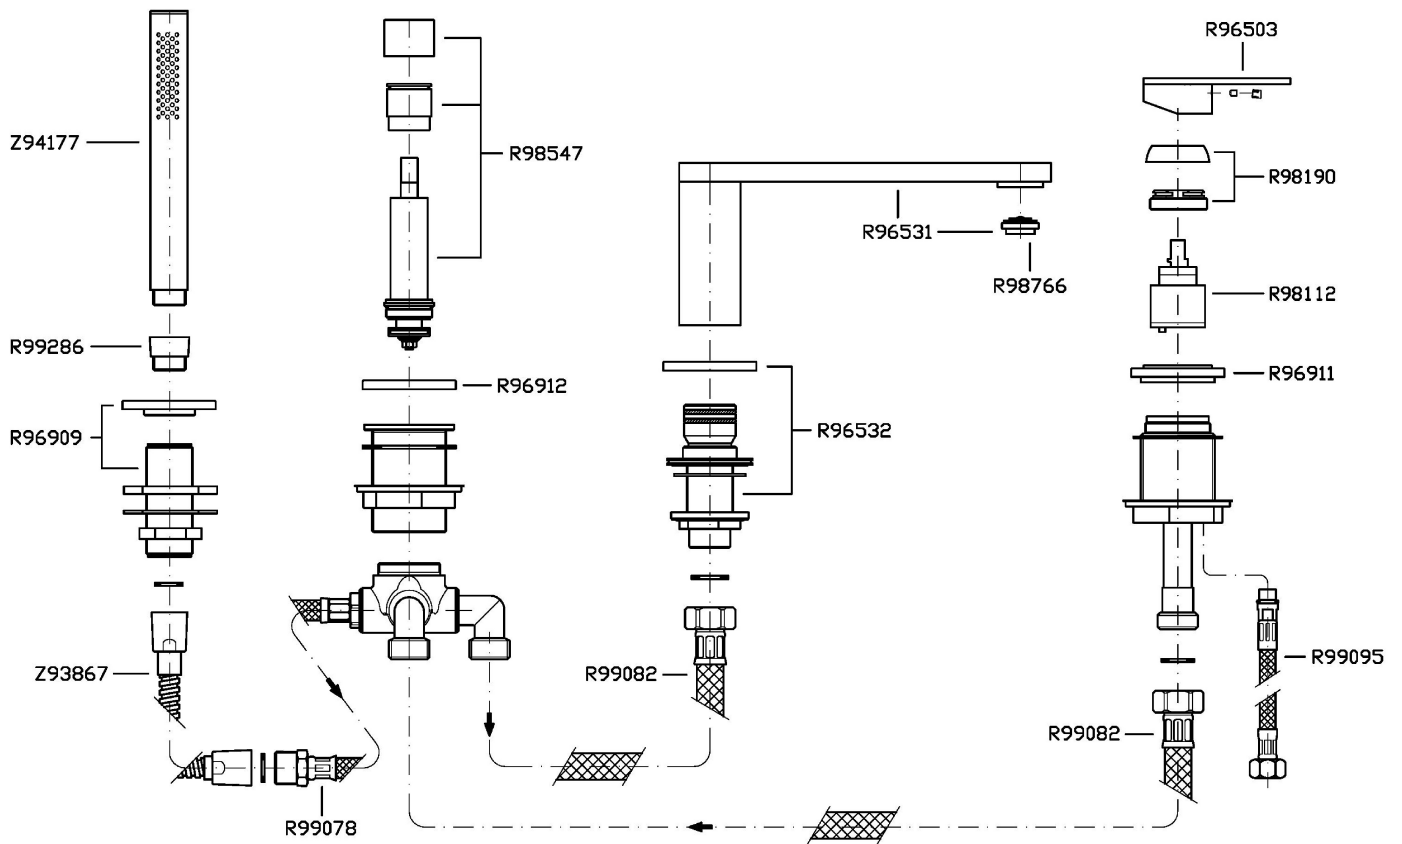

4 hole bath tub single lever mixer, pull out shower Z94177, 1500 mm flexible hose.

Finiture / Finishes

 Cromo / Chrome	 C3 Nickel Spazzolato / Brushed Nickel	 C8 Nickel Lucido / Polished Nickel	 C50 Metal Black / Metal Black	 C51 Metal Black spazzolato / Brushed Metal Black	 N6 Nero opaco / Matt black	 P21 PVD brushed chocolate / PVD brushed chocolate
 P31 Brushed PVD British gold / Brushed PVD British gold	 P41 PVD Oro Spazzolato / PVD Brushed Gold	 P81 Brushed total black PVD / Brushed total black PVD	 P91 Brushed PVD Copper / Brushed PVD Copper			

OCTO

ZOC535

Disegno Complessivo / Overall Drawing

Note / Notes

OCTO

ZOC535

Esplosi / Exploded

OCTO

ZOC535

Portate / Flowrates (lt/min)

PRESSIONE PRESSURE	1 BAR	2 BAR	3 BAR	4 BAR	5 BAR
P1 BOCCA VASCA WALL SPOUT	11,3	15,9	19,5	22,7	25,5
P2 DOCCETTA HANDSHOWER	4,2	5,8	6,9	7,7	8,3
P3					
P4					
P5					

OCTO

ZOC535

Pesi e Misure / Weights and Sizes

Peso (Kg) Weight (lb)	7,00 (Kg)	15,43 (lb)
Volume test (dc3) - (in3)	15,98 (dc3)	975,16 (in3)
h (mm) - (in)	90,00 (mm)	3,54 (in)
L1 (mm) - (in)	335,00 (mm)	13,19 (in)
L2 (mm) - (in)	530,00 (mm)	20,87 (in)