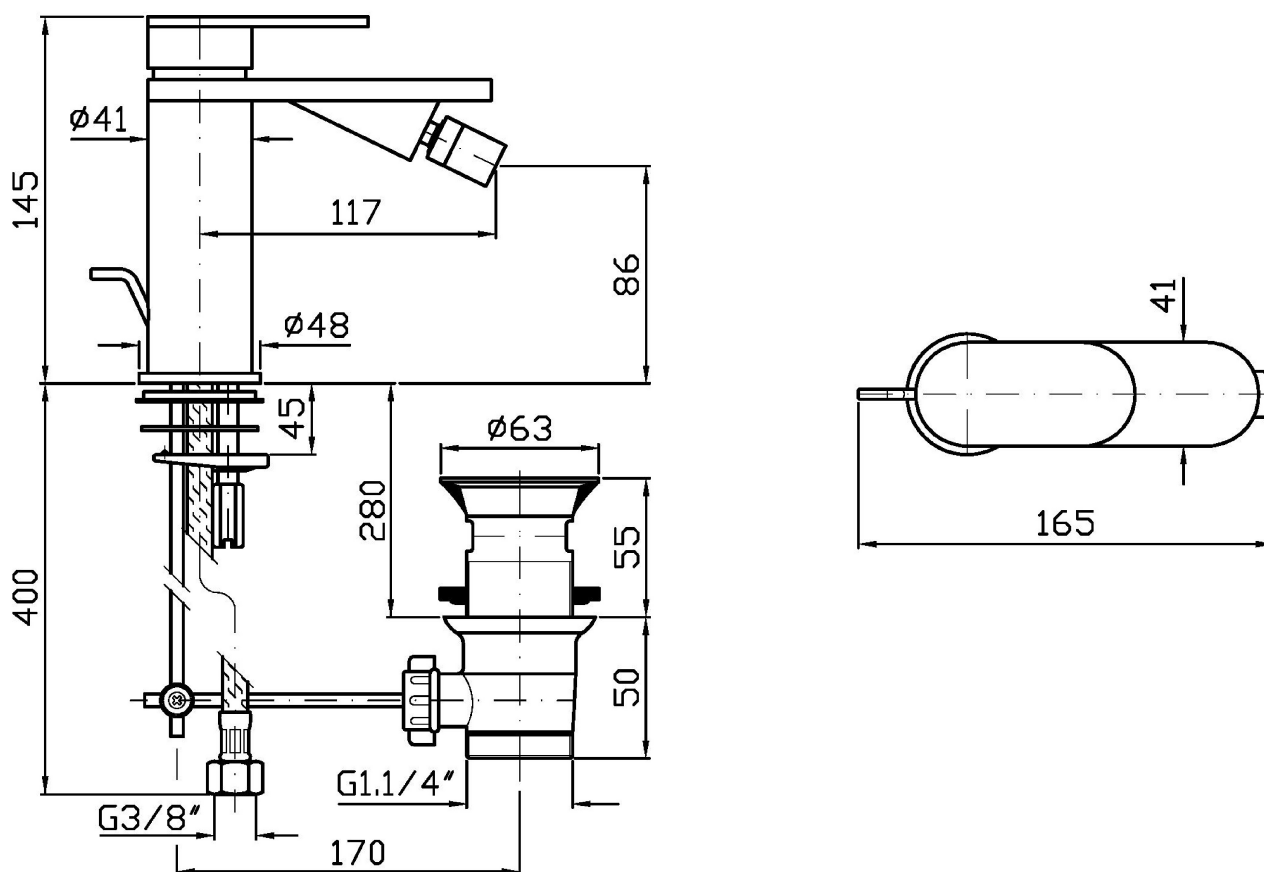

OCTO

ZOC379

Disegno Complessivo / Overall Drawing

Note / Notes