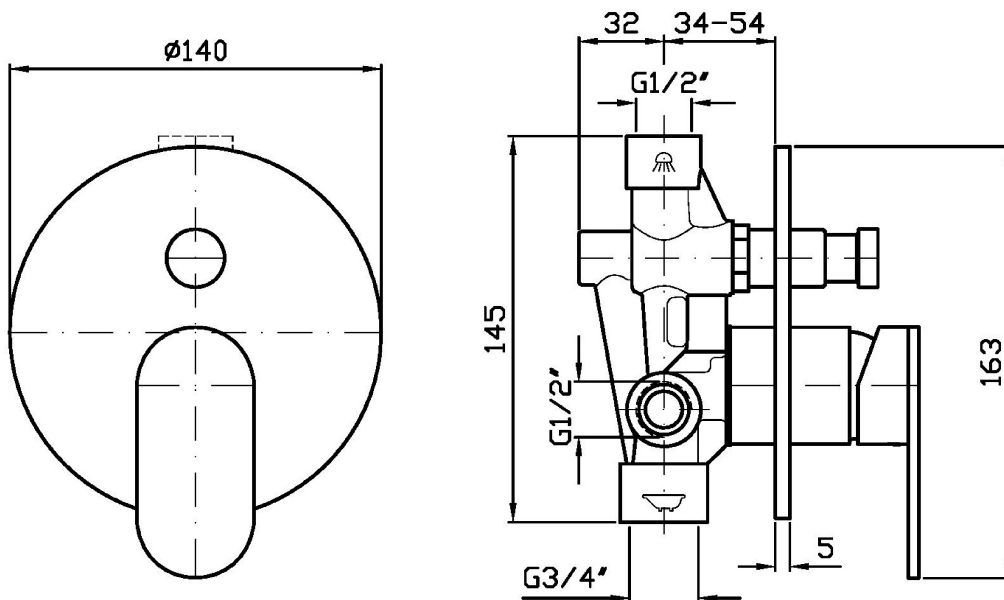

OCTO

ZOC127

Disegno Complessivo / Overall Drawing

Note / Notes