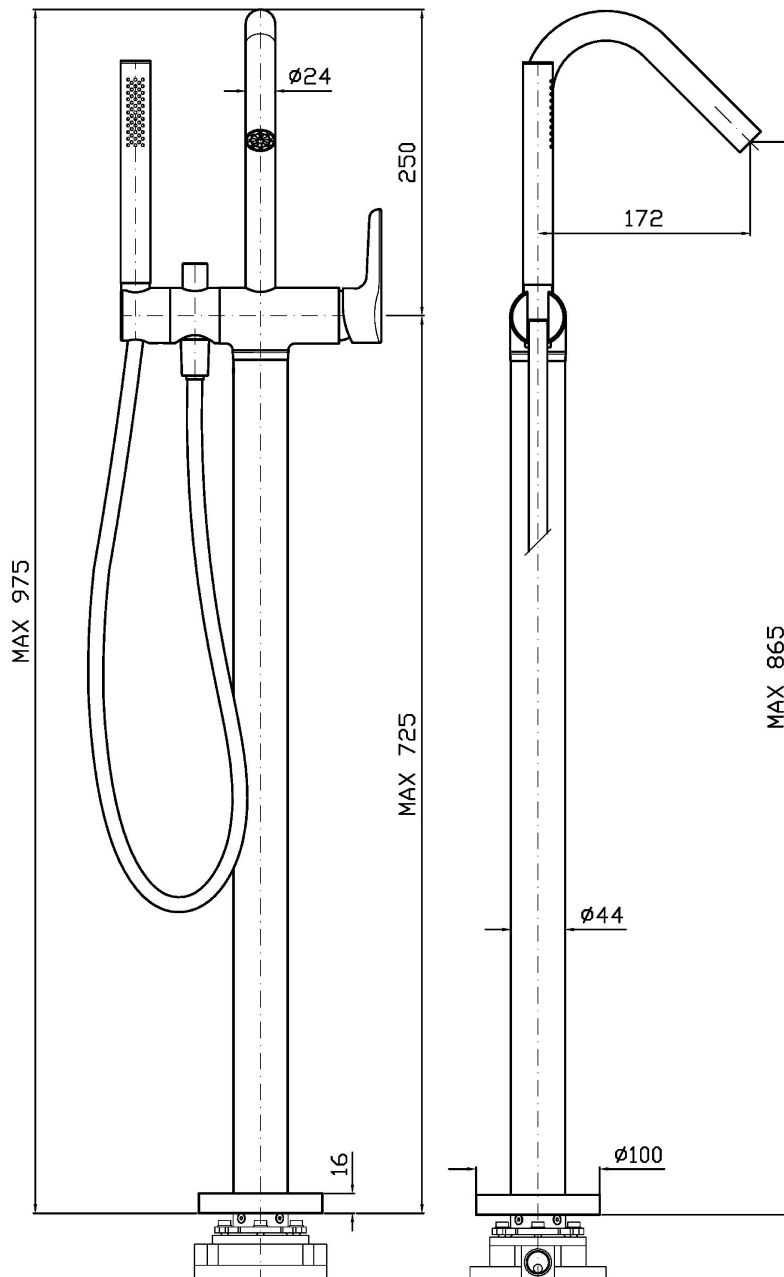

MEDAMEDA

ZMM748

Disegno Complessivo / Overall Drawing

Note / Notes