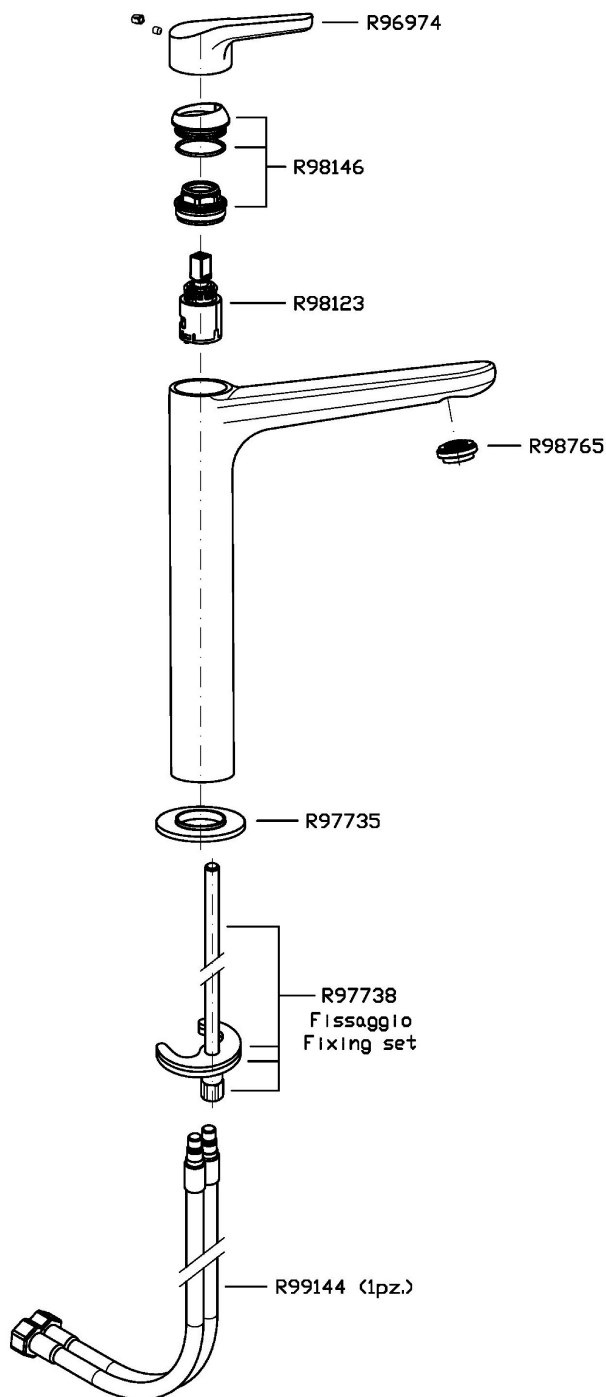

MEDAMEDA

ZMM715

Miscelatore monocomando lavabo, bocca alta. / Single lever basin mixer with high spout.

Miscelatore monocomando lavabo con bocca alta, aeratore, flessibili di collegamento, senza scarico.
Water Saving - portata d'acqua uguale o inferiore a 6 l/min.

Single lever basin mixer with high spout, aerator, without pop-up waste, flexible tails.
Water Saving - water flow rate of 6 l/min or less.

Finiture / Finishes

 Croma / Chrome	 C3 Nickel Spazzolato / Brushed Nickel	 C8 Nickel Lucido / Polished Nickel	 C40 Oro / Gold	 C41 Oro spazzolato / Brushed Gold	 C50 Metal Black / Metal Black	 C51 Metal Black spazzolato / Brushed Metal Black
 N1 Nero Opaco Goffrato / Embossed Matt Black	 P31 Brushed PVD British gold / Brushed PVD British gold	 P81 Brushed total black PVD / Brushed total black PVD				

MEDAMEDA

ZMM715

Disegno Complessivo / Overall Drawing

Note / Notes

MEDAMEDA

ZMM715

Esplosi / Exploded

MEDAMEDA

ZMM715 Portate / Flowrates (lt/min)

PRESSIONE PRESSURE	1 BAR	2 BAR	3 BAR	4 BAR	5 BAR
P1 LAVABO BASIN	3,8	4,8	5	5	5,2
P2					
P3					
P4					
P5					

MEDAMEDA

ZMM715 Pesì e Misure / Weights and Sizes

Peso (Kg) Weight (lb)	2,30 (Kg)	5,07 (lb)
Volume test (dc3) - (in3)	11,01 (dc3)	671,87 (in3)
h (mm) - (in)	90,00 (mm)	3,54 (in)
L1 (mm) - (in)	335,00 (mm)	13,19 (in)
L2 (mm) - (in)	365,00 (mm)	14,37 (in)