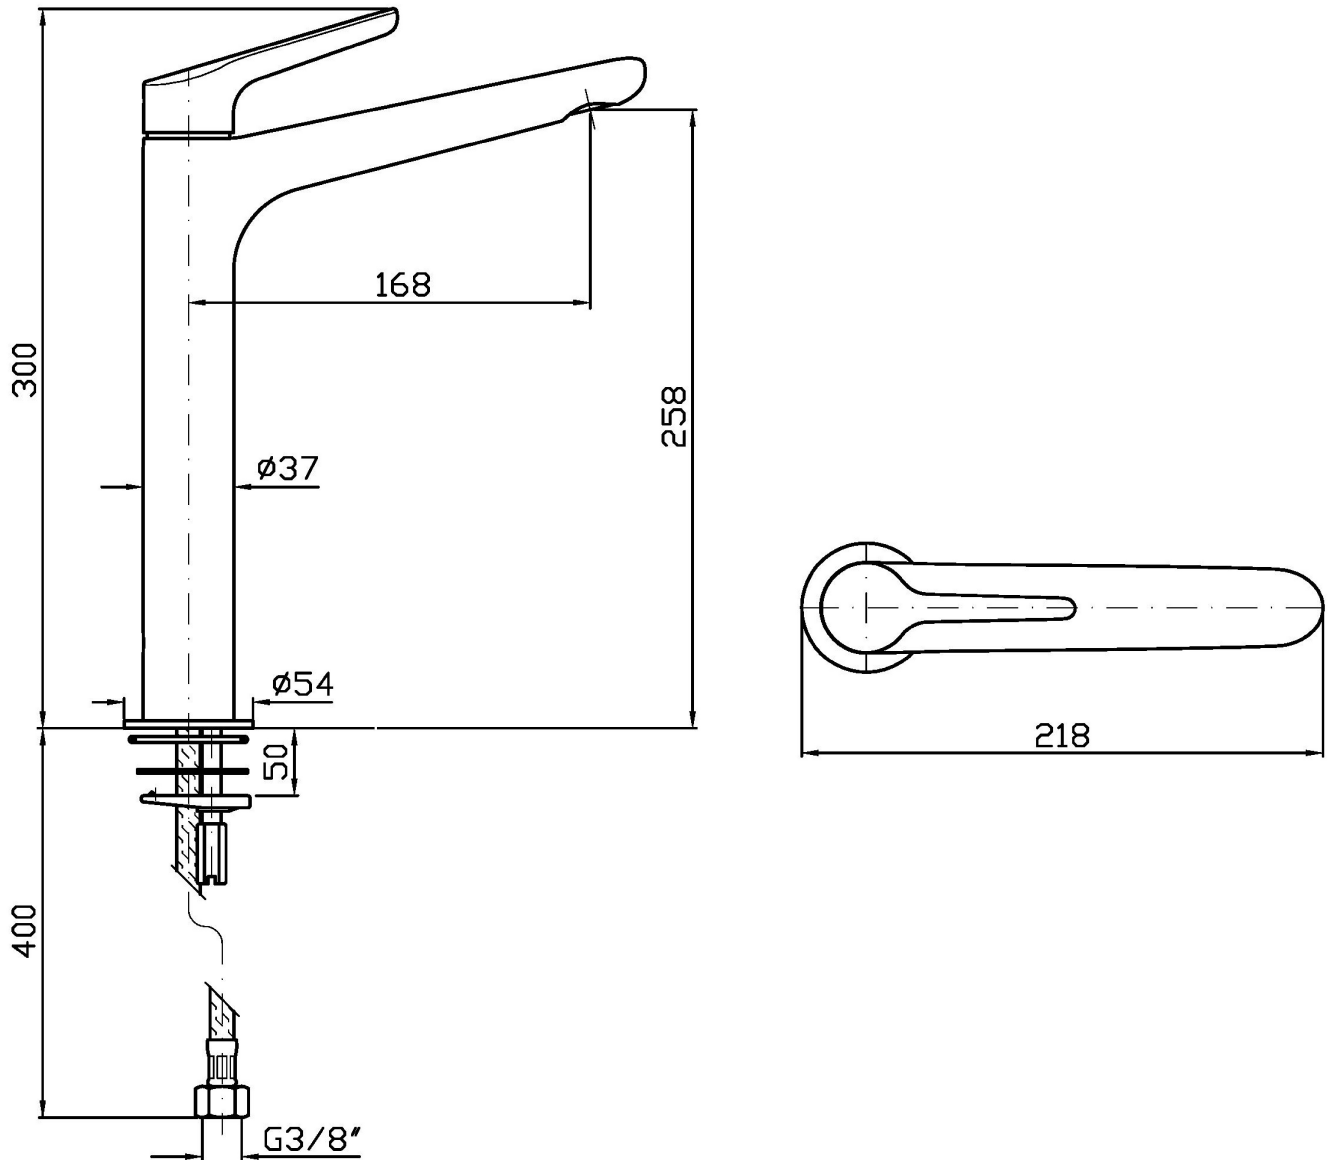

MEDAMEDA

ZMM715

Disegno Complessivo / Overall Drawing

Note / Notes