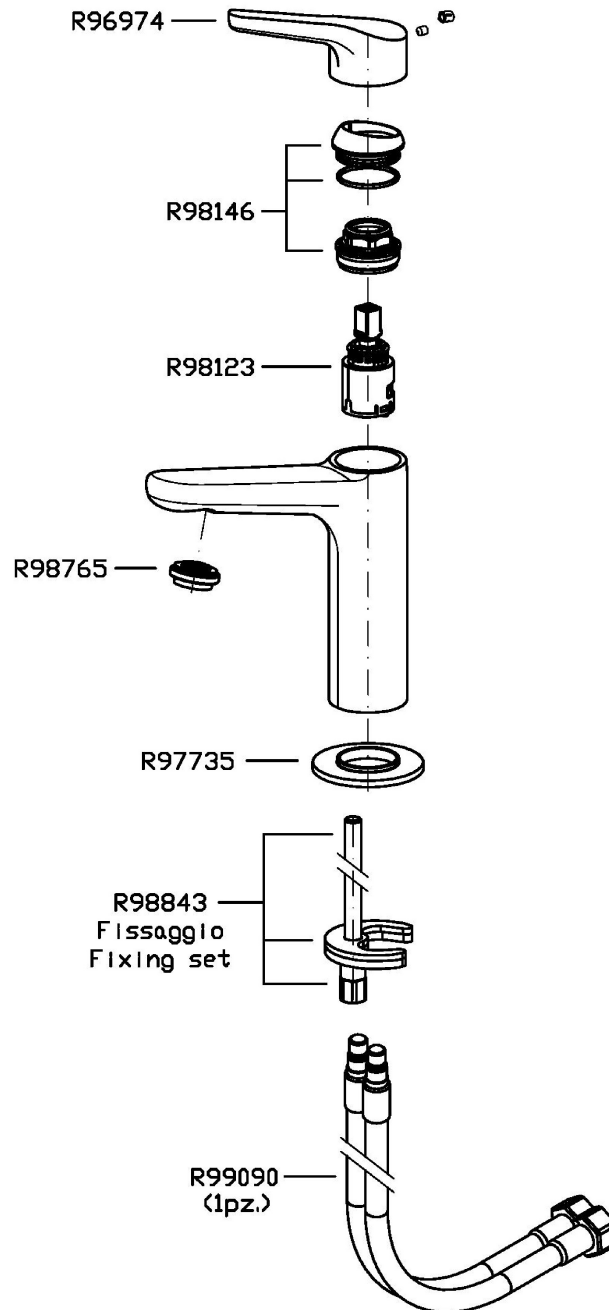

Single lever basin mixer with aerator, without pop-up waste, flexible tails.
Water Saving - water flow rate of 6 l/min or less.

Finiture / Finishes

 Croma / Chrome	 C3 Nickel Spazzolato / Brushed Nickel	 C8 Nickel Lucido / Polished Nickel	 C40 Oro / Gold	 C41 Oro spazzolato / Brushed Gold	 C50 Metal Black / Metal Black	 C51 Metal Black spazzolato / Brushed Metal Black
 N1 Nero Opaco Goffrato / Embossed Matt Black	 P31 Brushed PVD British gold / Brushed PVD British gold	 P81 Brushed total black PVD / Brushed total black PVD				

MEDAMEDA

ZMM713

Disegno Complessivo / Overall Drawing

Note / Notes

MEDAMEDA

ZMM713

Esplosi / Exploded

MEDAMEDA

ZMM713 Portate / Flowrates (lt/min)

PRESSIONE PRESSURE	1 BAR	2 BAR	3 BAR	4 BAR	5 BAR
P1 LAVABO BASIN	3,7	4,9	5	5,1	5,2
P2					
P3					
P4					
P5					

MEDAMEDA

ZMM713 Pesì e Misure / Weights and Sizes

Peso (Kg) Weight (lb)	1,55 (Kg)	3,42 (lb)
Volume test (dc3) - (in3)	7,50 (dc3)	457,68 (in3)
h (mm) - (in)	90,00 (mm)	3,54 (in)
L1 (mm) - (in)	250,00 (mm)	9,84 (in)
L2 (mm) - (in)	333,00 (mm)	13,11 (in)