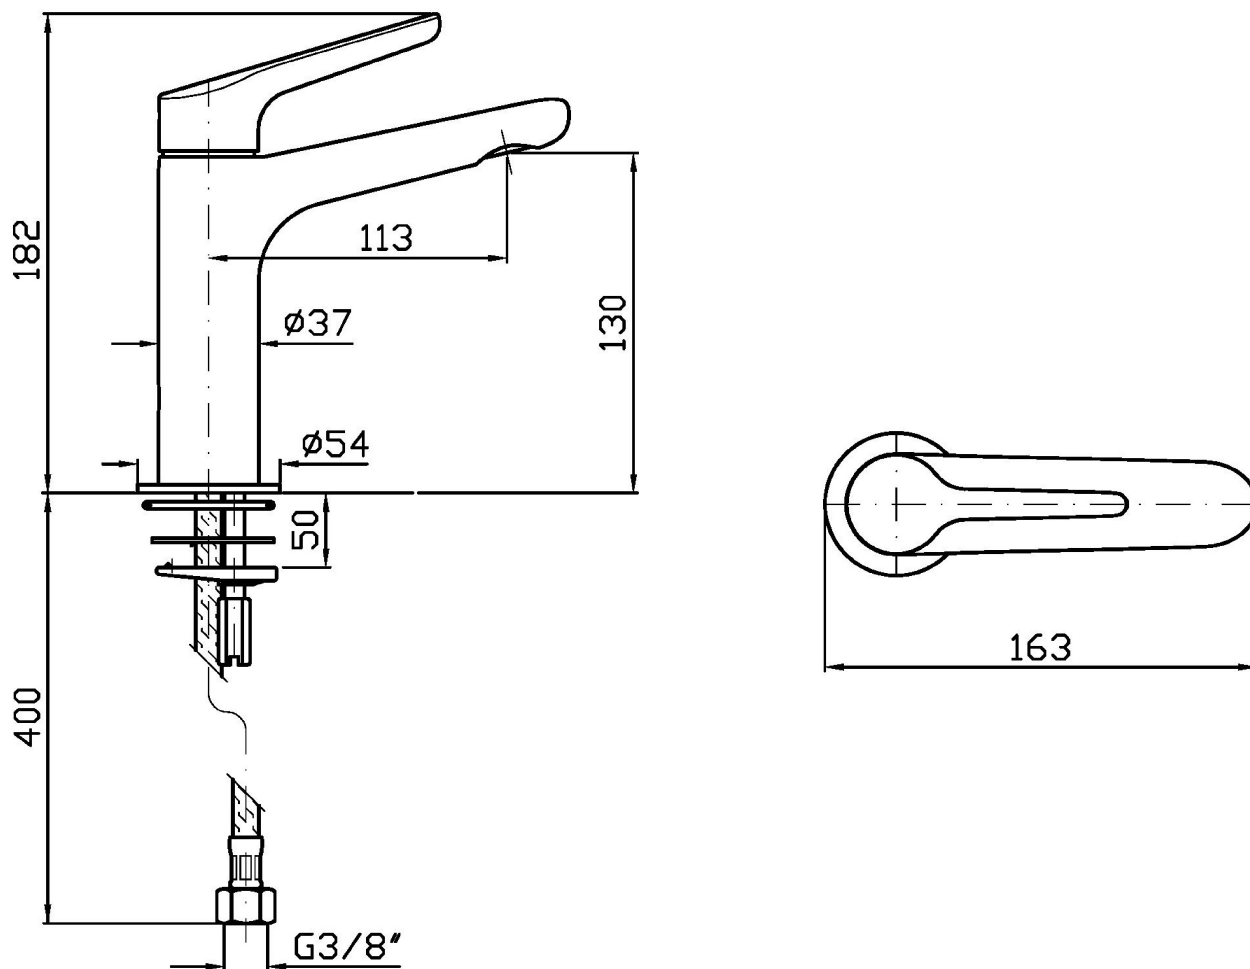

MEDAMEDA

ZMM713

Disegno Complessivo / Overall Drawing

Note / Notes