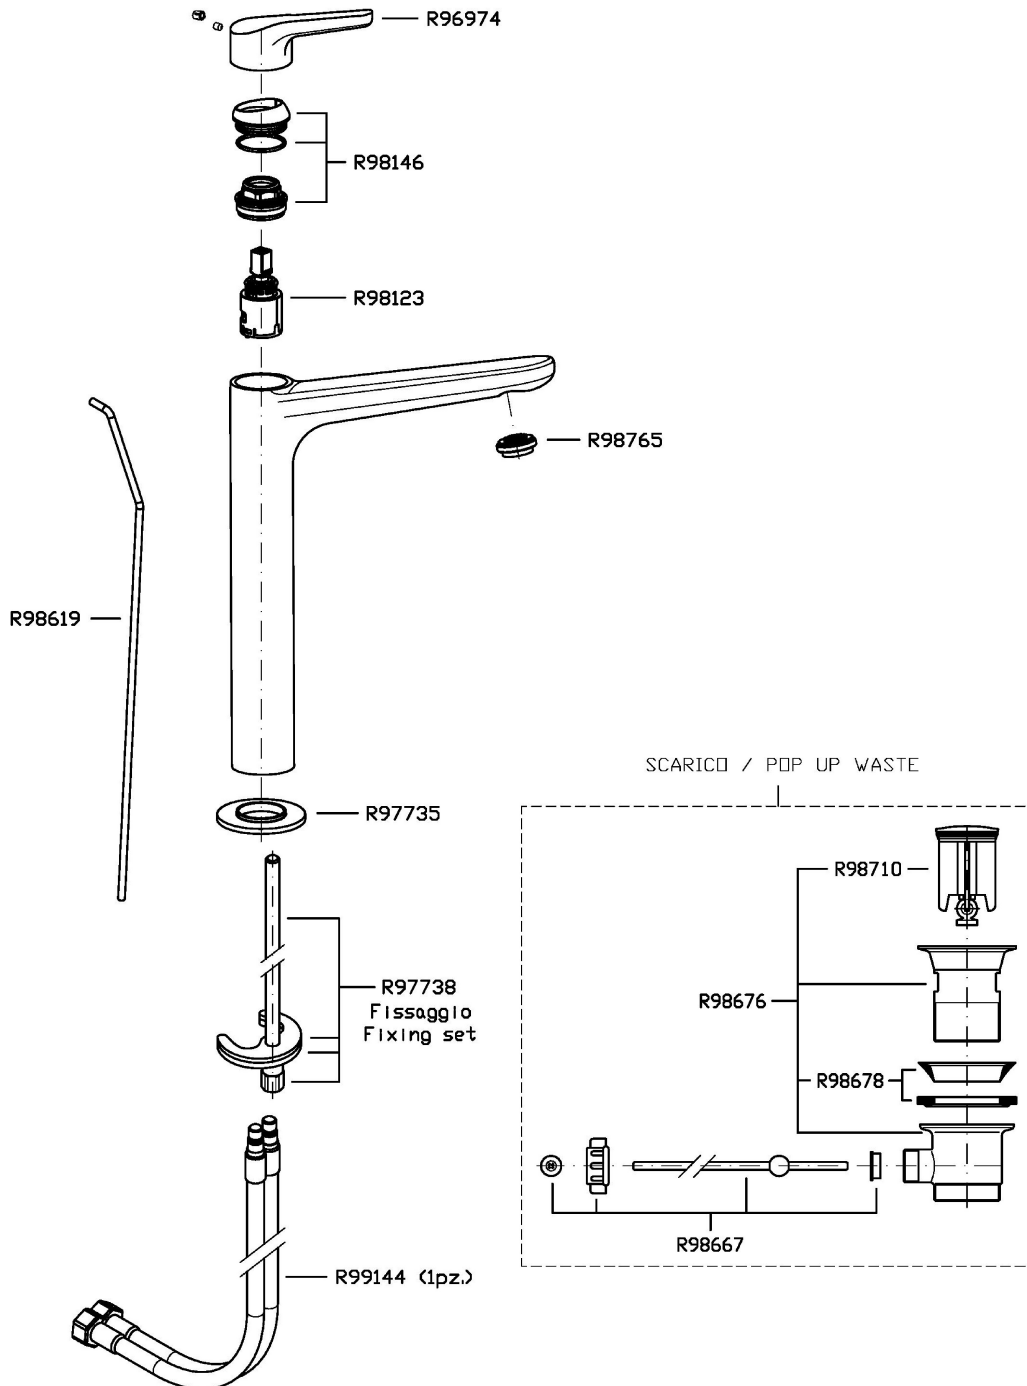

MEDAMEDA

ZMM712

Miscelatore monocomando lavabo bocca alta. / Single lever basin mixer with high spout.

Miscelatore monocomando lavabo bocca alta, con aeratore, scarico da 1 ¼", flessibili di collegamento.
Water Saving - portata d'acqua uguale o inferiore a 6 l/min.

Single lever basin mixer with high spout, aerator, 1 ¼" pop-up waste, flexible tails.
Water Saving - water flow rate of 6 l/min or less.

Finiture / Finishes

 Cromo / Chrome	 C3 Nickel Spazzolato / Brushed Nickel	 C8 Nickel Lucido / Polished Nickel	 C40 Oro / Gold	 C41 Oro spazzolato / Brushed Gold	 C50 Metal Black / Metal Black	 C51 Metal Black spazzolato / Brushed Metal Black
 N1 Nero Opaco Goffrato / Embossed Matt Black	 P31 Brushed PVD British gold / Brushed PVD British gold	 P81 Brushed total black PVD / Brushed total black PVD				

MEDAMEDA

ZMM712

Disegno Complessivo / Overall Drawing

Note / Notes

MEDAMEDA

ZMM712

Esplosi / Exploded

MEDAMEDA

ZMM712 Portate / Flowrates (lt/min)

PRESSIONE PRESSURE	1 BAR	2 BAR	3 BAR	4 BAR	5 BAR
P1 LAVABO BASIN	3,8	4,8	5	5	5,2
P2					
P3					
P4					
P5					

MEDAMEDA

ZMM712 Pesì e Misure / Weights and Sizes

Peso (Kg) Weight (lb)	2,65 (Kg)	5,84 (lb)
Volume test (dc3) - (in3)	11,01 (dc3)	671,87 (in3)
h (mm) - (in)	90,00 (mm)	3,54 (in)
L1 (mm) - (in)	335,00 (mm)	13,19 (in)
L2 (mm) - (in)	365,00 (mm)	14,37 (in)