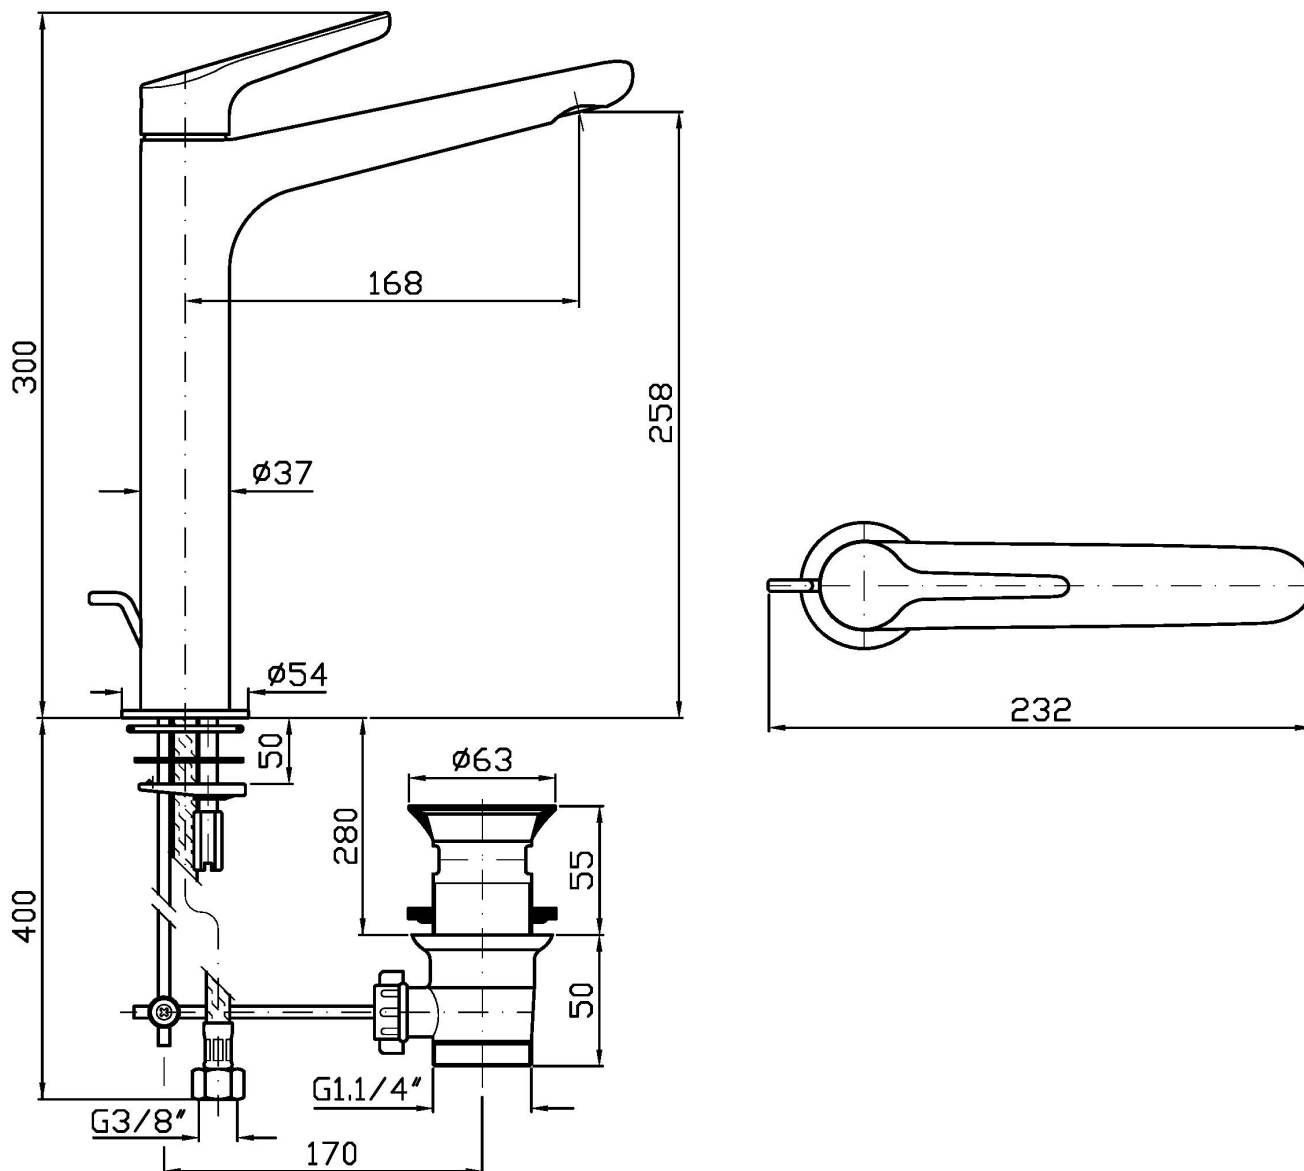

MEDAMEDA

ZMM712

Disegno Complessivo / Overall Drawing

Note / Notes