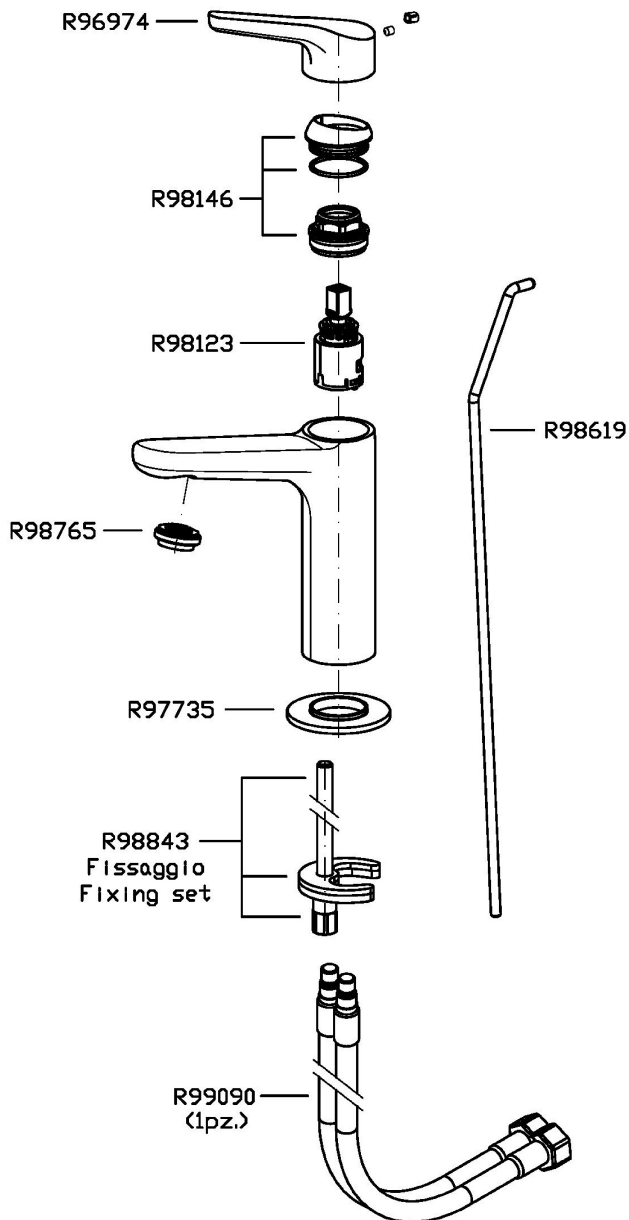

MEDAMEDA

ZMM710

Esplosi / Exploded