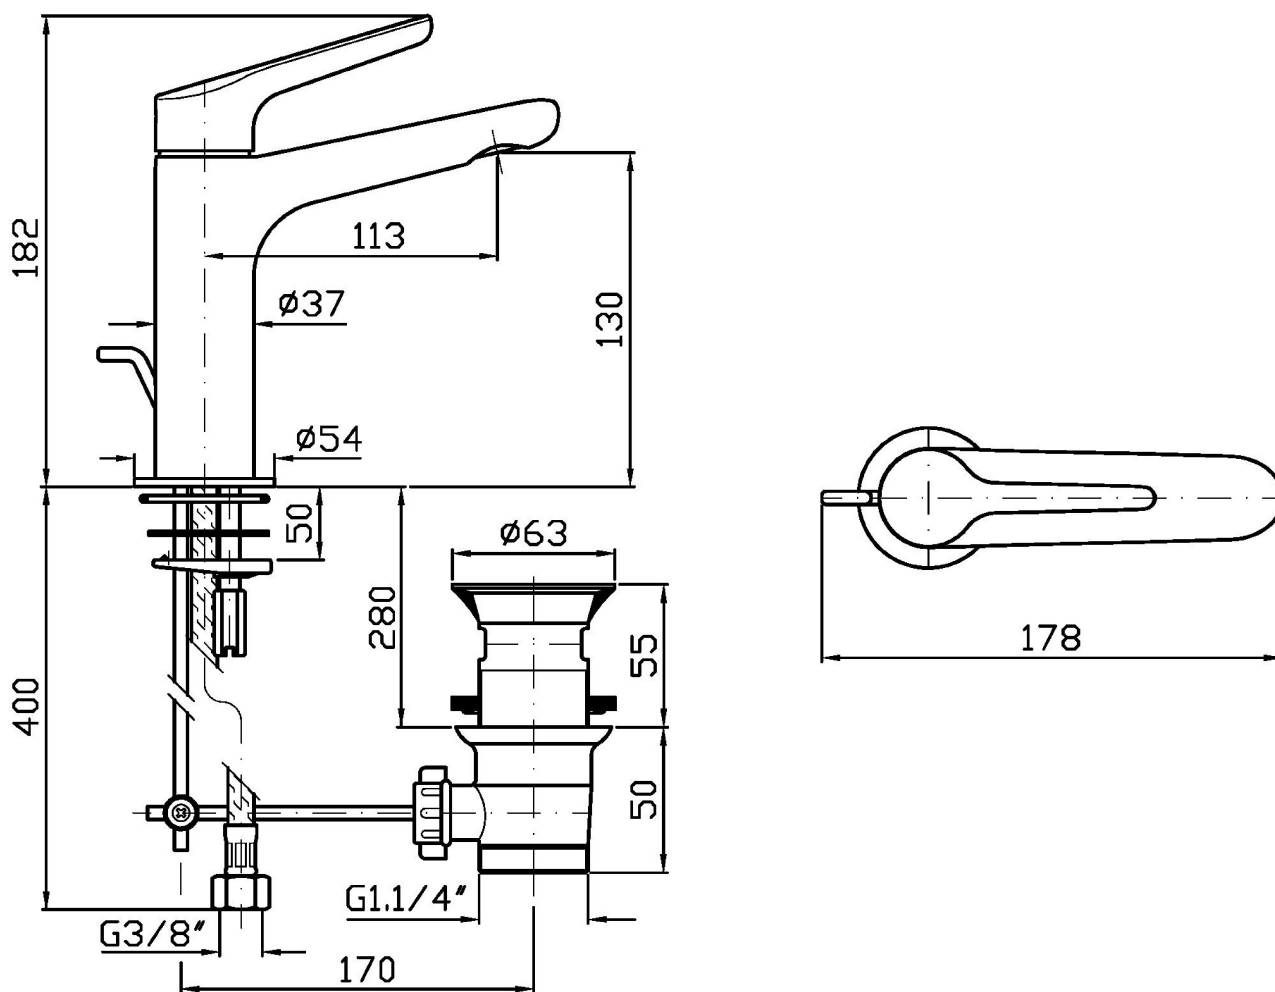

MEDAMEDA

ZMM710

Disegno Complessivo / Overall Drawing

Note / Notes