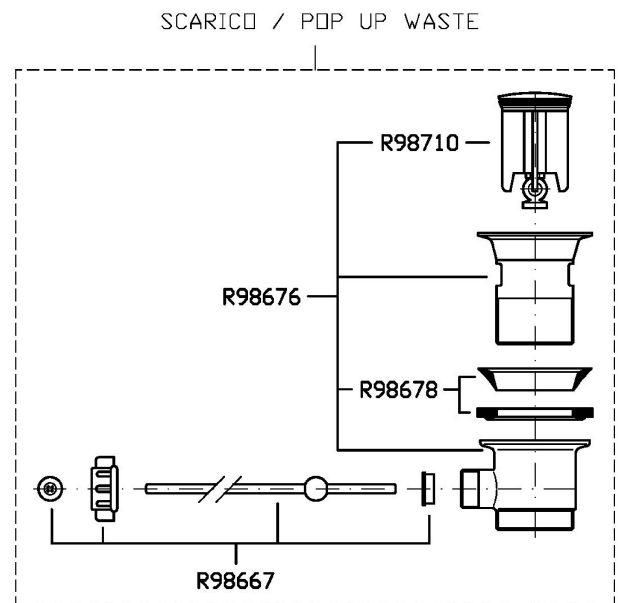

MEDAMEDA

ZMM710

Esplosi / Exploded