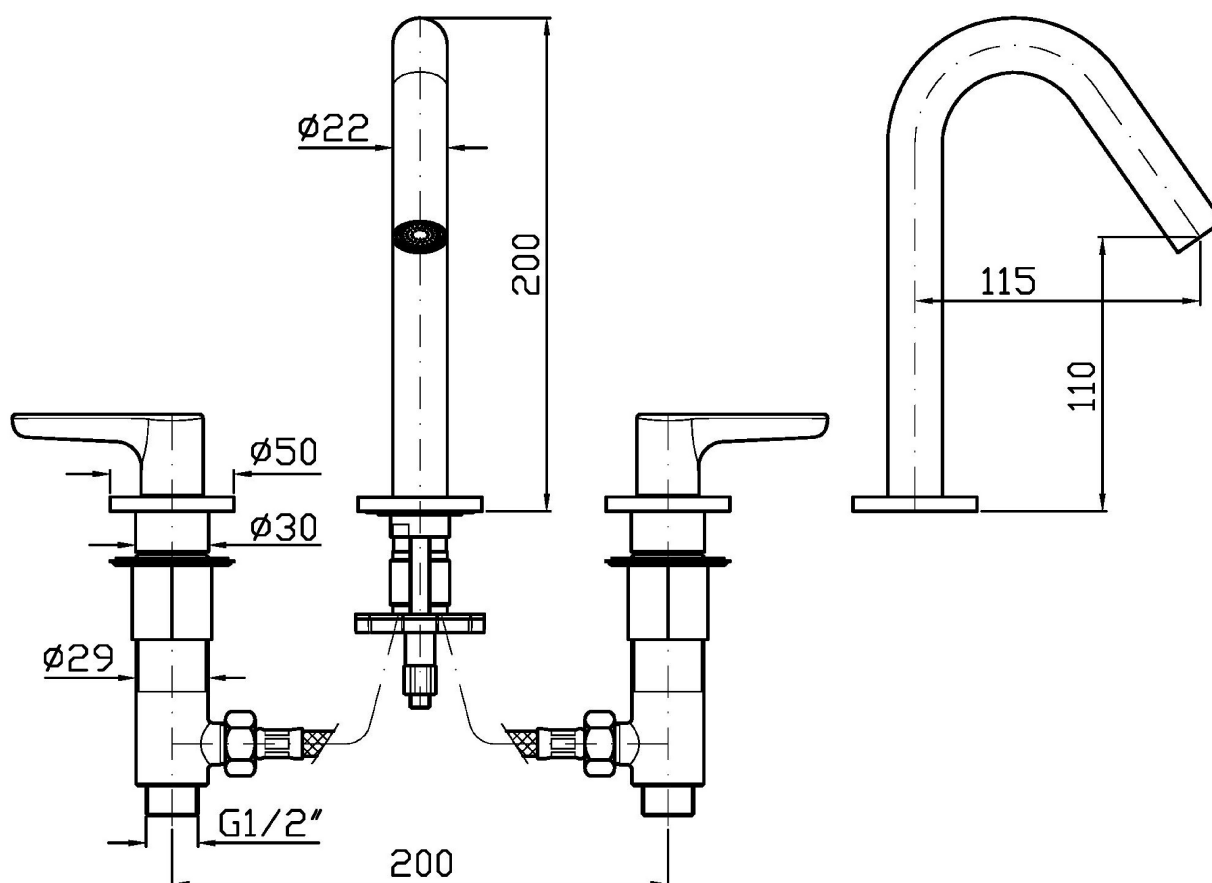

MEDAMEDA

ZMM5504

Disegno Complessivo / Overall Drawing

Note / Notes