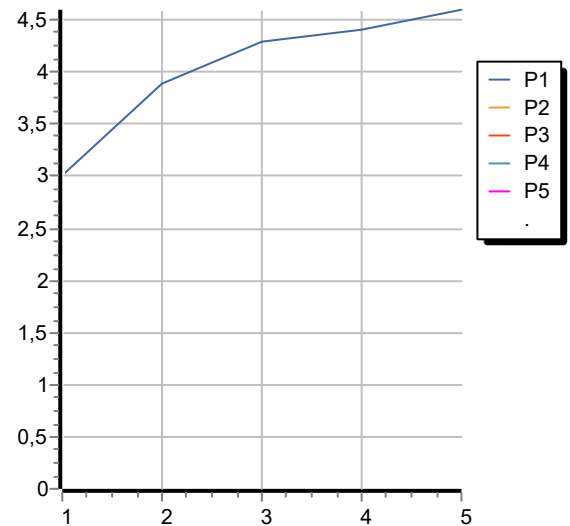

3 hole basin mixer low spout with aerator, flexible tails, without pop-up waste.
Water Saving - water flow rate of 6 l/min or less.

Finiture / Finishes

 Croma / Chrome	 C3 Nickel Spazzolato / Brushed Nickel	 C8 Nickel Lucido / Polished Nickel	 C40 Oro / Gold	 C41 Oro spazzolato / Brushed Gold	 C50 Metal Black / Metal Black	 C51 Metal Black spazzolato / Brushed Metal Black
 N1 Nero Opaco Goffrato / Embossed Matt Black	 P31 Brushed PVD British gold / Brushed PVD British gold	 P81 Brushed total black PVD / Brushed total black PVD				

ZMM5504 Portate / Flowrates (lt/min)

PRESSIONE PRESSURE	1 BAR	2 BAR	3 BAR	4 BAR	5 BAR
P1 LAVABO BASIN	3	3,9	4,3	4,4	4,6
P2					
P3					
P4					
P5					

MEDAMEDA

ZMM5504 Pesì e Misure / Weights and Sizes

Peso (Kg) Weight (lb)	2,75 (Kg)	6,06 (lb)
Volume test (dc3) - (in3)	11,01 (dc3)	671,87 (in3)
h (mm) - (in)	90,00 (mm)	3,54 (in)
L1 (mm) - (in)	335,00 (mm)	13,19 (in)
L2 (mm) - (in)	365,00 (mm)	14,37 (in)