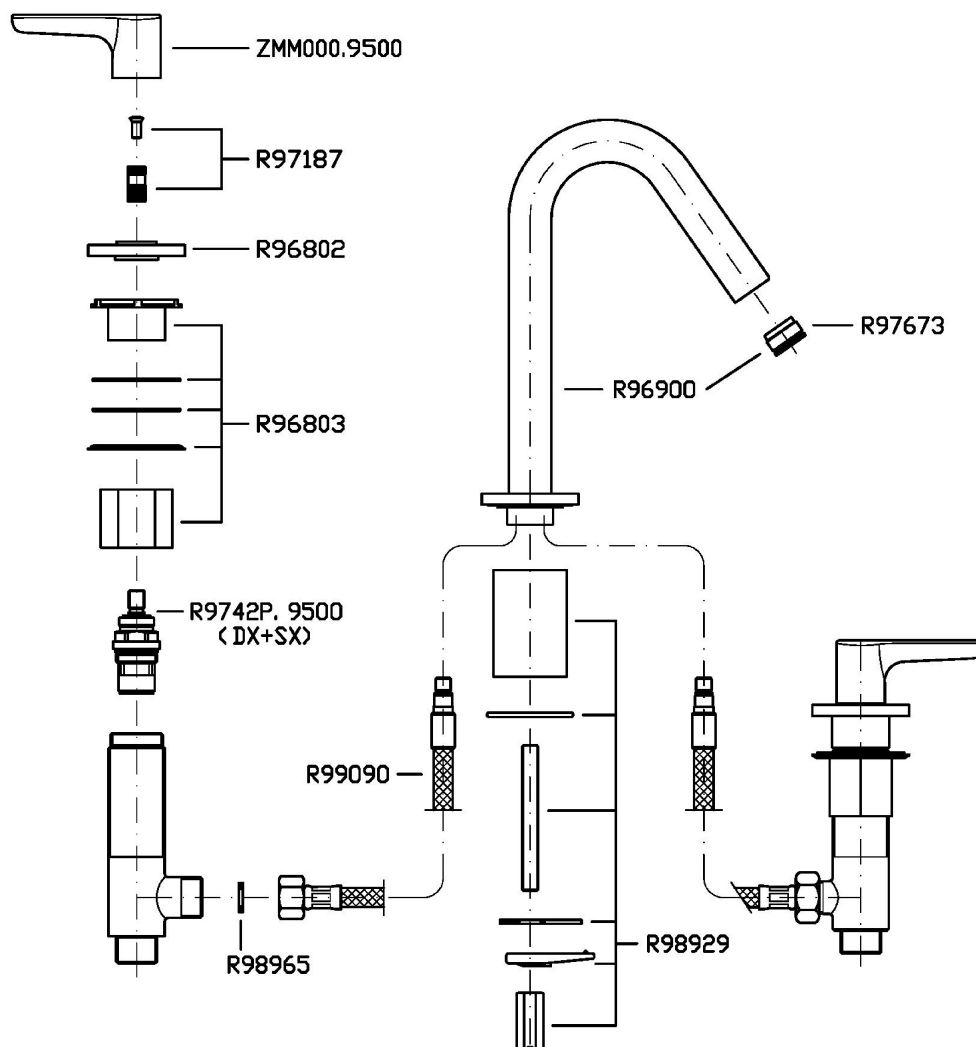

MEDAMEDA

ZMM5504

Batteria lavabo a 3 fori bocca bassa. / 3 hole basin mixer low spout.

Batteria lavabo a 3 fori bocca bassa con aeratore, flessibili di collegamento, senza scarico.
Water Saving - portata d'acqua uguale o inferiore a 6 l/min.

3 hole basin mixer low spout with aerator, flexible tails, without pop-up waste.
Water Saving - water flow rate of 6 l/min or less.

Finiture / Finishes

 Croma / Chrome	 C3 Nickel Spazzolato / Brushed Nickel	 C8 Nickel Lucido / Polished Nickel	 C40 Oro / Gold	 C41 Oro spazzolato / Brushed Gold	 C50 Metal Black / Metal Black	 C51 Metal Black spazzolato / Brushed Metal Black
 N1 Nero Opaco Goffrato / Embossed Matt Black	 P31 Brushed PVD British gold / Brushed PVD British gold	 P81 Brushed total black PVD / Brushed total black PVD				

MEDAMEDA

ZMM5504

Disegno Complessivo / Overall Drawing

Note / Notes

MEDAMEDA

ZMM5504

Esplosi / Exploded

MEDAMEDA

ZMM5504 Portate / Flowrates (lt/min)

PRESSIONE PRESSURE	1 BAR	2 BAR	3 BAR	4 BAR	5 BAR
P1 LAVABO BASIN	3	3,9	4,3	4,4	4,6
P2					
P3					
P4					
P5					

MEDAMEDA

ZMM5504 Pesì e Misure / Weights and Sizes

Peso (Kg) Weight (lb)	2,75 (Kg)	6,06 (lb)
Volume test (dc3) - (in3)	11,01 (dc3)	671,87 (in3)
h (mm) - (in)	90,00 (mm)	3,54 (in)
L1 (mm) - (in)	335,00 (mm)	13,19 (in)
L2 (mm) - (in)	365,00 (mm)	14,37 (in)