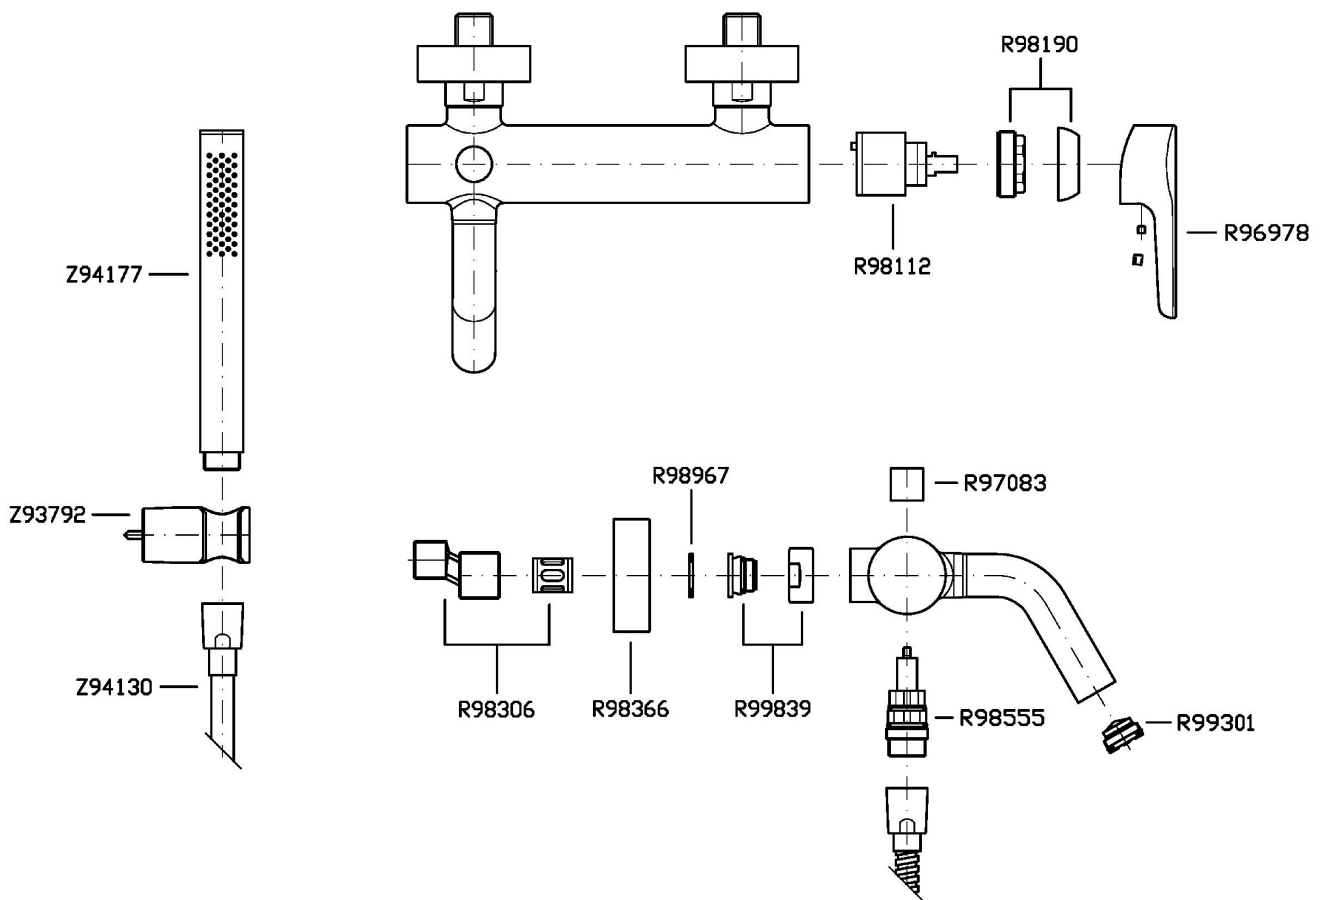

Exposed single lever bath-shower mixer with diverter, aerator, handshower set with Z94177 handshower.

Finiture / Finishes

 Croma / Chrome	 C3 Nickel Spazzolato / Brushed Nickel	 C8 Nickel Lucido / Polished Nickel	 C40 Oro / Gold	 C41 Oro spazzolato / Brushed Gold	 C50 Metal Black / Metal Black	 C51 Metal Black spazzolato / Brushed Metal Black
 N1 Nero Opaco Goffrato / Embossed Matt Black	 P31 Brushed PVD British gold / Brushed PVD British gold	 P81 Brushed total black PVD / Brushed total black PVD				

MEDAMEDA

ZMM521

Disegno Complessivo / Overall Drawing

Note / Notes

MEDAMEDA

ZMM521

Esplosi / Exploded

MEDAMEDA

ZMM521

Certificazioni / Certifications

BELGIO

BELGAQUA

MEDAMEDA

ZMM521

Portate / Flowrates (lt/min)

	PRESSIONE PRESSURE	1 BAR	2 BAR	3 BAR	4 BAR	5 BAR
P1 BOCCA VASCA WALL SPOUT		11,8	16,5	20,1	23	26
P2 DOCCETTA HANDSHOWER		6,2	8	8,3	8,7	9
P3						
P4						
P5						

MEDAMEDA

ZMM521

Pesi e Misure / Weights and Sizes

Peso (Kg) Weight (lb)	2,85 (Kg)	6,28 (lb)
Volume test (dc3) - (in3)	11,01 (dc3)	671,87 (in3)
h (mm) - (in)	90,00 (mm)	3,54 (in)
L1 (mm) - (in)	335,00 (mm)	13,19 (in)
L2 (mm) - (in)	365,00 (mm)	14,37 (in)