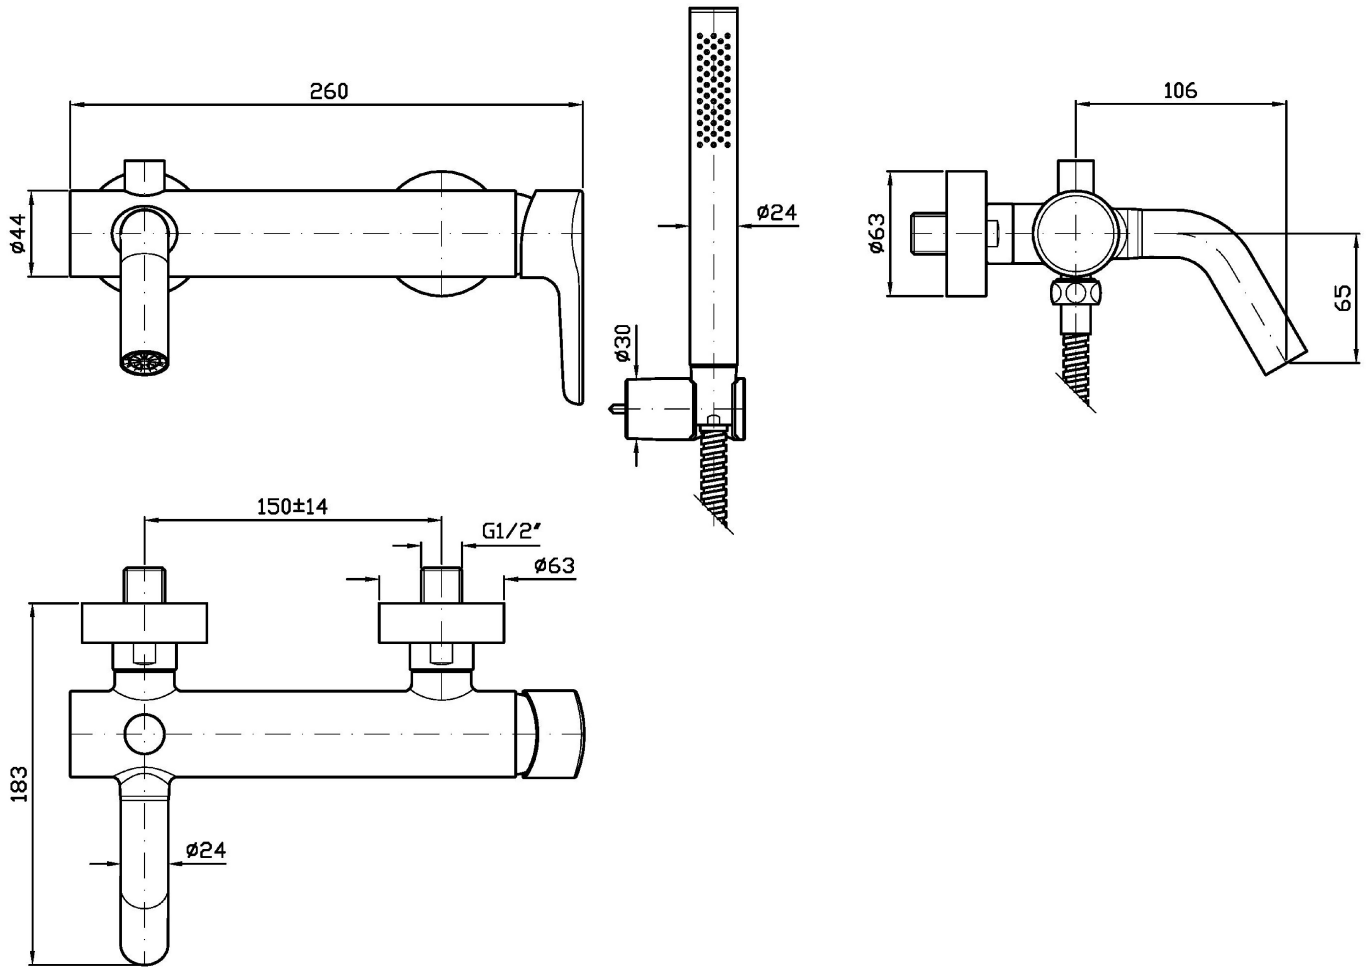

MEDAMEDA

ZMM521

Disegno Complessivo / Overall Drawing

Note / Notes