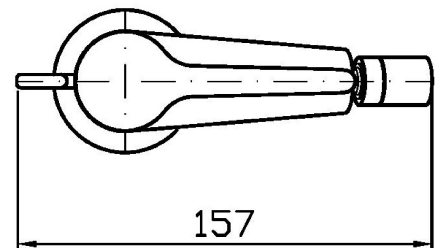

MEDAMEDA

ZMM387

Disegno Complessivo / Overall Drawing

Note / Notes