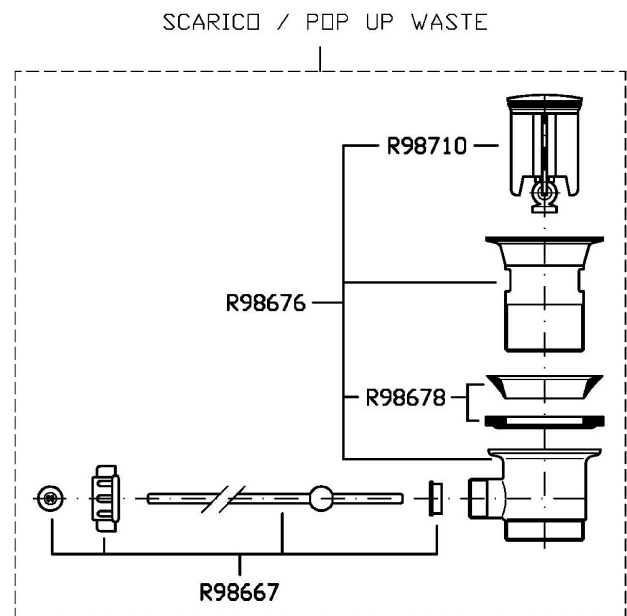

MEDAMEDA

ZMM387

Esplosi / Exploded