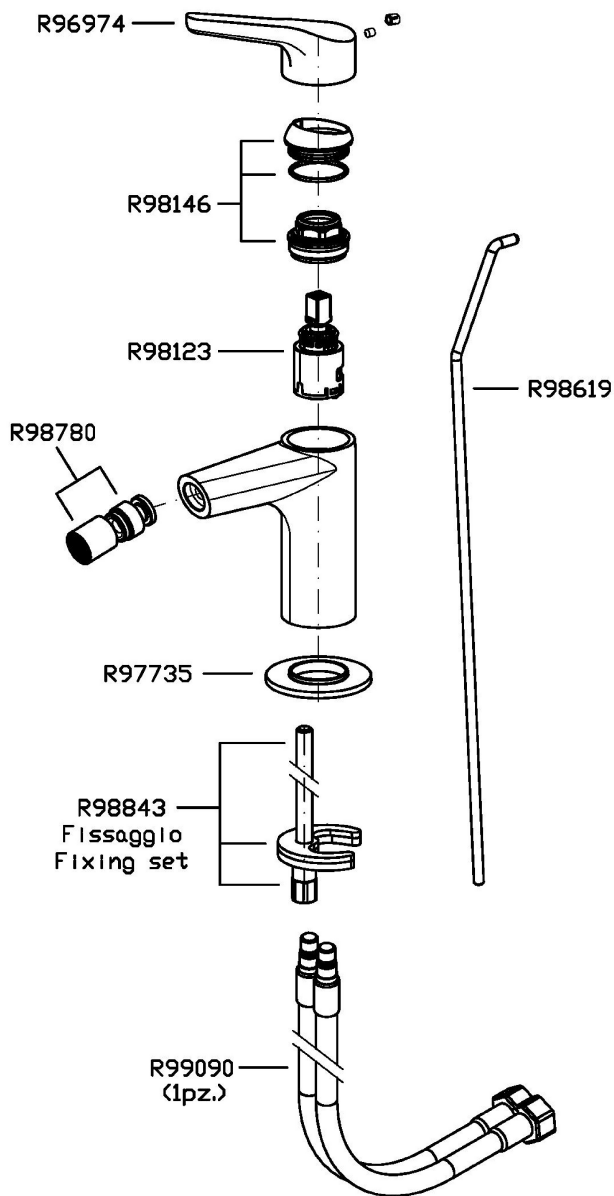

Single lever bidet mixer with aerator, 1 ¼" pop-up waste, flexible tails.  
Water Saving - water flow rate of 6 l/min or less.

## MEDAMEDA

ZMM387

Disegno Complessivo / Overall Drawing

Note / Notes

## MEDAMEDA

ZMM387

Esplosi / Exploded

## MEDAMEDA

ZMM387

Pesi e Misure / Weights and Sizes

Peso ( Kg ) Weight ( lb )	1,65 ( Kg )	3,64 ( lb )
Volume test ( dc3 ) - ( in3 )	7,50 ( dc3 )	457,68 ( in3 )
h ( mm ) - ( in )	90,00 ( mm )	3,54 ( in )
L1 ( mm ) - ( in )	250,00 ( mm )	9,84 ( in )
L2 ( mm ) - ( in )	333,00 ( mm )	13,11 ( in )