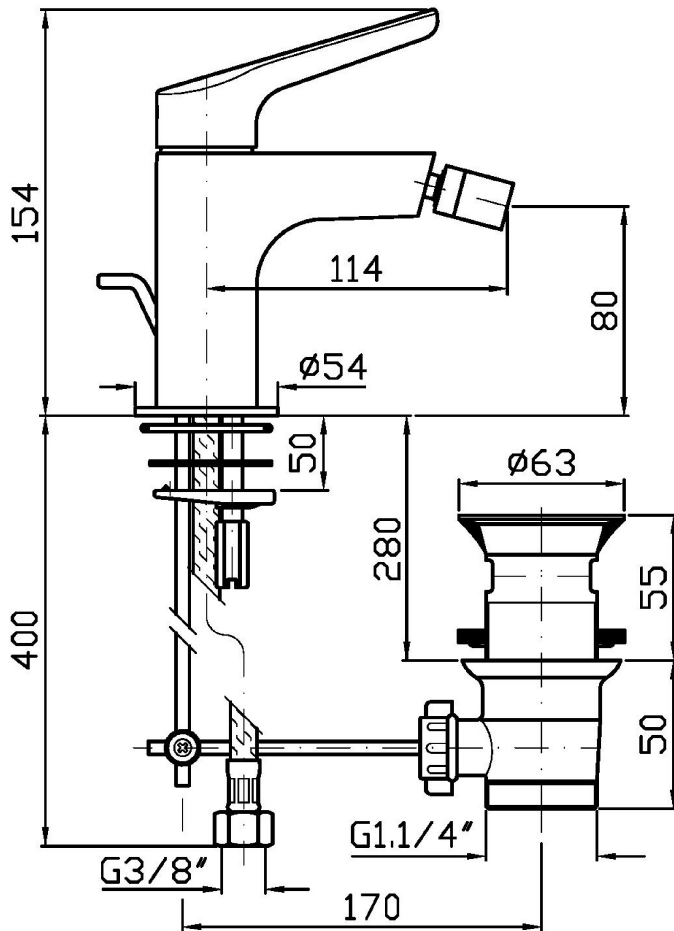

## MEDAMEDA

ZMM387

Miscelatore monocomando bidet. / Single lever bidet mixer.

Miscelatore monocomando bidet con aeratore, scarico da 1 ¼", flessibili di collegamento.  
Water Saving - portata d'acqua uguale o inferiore a 6 l/min.

Single lever bidet mixer with aerator, 1 ¼" pop-up waste, flexible tails.  
Water Saving - water flow rate of 6 l/min or less.

## MEDAMEDA

ZMM387

Disegno Complessivo / Overall Drawing

Note / Notes

## MEDAMEDA

ZMM387

Pesi e Misure / Weights and Sizes

Peso ( Kg ) Weight ( lb )	1,65 ( Kg )	3,64 ( lb )
Volume test ( dc3 ) - ( in3 )	7,50 ( dc3 )	457,68 ( in3 )
h ( mm ) - ( in )	90,00 ( mm )	3,54 ( in )
L1 ( mm ) - ( in )	250,00 ( mm )	9,84 ( in )
L2 ( mm ) - ( in )	333,00 ( mm )	13,11 ( in )