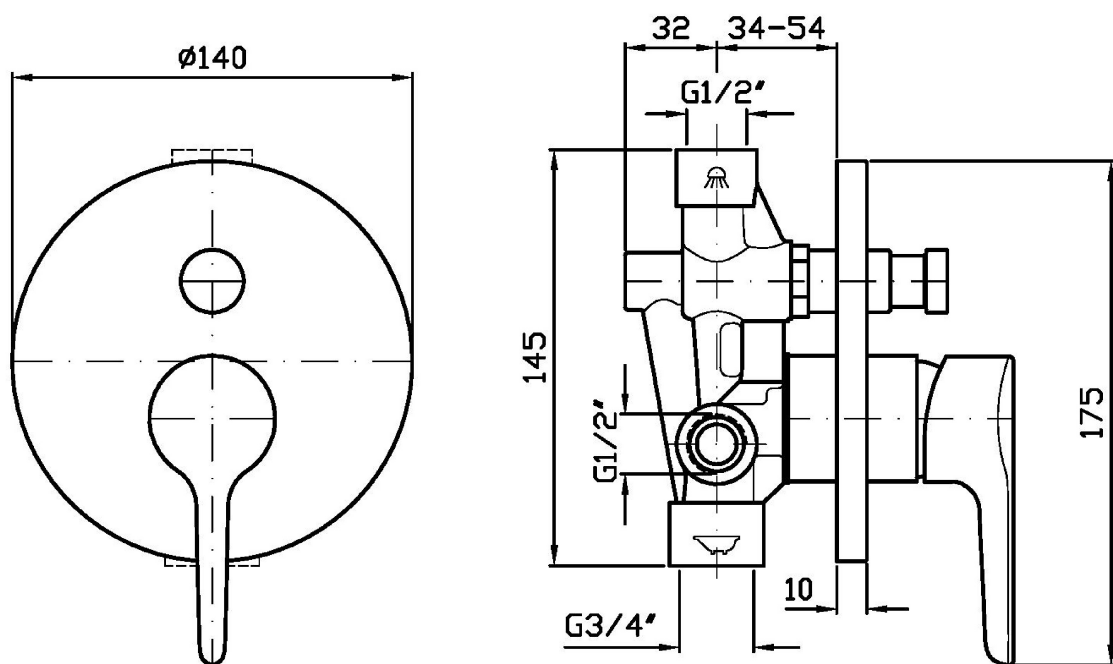

MEDAMEDA

ZMM127

Disegno Complessivo / Overall Drawing

Note / Notes