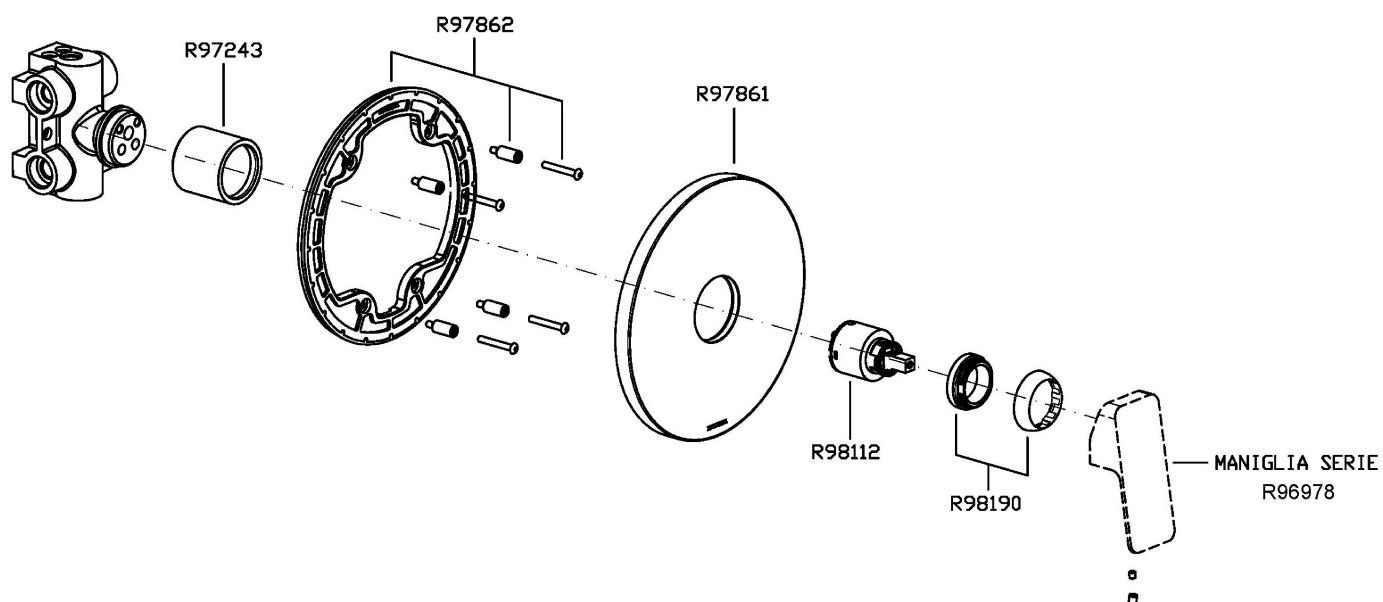

MEDAMEDA

ZMM090

Esplosi / Exploded