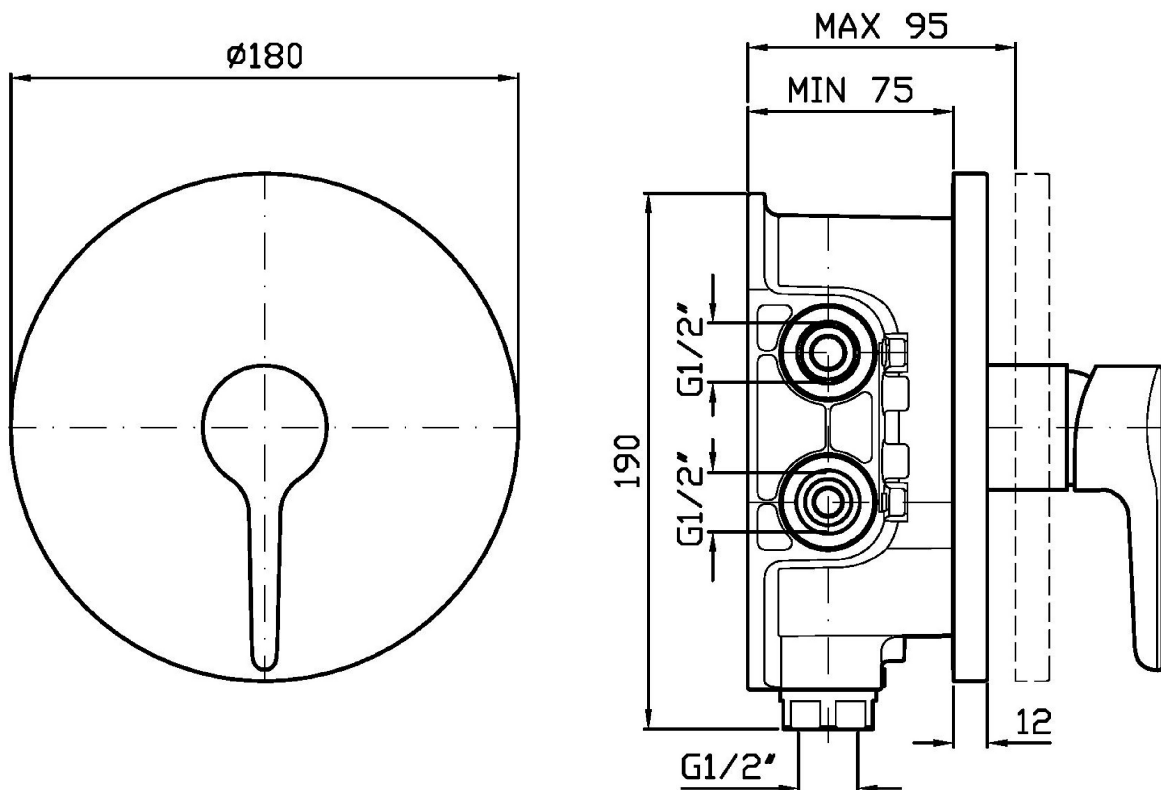

MEDAMEDA

ZMM090

Disegno Complessivo / Overall Drawing

Note / Notes