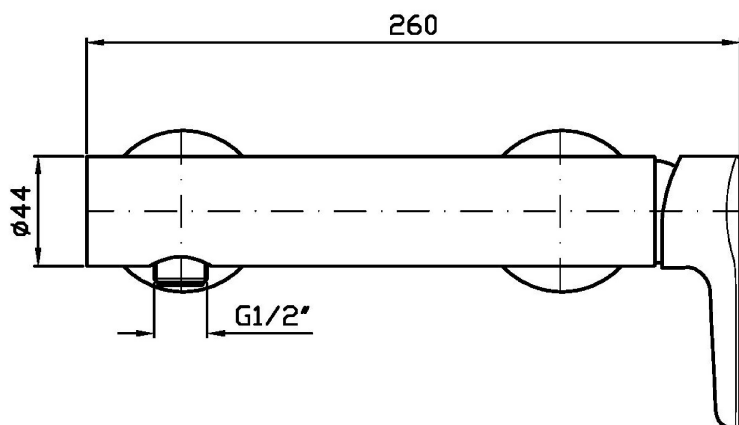

MEDAMEDA

ZMM076

Disegno Complessivo / Overall Drawing

Note / Notes