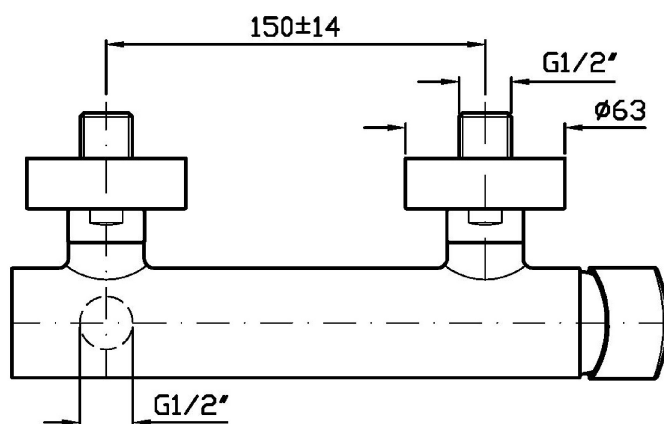

MEDAMEDA

ZMM076

Disegno Complessivo / Overall Drawing

Note / Notes