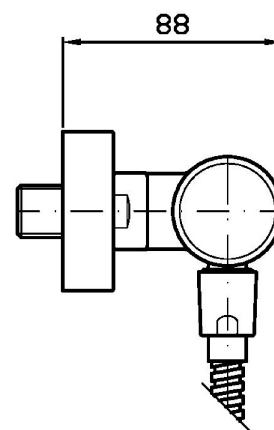

MEDAMEDA

ZMM076

Disegno Complessivo / Overall Drawing

Note / Notes