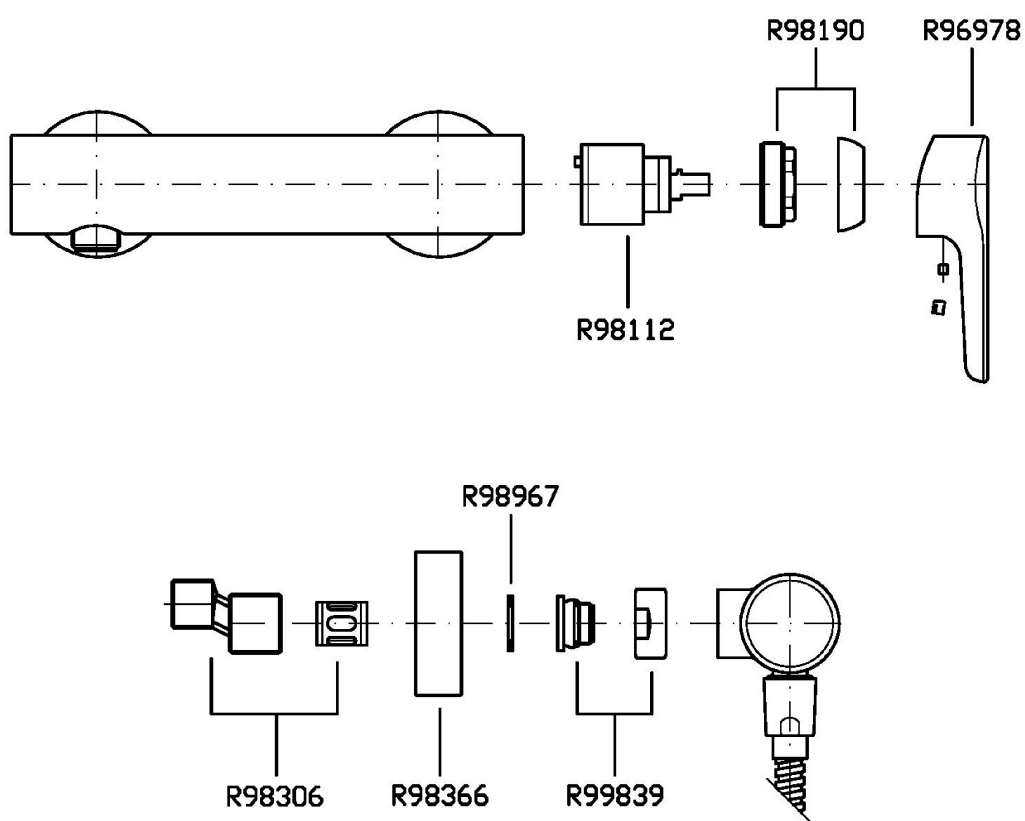

MEDAMEDA

ZMM076

Esplosi / Exploded