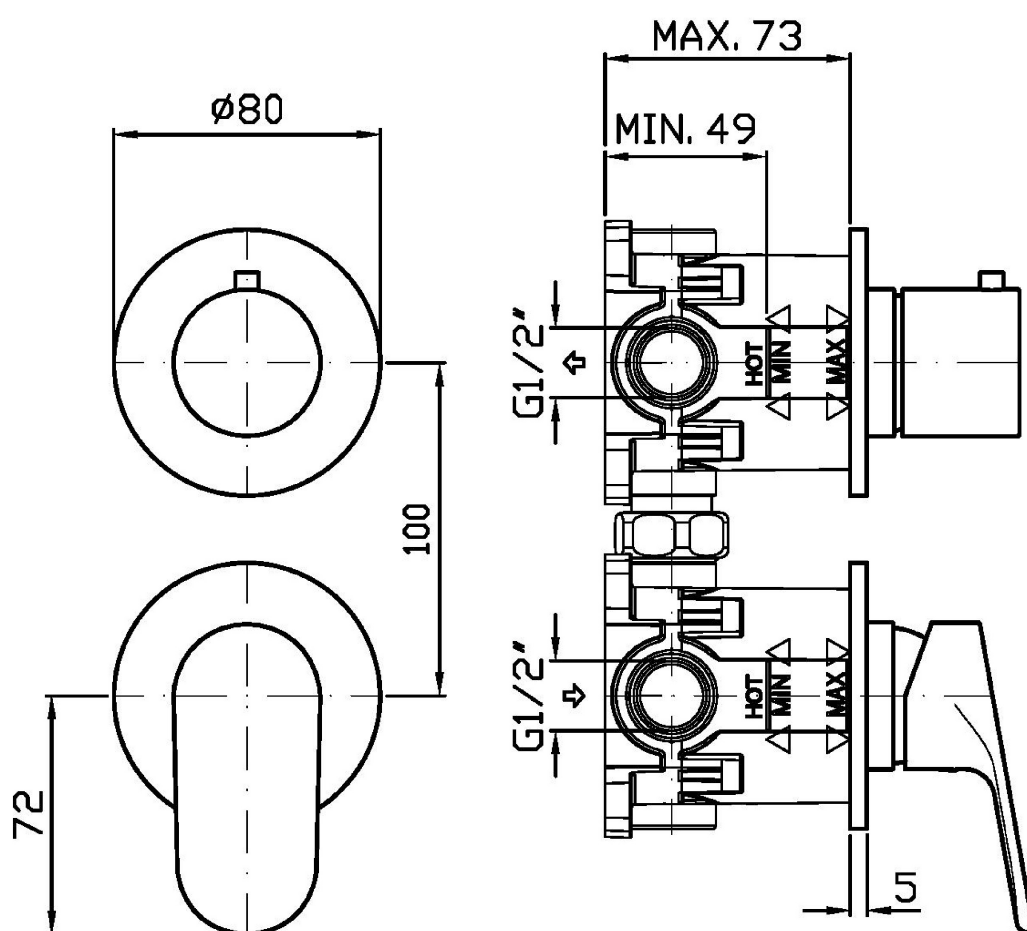

NIKKO

ZKK778

Disegno Complessivo / Overall Drawing