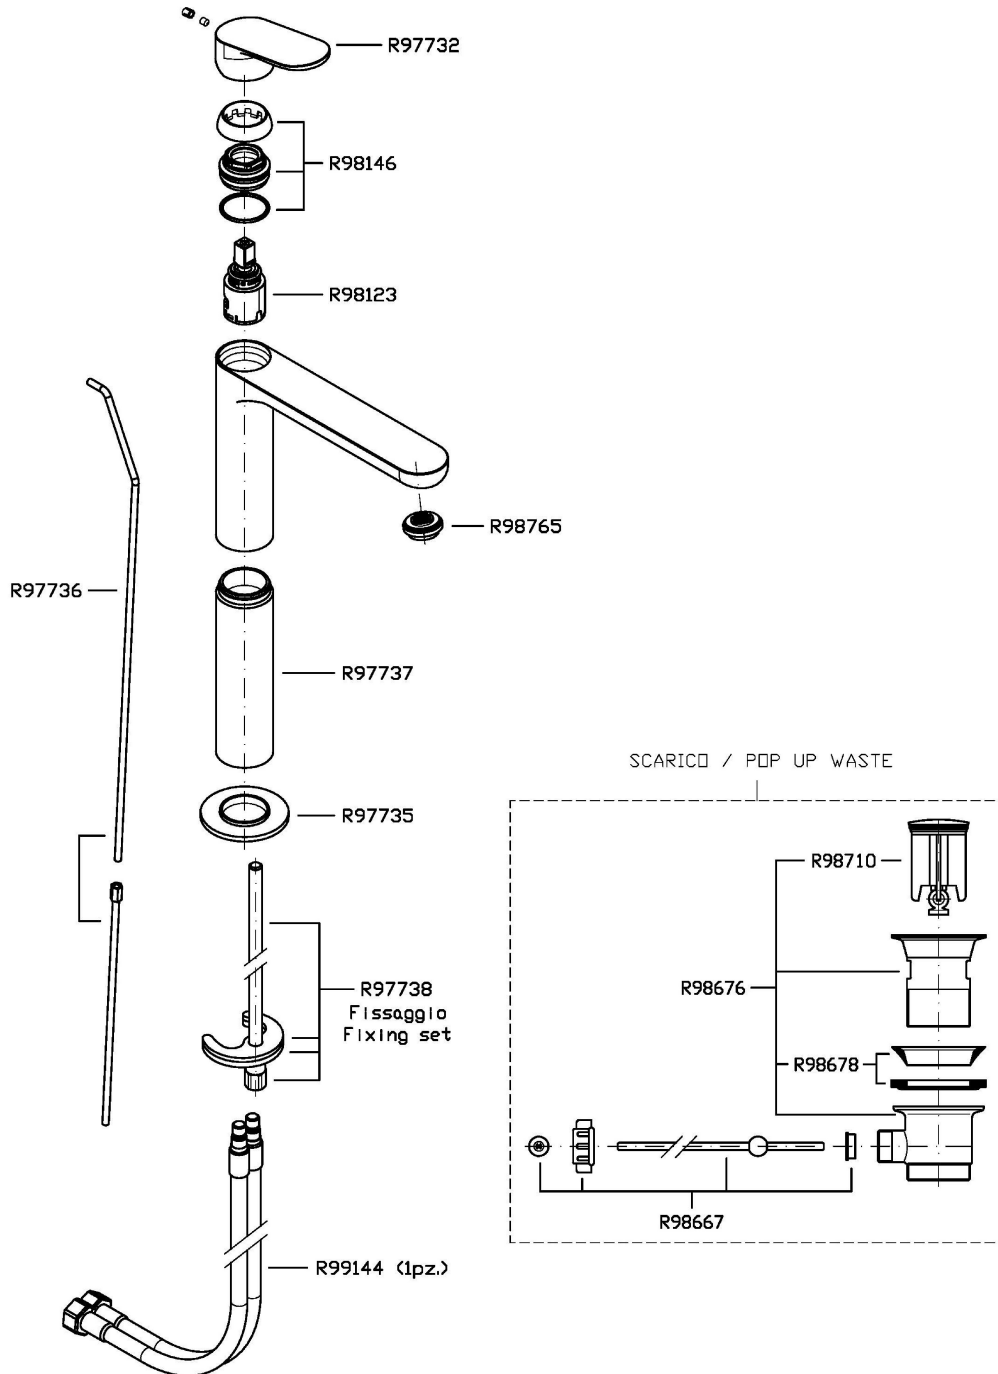

NIKKO

ZKK701

Esplosi / Exploded