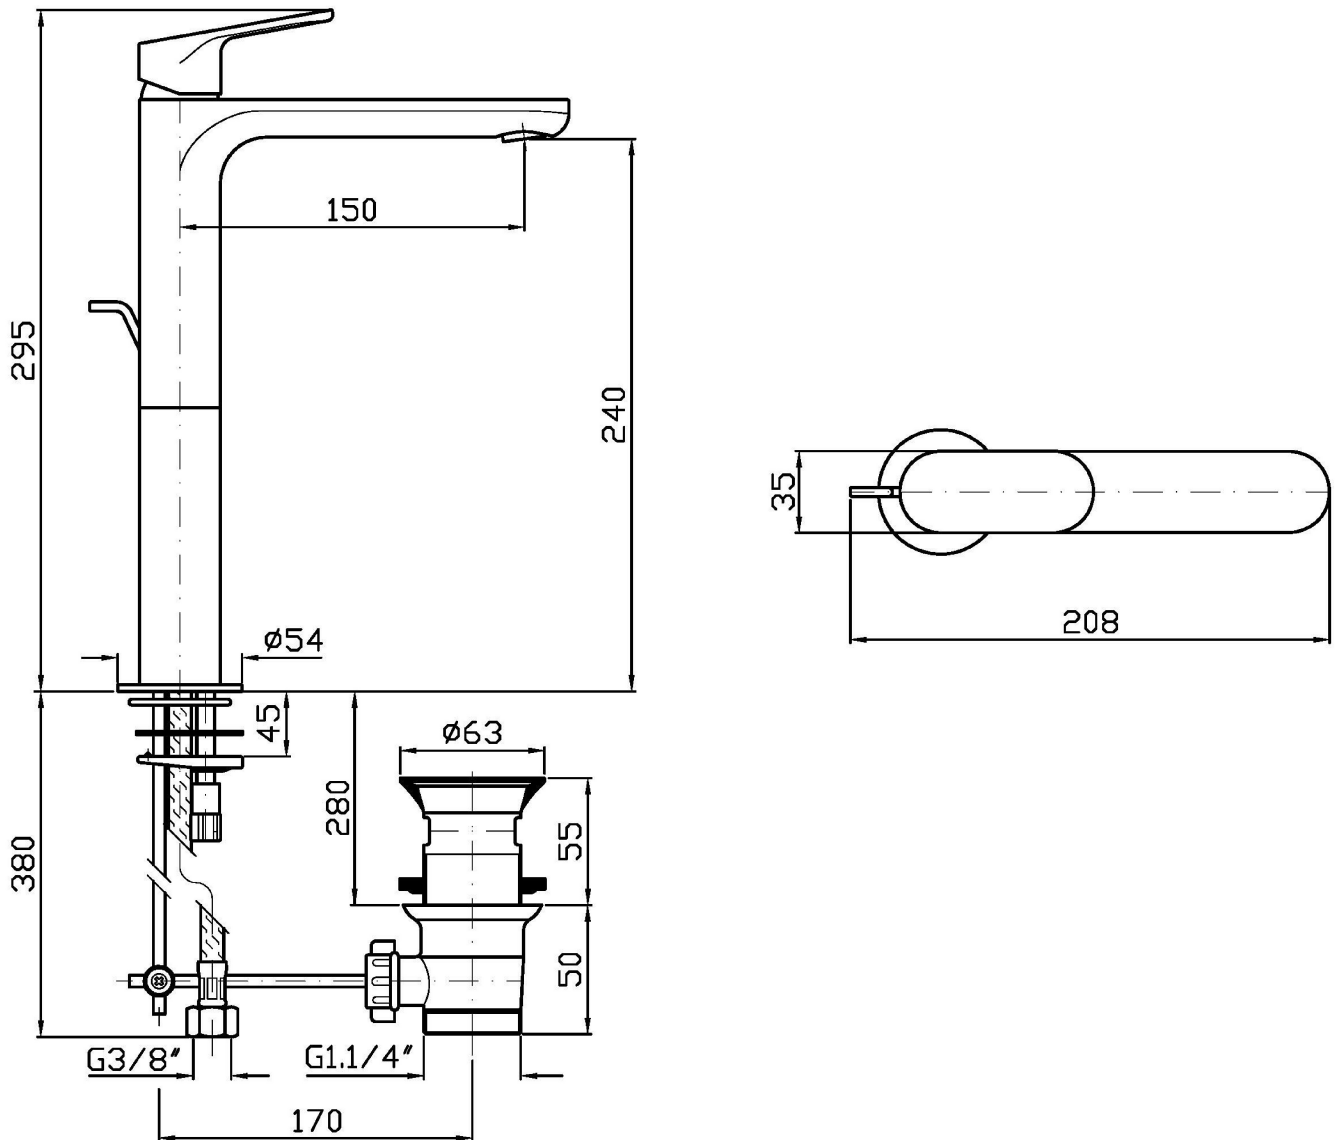

NIKKO

ZKK701

Disegno Complessivo / Overall Drawing