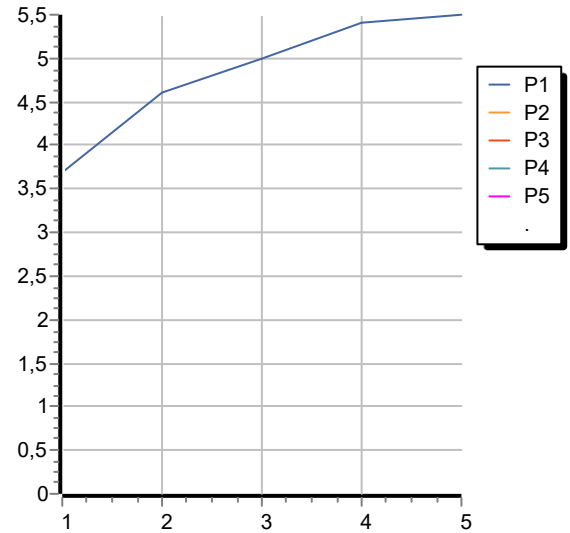

Single lever basin mixer with extended spout, aerator, 1 ¼" pop-up waste, flexible tails. Spout projection 175 mm. Water Saving - water flow rate of 6 l/min or less.

Finiture / Finishes

Cromo / Chrome

C3
Nickel Spazzolato / Brushed
NickelN1
Nero Opaco Goffrato / Embossed
Matt Black

Portate / Flowrates (lt/min)

PRESSIONE PRESSURE	1 BAR	2 BAR	3 BAR	4 BAR	5 BAR
P1 LAVABO BASIN	3,7	4,6	5	5,4	5,5
P2					
P3					
P4					
P5					

NIKKO

ZKK699

Pesi e Misure / Weights and Sizes

Peso (Kg) Weight (lb)	1,82 (Kg)	4,01 (lb)
Volume test (dc3) - (in3)	7,50 (dc3)	457,68 (in3)
h (mm) - (in)	90,00 (mm)	3,54 (in)
L1 (mm) - (in)	250,00 (mm)	9,84 (in)
L2 (mm) - (in)	333,00 (mm)	13,11 (in)