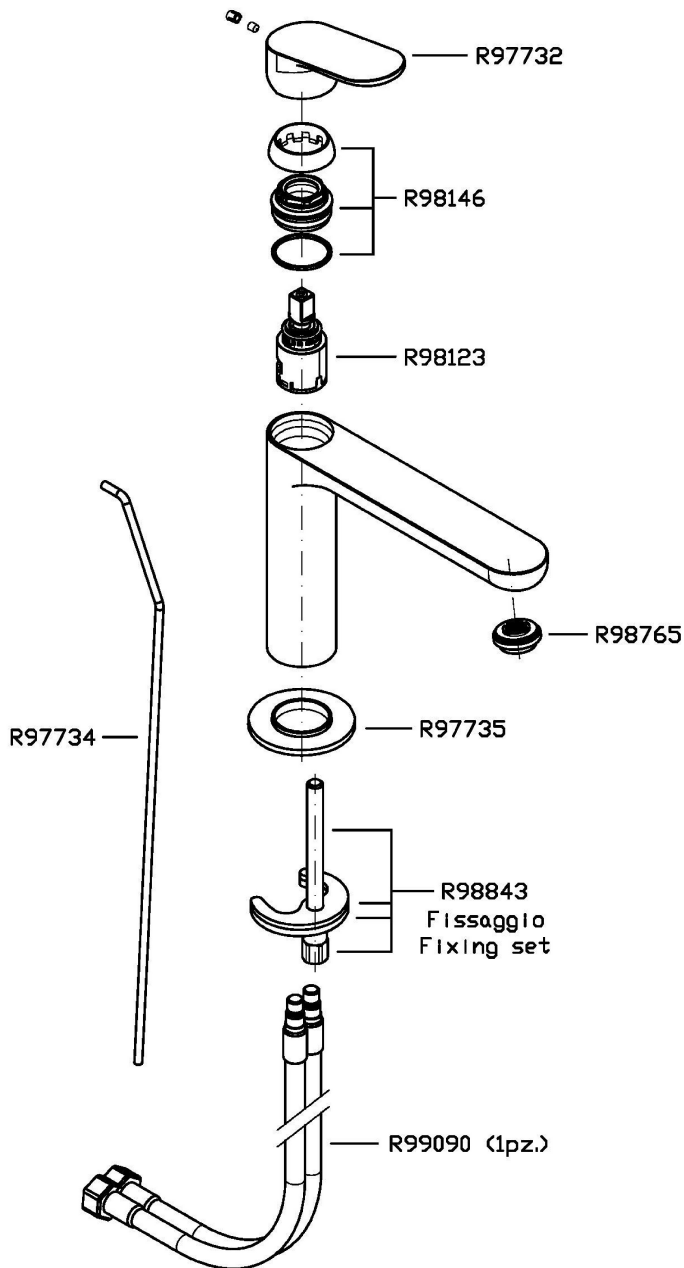

NIKKO

ZKK699

Esplosi / Exploded