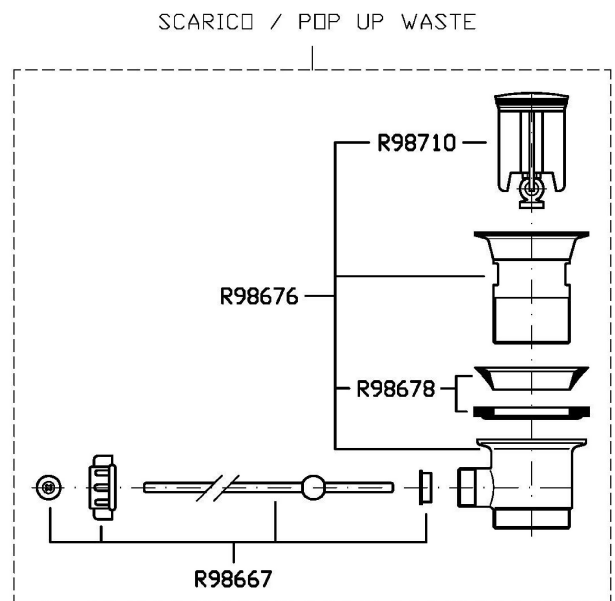

Single lever basin mixer with extended spout, aerator, 1 ¼" pop-up waste, flexible tails. Spout projection 175 mm. Water Saving - water flow rate of 6 l/min or less.

Finiture / Finishes

Cromo / Chrome

C3
Nickel Spazzolato / Brushed
NickelN1
Nero Opaco Goffrato / Embossed
Matt Black

NIKKO

ZKK699

Disegno Complessivo / Overall Drawing

NIKKO

ZKK699

Esplosi / Exploded

NIKKO

ZKK699

Portate / Flowrates (lt/min)

PRESSIONE PRESSURE	1 BAR	2 BAR	3 BAR	4 BAR	5 BAR
P1 LAVABO BASIN	3,7	4,6	5	5,4	5,5
P2					
P3					
P4					
P5					

NIKKO

ZKK699

Pesi e Misure / Weights and Sizes

Peso (Kg) Weight (lb)	1,82 (Kg)	4,01 (lb)
Volume test (dc3) - (in3)	7,50 (dc3)	457,68 (in3)
h (mm) - (in)	90,00 (mm)	3,54 (in)
L1 (mm) - (in)	250,00 (mm)	9,84 (in)
L2 (mm) - (in)	333,00 (mm)	13,11 (in)