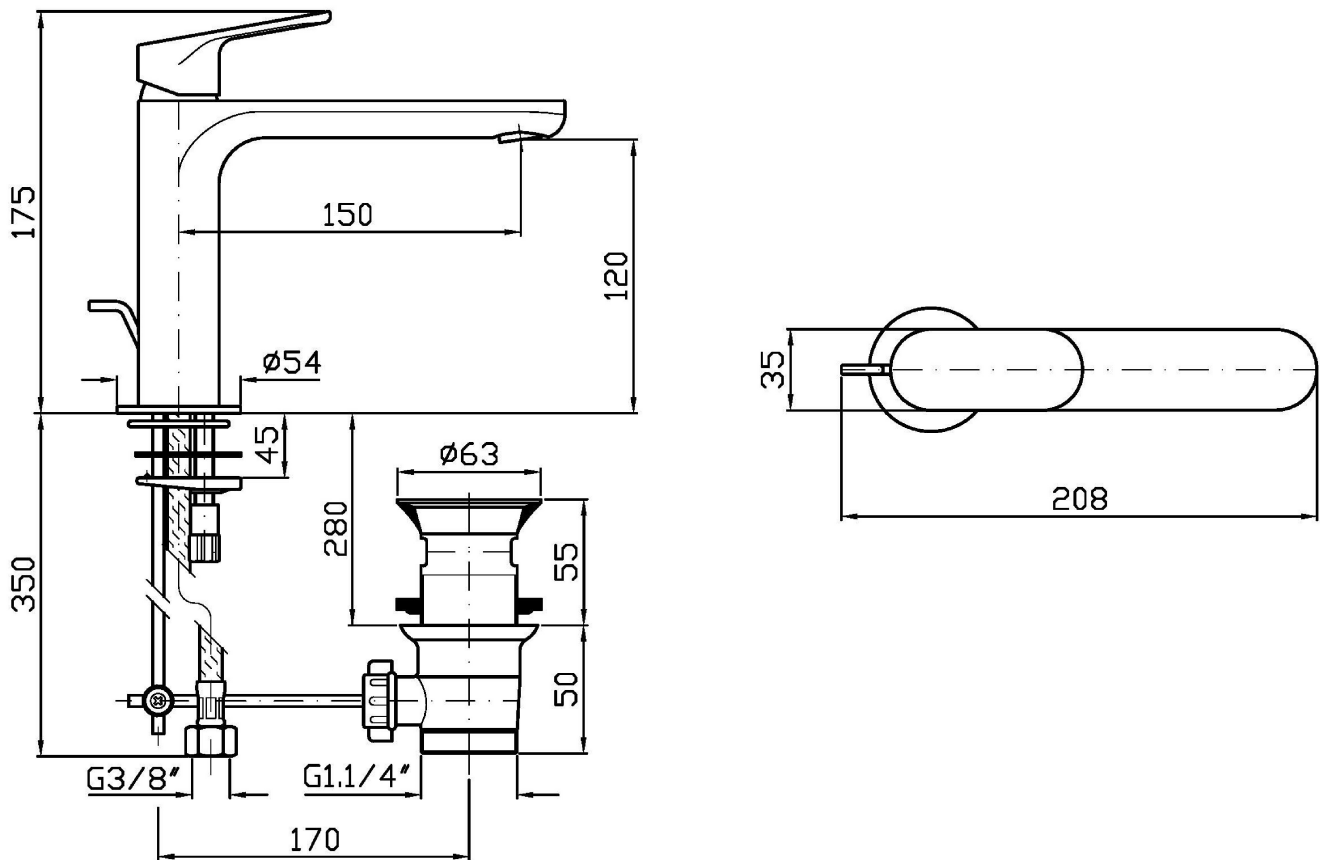

NIKKO

ZKK699

Disegno Complessivo / Overall Drawing