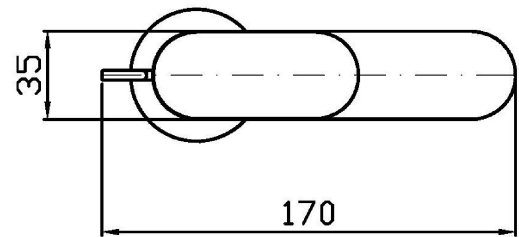

NIKKO

ZKK697

Disegno Complessivo / Overall Drawing