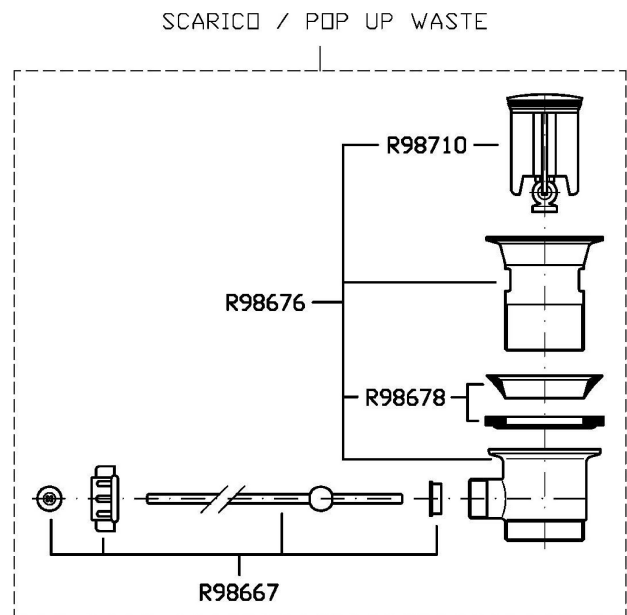

Single lever basin mixer with aerator, 1 ¼" pop-up waste, flexible tails.
Water Saving - water flow rate of 6 l/min or less.

Finiture / Finishes

Cromo / Chrome

C3
Nickel Spazzolato / Brushed
NickelN1
Nero Opaco Goffrato / Embossed
Matt Black

NIKKO

ZKK697

Disegno Complessivo / Overall Drawing

NIKKO

ZKK697

Esplosi / Exploded

NIKKO

ZKK697

Portate / Flowrates (lt/min)

PRESSIONE PRESSURE	1 BAR	2 BAR	3 BAR	4 BAR	5 BAR
P1 LAVABO BASIN	3,7	4,6	5	5,4	5,5
P2					
P3					
P4					
P5					

NIKKO

ZKK697

Pesi e Misure / Weights and Sizes

Peso (Kg) Weight (lb)	1,56 (Kg)	3,44 (lb)
Volume test (dc3) - (in3)	4,05 (dc3)	247,15 (in3)
h (mm) - (in)	70,00 (mm)	2,76 (in)
L1 (mm) - (in)	150,00 (mm)	5,91 (in)
L2 (mm) - (in)	385,00 (mm)	15,16 (in)