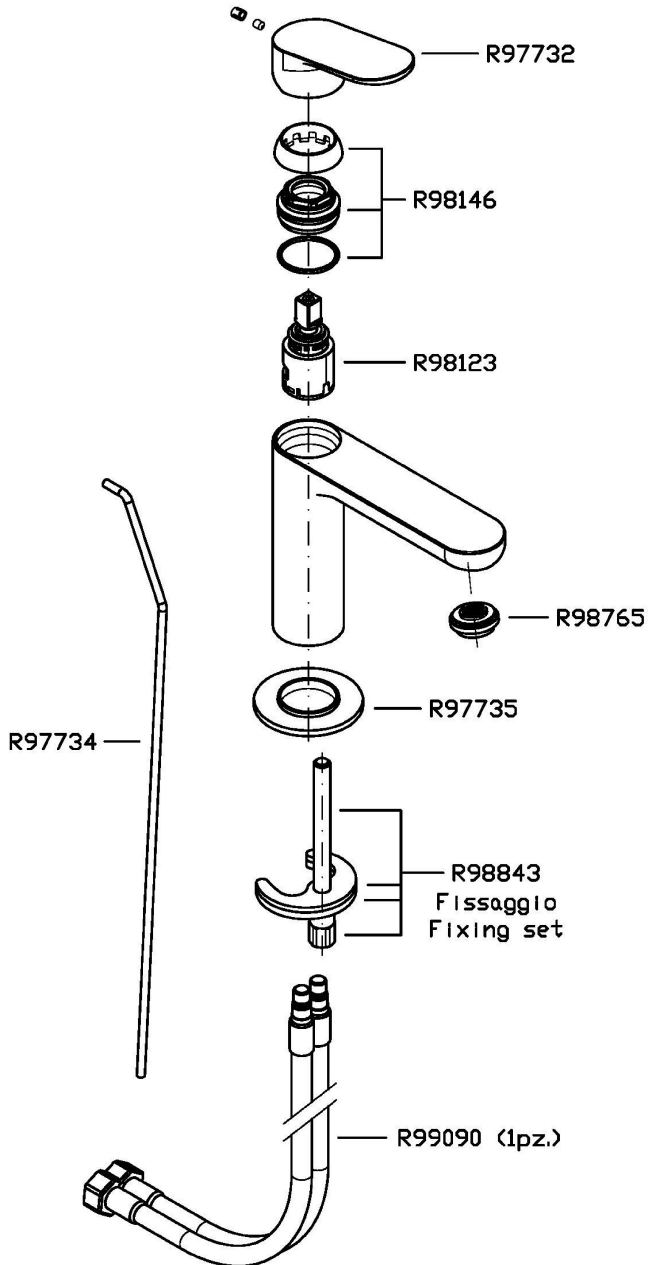

Single lever basin mixer with aerator, 1 ¼" pop-up waste, flexible tails.
Water Saving - water flow rate of 6 l/min or less.

Finiture / Finishes

Cromo / Chrome

C3
Nickel Spazzolato / Brushed
NickelN1
Nero Opaco Goffrato / Embossed
Matt Black

NIKKO

ZKK697

Disegno Complessivo / Overall Drawing

NIKKO

ZKK697

Esplosi / Exploded

NIKKO

ZKK697

Portate / Flowrates (lt/min)

PRESSIONE PRESSURE	1 BAR	2 BAR	3 BAR	4 BAR	5 BAR
P1 LAVABO BASIN	3,7	4,6	5	5,4	5,5
P2					
P3					
P4					
P5					

NIKKO

ZKK697

Pesi e Misure / Weights and Sizes

Peso (Kg) Weight (lb)	1,56 (Kg)	3,44 (lb)
Volume test (dc3) - (in3)	4,05 (dc3)	247,15 (in3)
h (mm) - (in)	70,00 (mm)	2,76 (in)
L1 (mm) - (in)	150,00 (mm)	5,91 (in)
L2 (mm) - (in)	385,00 (mm)	15,16 (in)