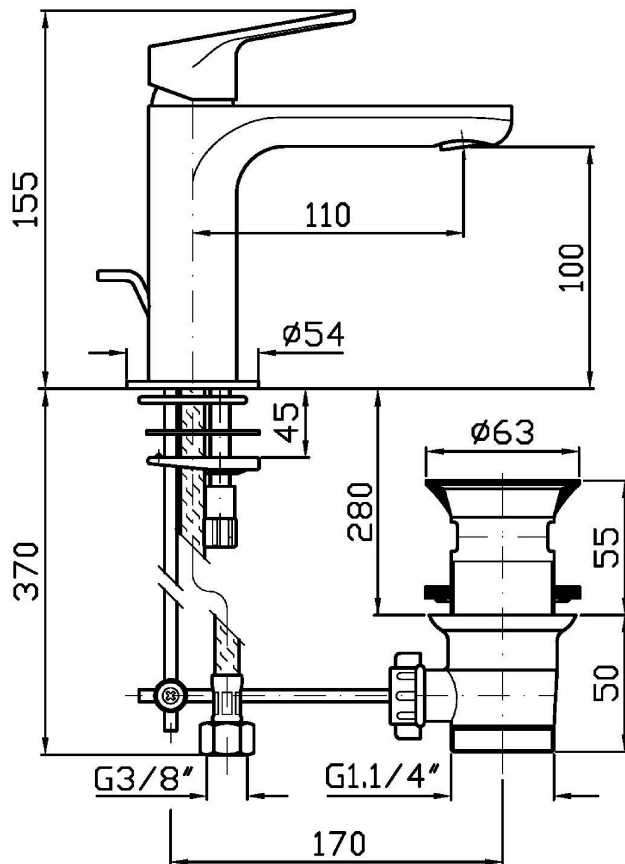

NIKKO

ZKK697

Disegno Complessivo / Overall Drawing