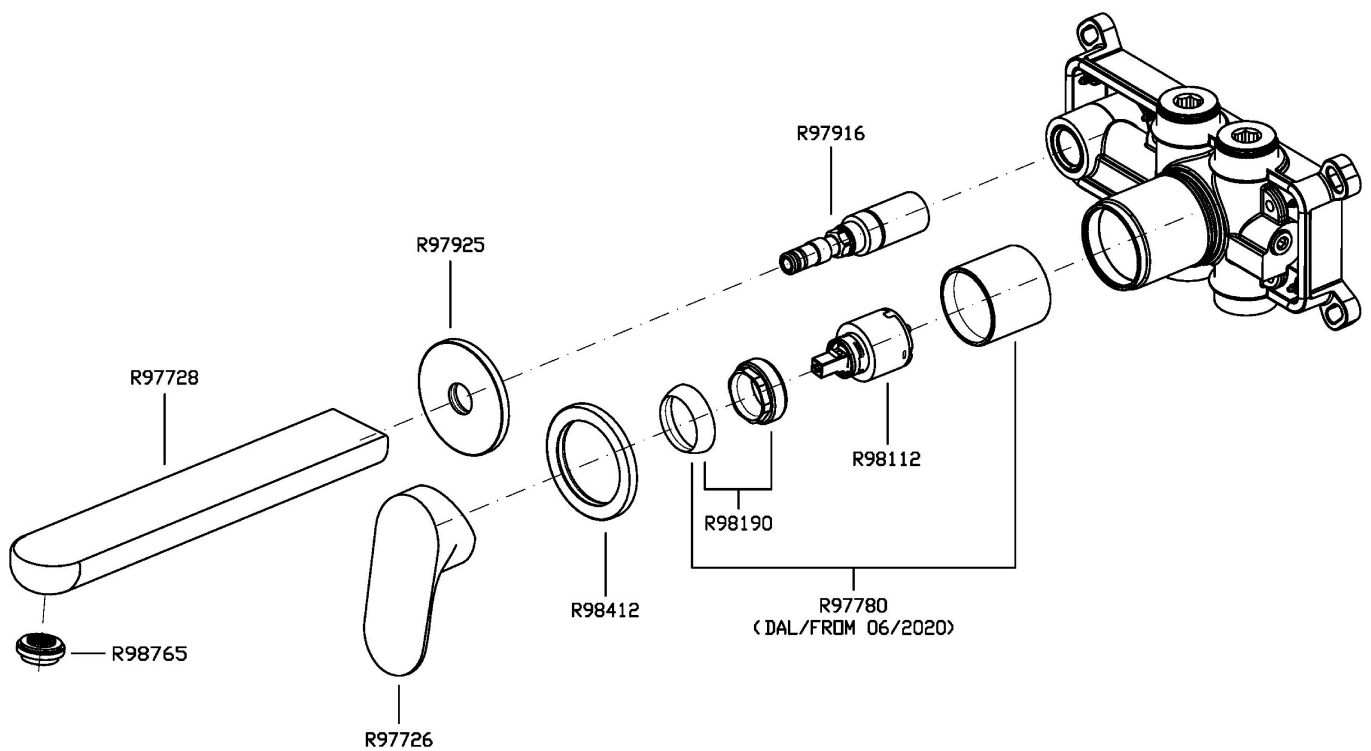

NIKKO

ZKK672

Esplosi / Exploded