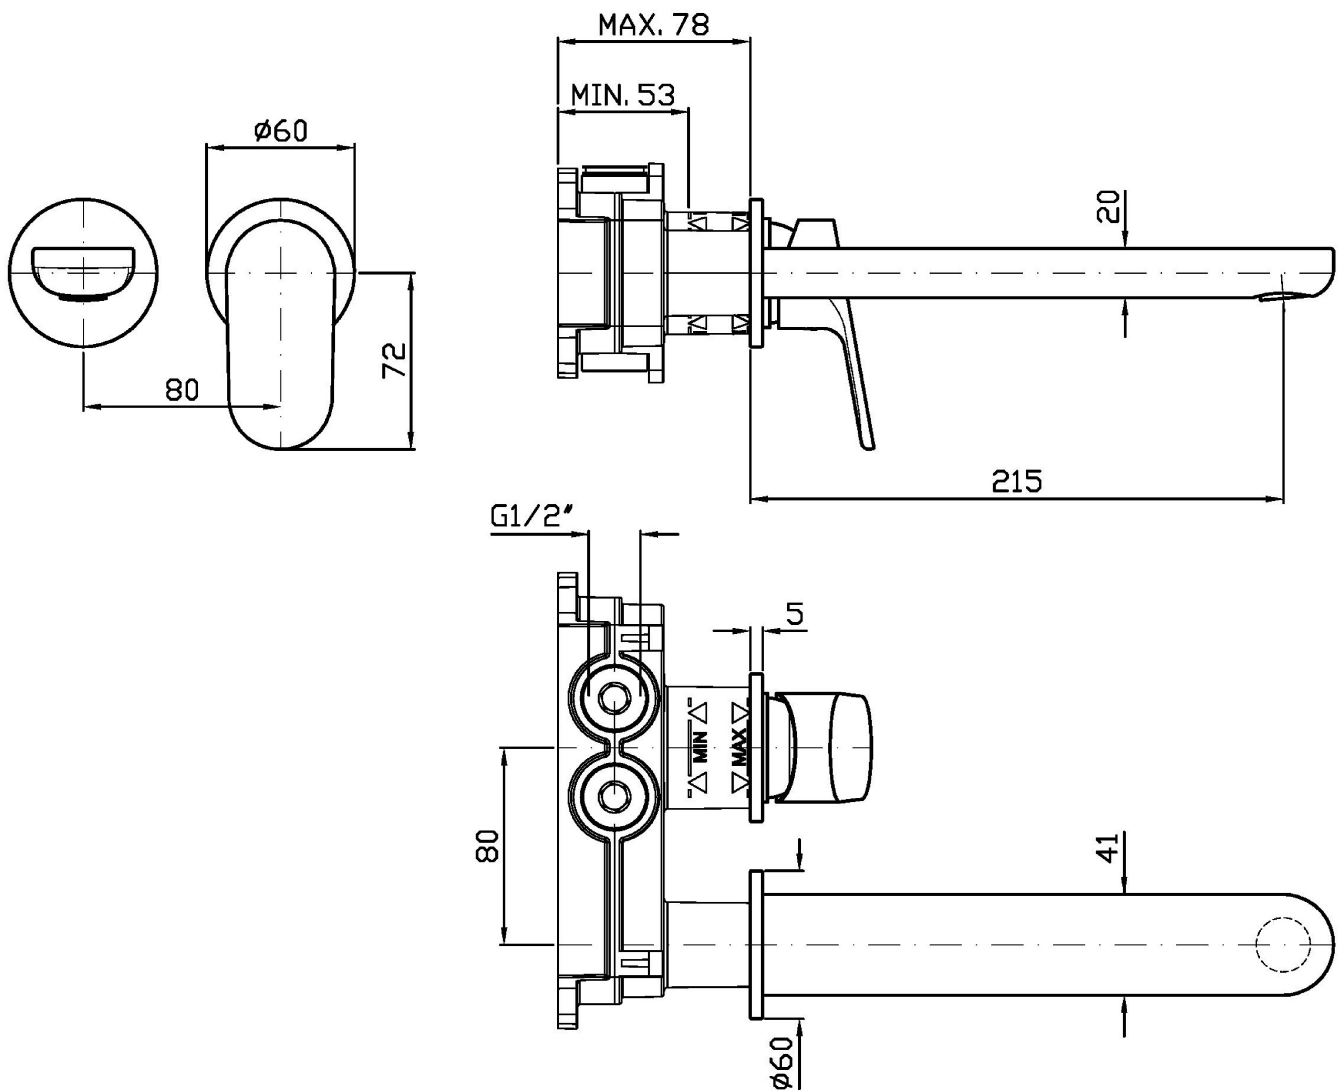

NIKKO

ZKK672

Disegno Complessivo / Overall Drawing