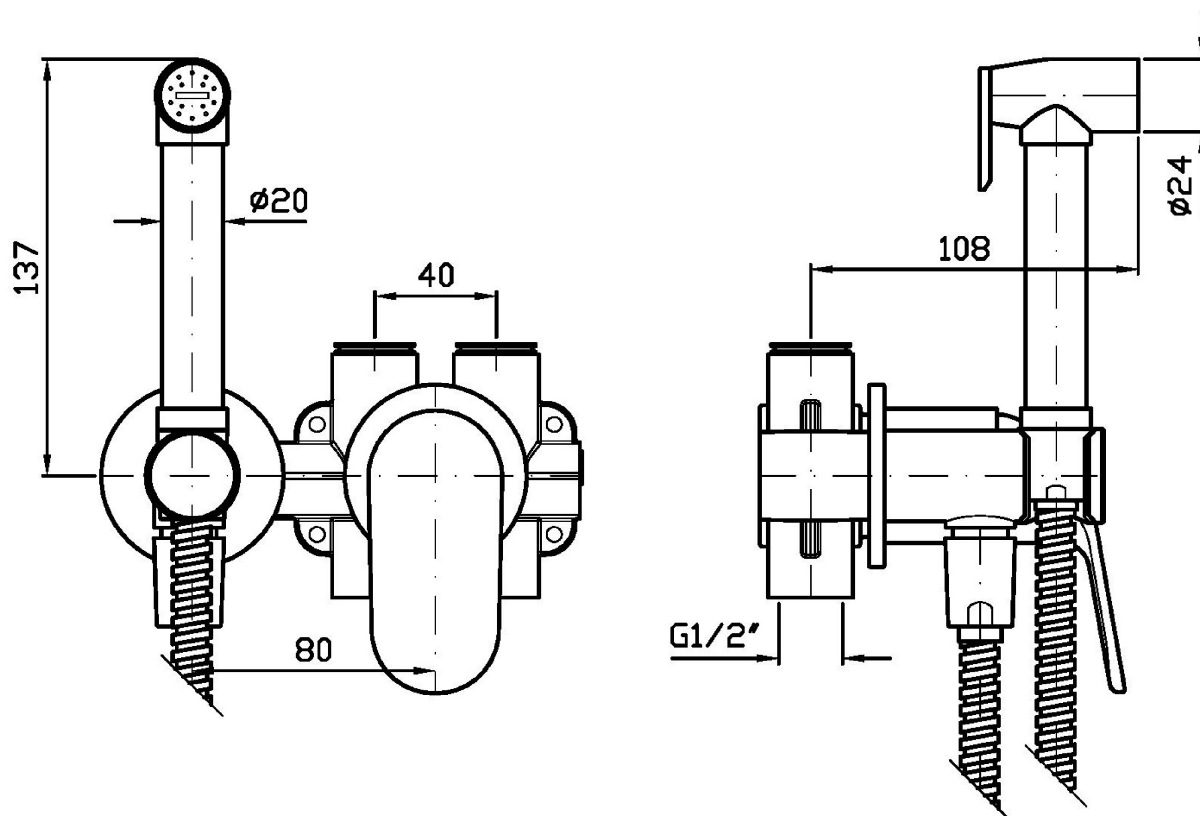

NIKKO

ZKK417

Disegno Complessivo / Overall Drawing

Note / Notes