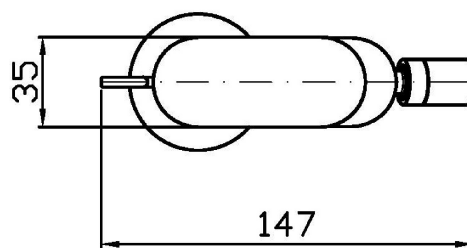

NIKKO

ZKK320

Disegno Complessivo / Overall Drawing