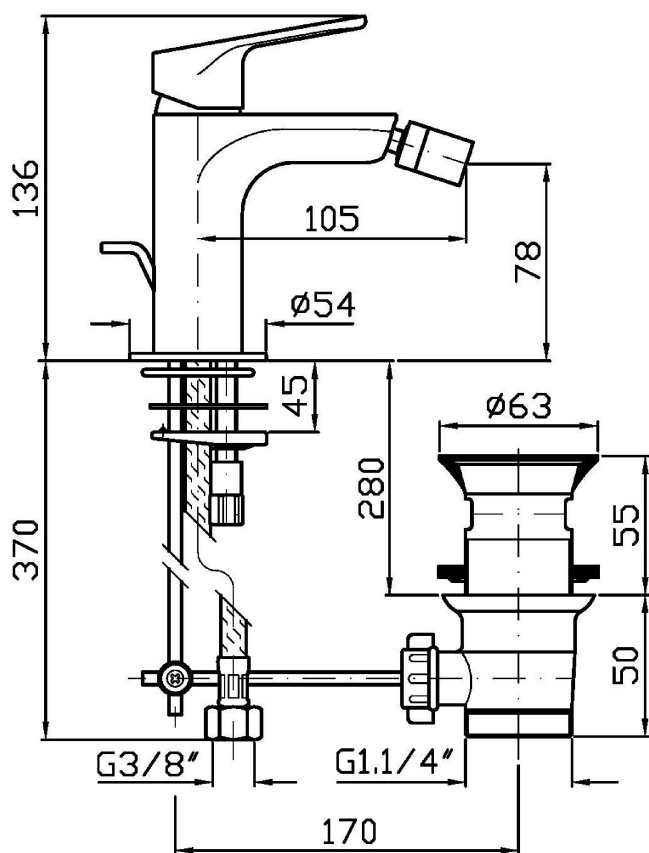

NIKKO

ZKK320

Disegno Complessivo / Overall Drawing