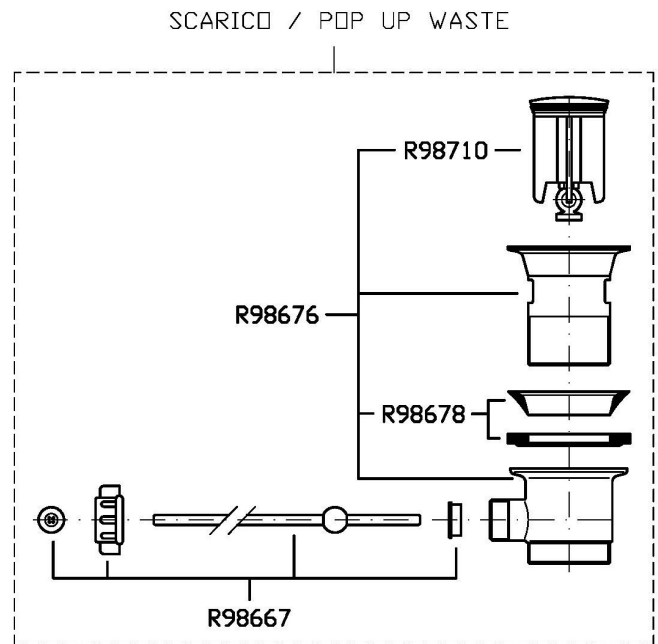

Single lever bidet mixer with aerator, 1 ¼" pop-up waste, flexible tails.
Water Saving - water flow rate of 6 l/min or less.

Finiture / Finishes

Cromo / Chrome

C3
Nickel Spazzolato / Brushed
Nickel

N1
Nero Opaco Goffrato / Embossed
Matt Black

NIKKO

ZKK320

Disegno Complessivo / Overall Drawing

NIKKO

ZKK320

Esplosi / Exploded

NIKKO

ZKK320

Portate / Flowrates (lt/min)

PRESSIONE PRESSURE	1 BAR	2 BAR	3 BAR	4 BAR	5 BAR
P1 BIDET BIDET	2,7	3,6	4,2	4,3	4,2
P2					
P3					
P4					
P5					

NIKKO

ZKK320

Pesi e Misure / Weights and Sizes

Peso (Kg) Weight (lb)	1,40 (Kg)	3,09 (lb)
Volume test (dc3) - (in3)	4,05 (dc3)	247,15 (in3)
h (mm) - (in)	70,00 (mm)	2,76 (in)
L1 (mm) - (in)	150,00 (mm)	5,91 (in)
L2 (mm) - (in)	385,00 (mm)	15,16 (in)