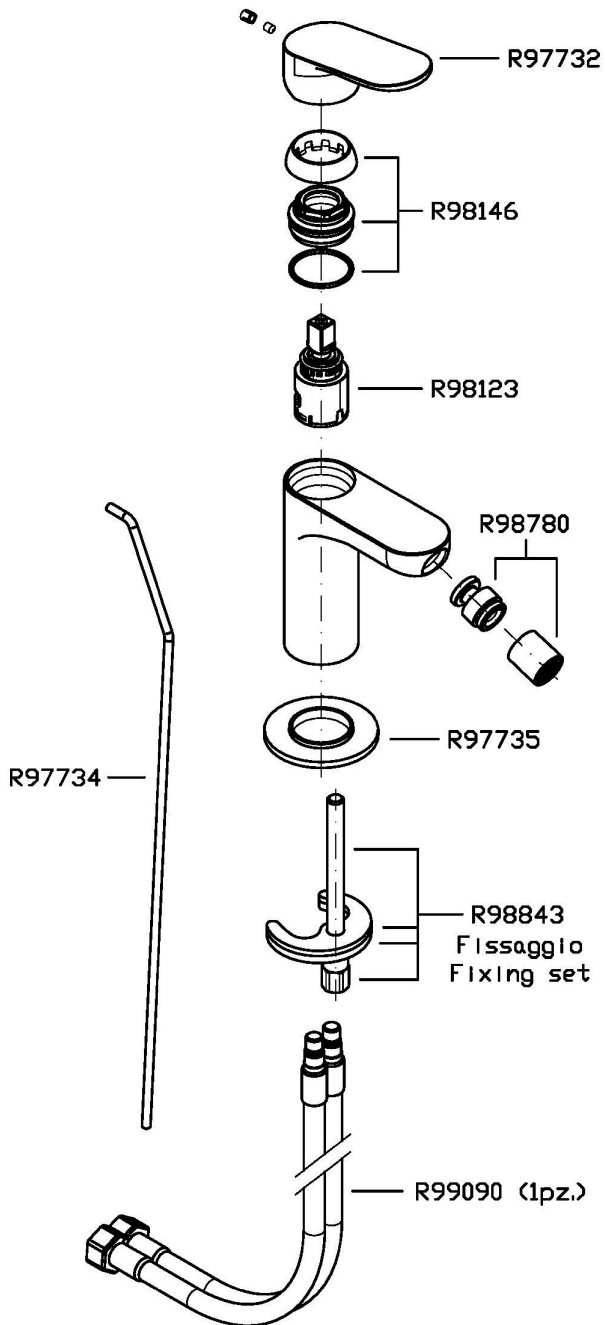

Single lever bidet mixer with aerator, 1 ¼" pop-up waste, flexible tails.
Water Saving - water flow rate of 6 l/min or less.

Finiture / Finishes

Cromo / Chrome

C3
Nickel Spazzolato / Brushed
Nickel

N1
Nero Opaco Goffrato / Embossed
Matt Black

NIKKO

ZKK320

Disegno Complessivo / Overall Drawing

NIKKO

ZKK320

Esplosi / Exploded

NIKKO

ZKK320

Portate / Flowrates (lt/min)

PRESSIONE PRESSURE	1 BAR	2 BAR	3 BAR	4 BAR	5 BAR
P1 BIDET BIDET	2,7	3,6	4,2	4,3	4,2
P2					
P3					
P4					
P5					

NIKKO

ZKK320

Pesi e Misure / Weights and Sizes

Peso (Kg) Weight (lb)	1,40 (Kg)	3,09 (lb)
Volume test (dc3) - (in3)	4,05 (dc3)	247,15 (in3)
h (mm) - (in)	70,00 (mm)	2,76 (in)
L1 (mm) - (in)	150,00 (mm)	5,91 (in)
L2 (mm) - (in)	385,00 (mm)	15,16 (in)