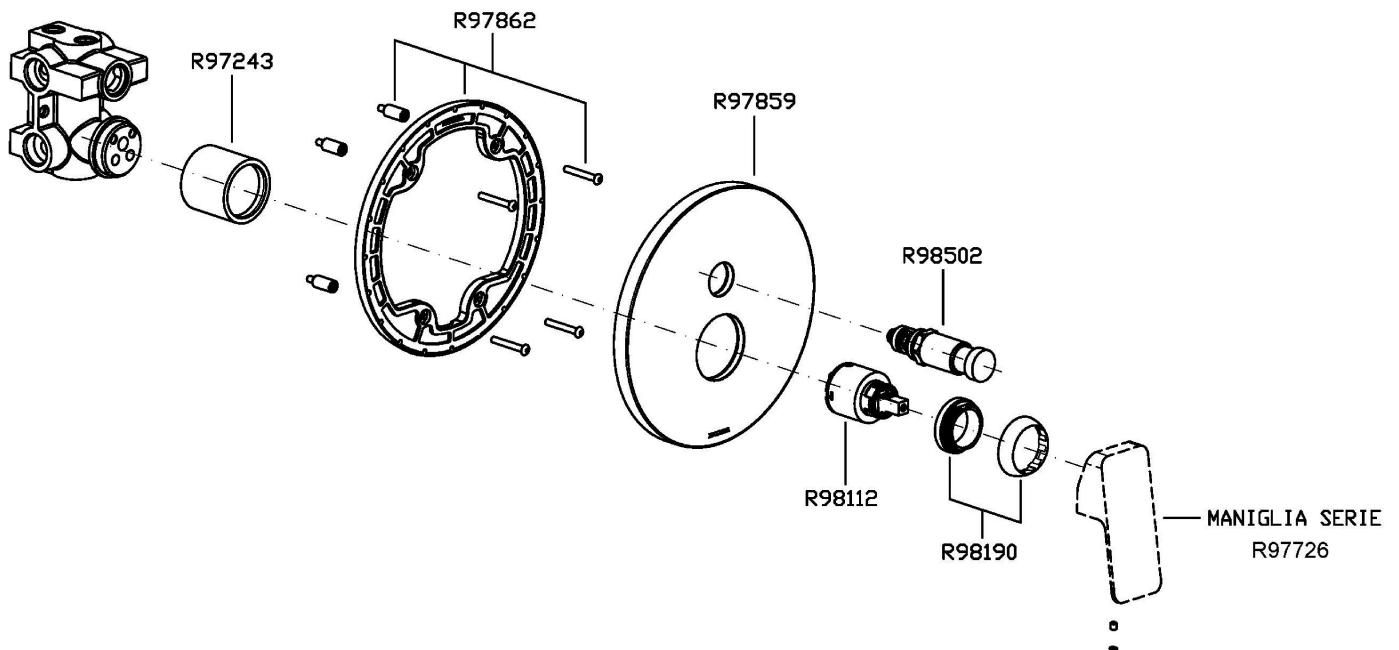

Built-in single lever bath shower mixer with diverter, for Zetasystem (R97800) universal built-in body.

R97800

Zetasystem - Corpo incasso universale /
Zetasystem - universal built-in body

Finiture / Finishes

Esplosi / Exploded

NIKKO

ZKK096

Portate / Flowrates (lt/min)

PRESSIONE PRESSURE	1 BAR	2 BAR	3 BAR	4 BAR	5 BAR
USCITA PRIMARIA PRIMARY OUTLET <i>P1</i>	12	17	22	25	28
USCITA SECONDARIA SECONDARY OUTLET <i>P2</i>	11	16	21	24	27
<i>P3</i>					
<i>P4</i>					
<i>P5</i>					

NIKKO

ZKK096

Pesi e Misure / Weights and Sizes

Peso (Kg) Weight (lb)	3,37 (Kg)	7,43 (lb)
Volume test (dc3) - (in3)	7,50 (dc3)	457,68 (in3)
h (mm) - (in)	90,00 (mm)	3,54 (in)
L1 (mm) - (in)	250,00 (mm)	9,84 (in)
L2 (mm) - (in)	333,00 (mm)	13,11 (in)