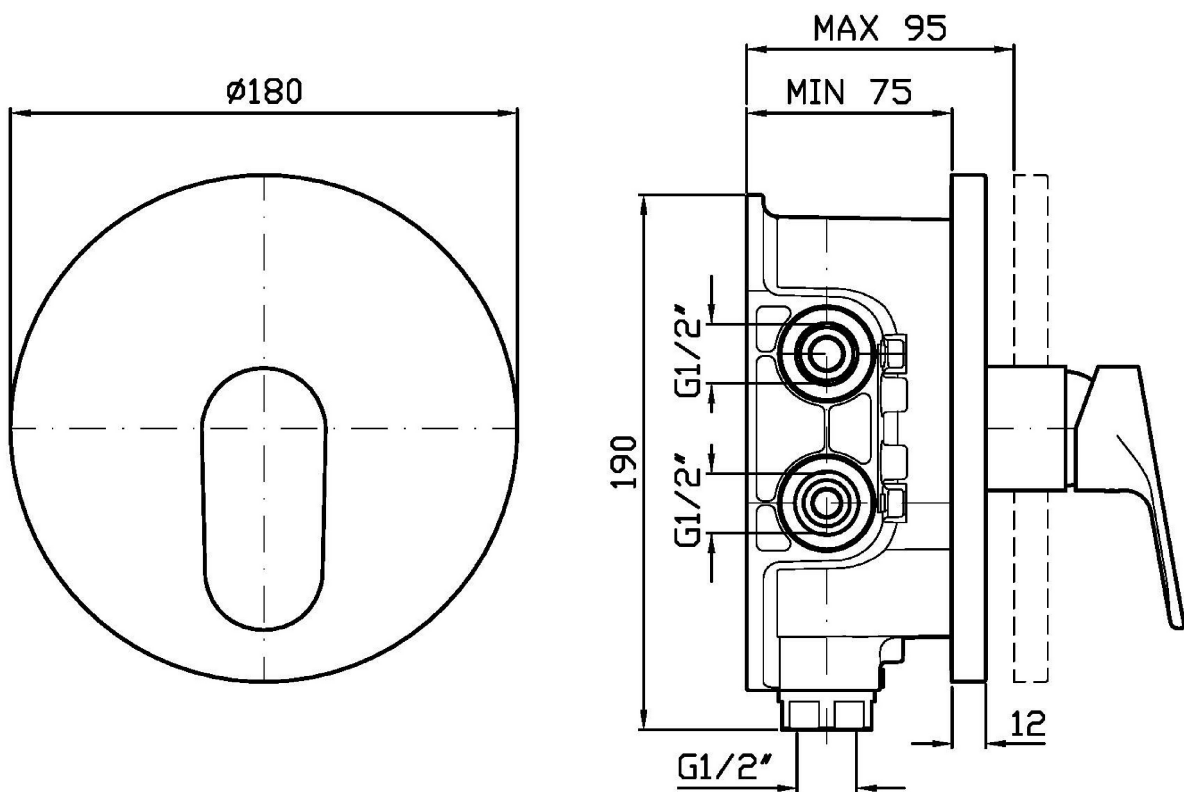

NIKKO

ZKK090

Disegno Complessivo / Overall Drawing