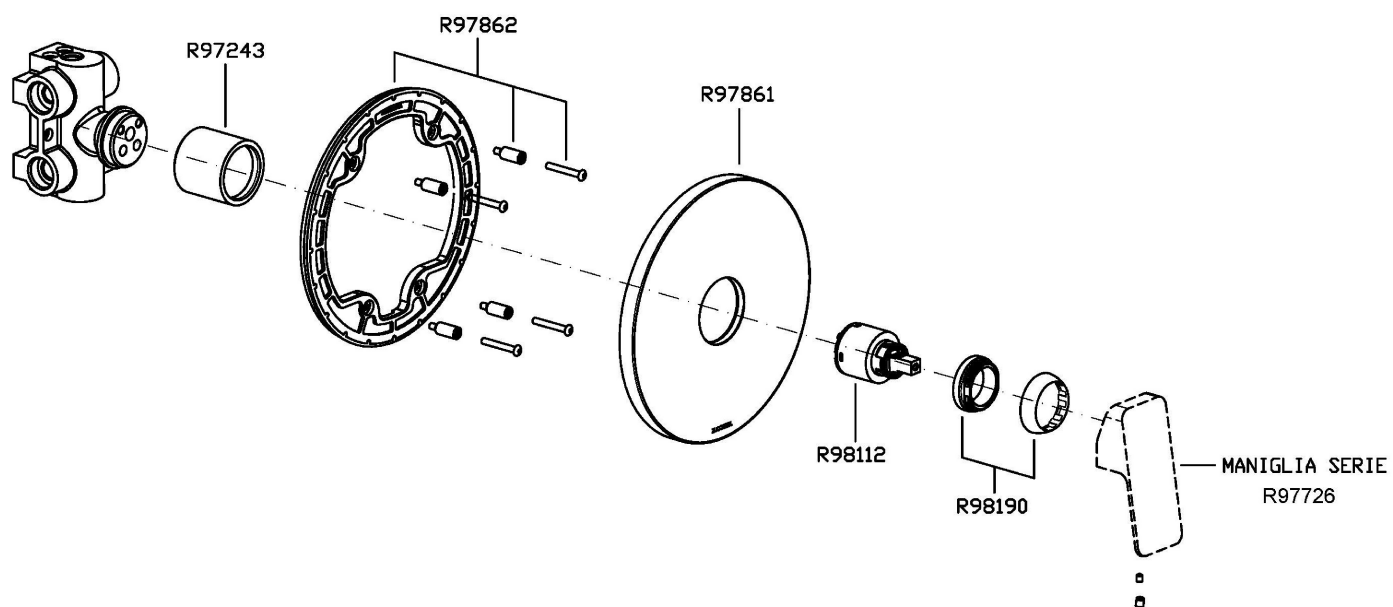

Built-in single lever shower mixer, for Zetasystem (R97800) universal built-in body.

R97800

Zetasystem - Corpo incasso universale /
Zetasystem - universal built-in body

Finiture / Finishes

 Cromo / Chrome

NIKKO

ZKK090

Portate / Flowrates (lt/min)

PRESSIONE PRESSURE	1 BAR	2 BAR	3 BAR	4 BAR	5 BAR
USCITA PRIMARIA PRIMARY OUTLET P1	12	17	22	25	28
P2					
P3					
P4					
P5					

NIKKO

ZKK090

Pesi e Misure / Weights and Sizes

Peso (Kg) Weight (lb)	3,00 (Kg)	6,61 (lb)
Volume test (dc3) - (in3)	7,50 (dc3)	457,68 (in3)
h (mm) - (in)	90,00 (mm)	3,54 (in)
L1 (mm) - (in)	250,00 (mm)	9,84 (in)
L2 (mm) - (in)	333,00 (mm)	13,11 (in)