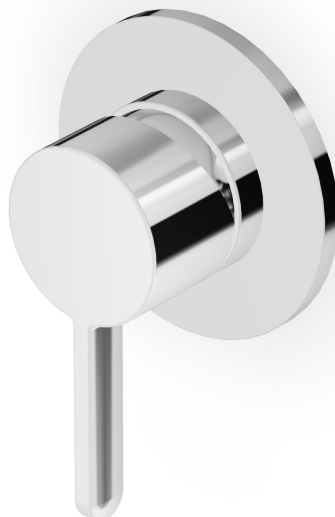

## ISY22

ZIS780

Miscelatore monocomando doccia incasso. / Built-in single lever shower mixer.

Miscelatore monocomando doccia incasso.

Built-in single lever shower mixer.

R96710

Parte incasso / Built-in part

Marchio / Brand ZUCCHETTI

Classe / Class WW

## ISY22

ZIS780

Finiture / Finishes

**P91**

Brushed PVD Copper /  
Brushed PVD Copper

Note / Notes