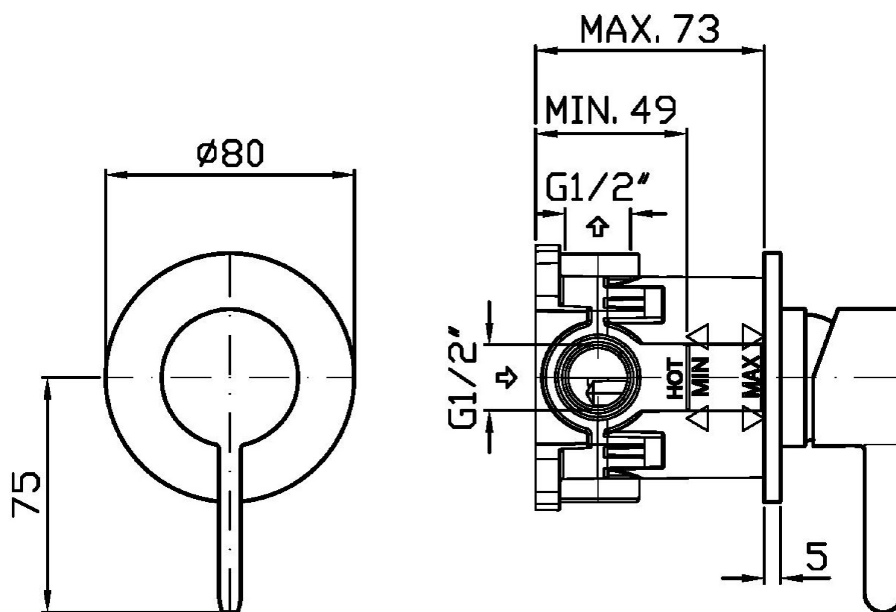

## ISY22

ZIS780

Disegno Complessivo / Overall Drawing

## ISY22

ZIS780

Pesi e Misure / Weights and Sizes

Peso ( Kg ) Weight ( lb )	0,49 ( Kg )	1,08 ( lb )
Volume test ( dc3 ) - ( in3 )	1,21 ( dc3 )	73,84 ( in3 )
h ( mm ) - ( in )	73,00 ( mm )	2,87 ( in )
L1 ( mm ) - ( in )	127,00 ( mm )	5,00 ( in )
L2 ( mm ) - ( in )	130,00 ( mm )	5,12 ( in )