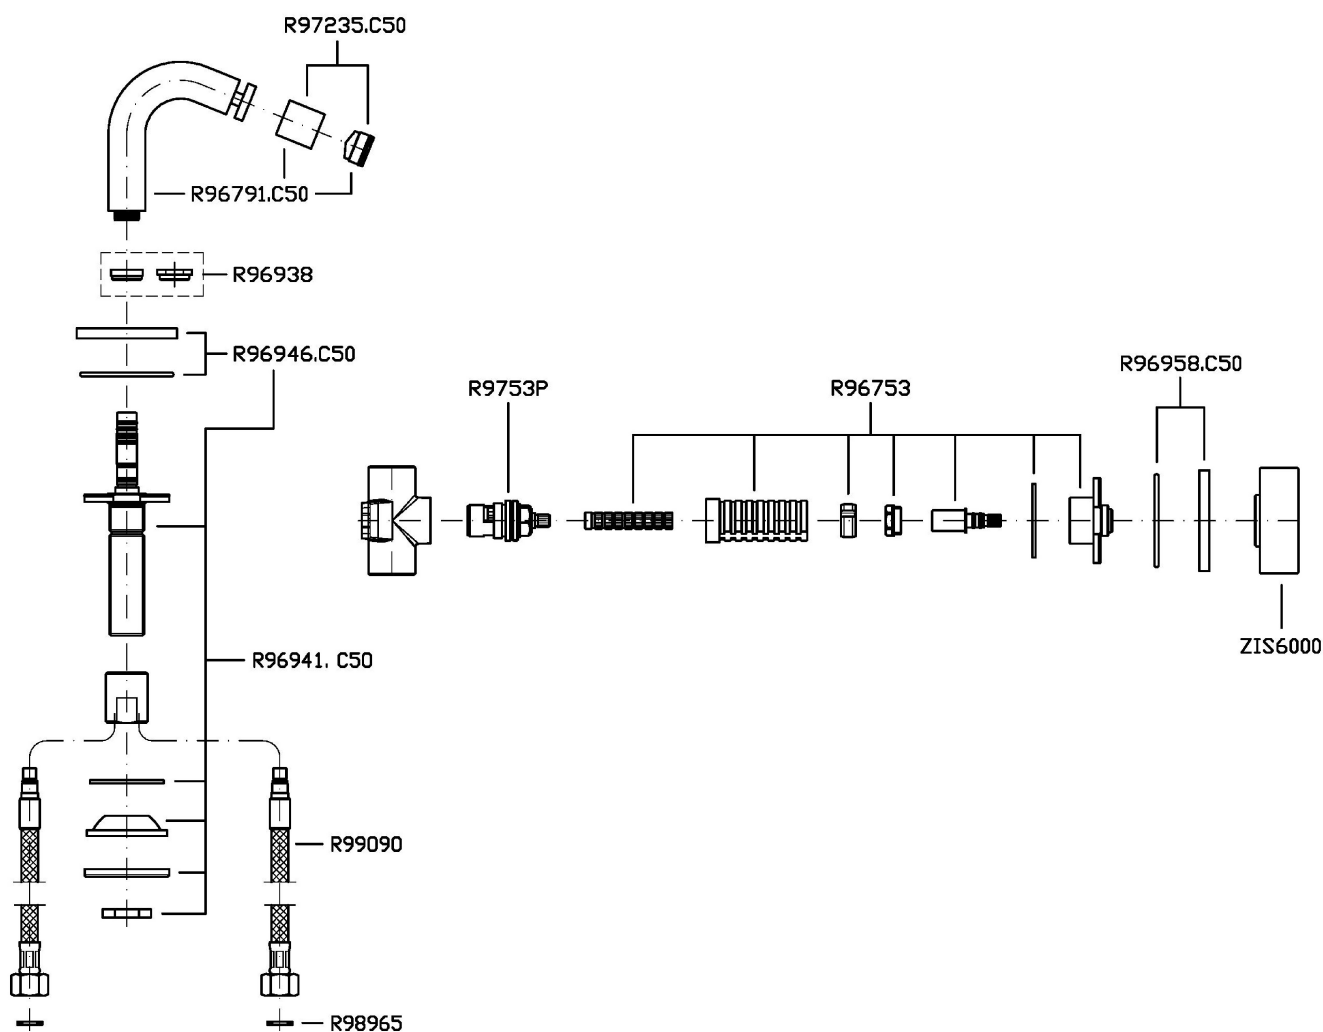

Water Saving - portata d'acqua uguale o inferiore a 6 l/min.

Built-in bidet mixer with deck-mounted swivel spout or lockable during installation. Without pop-up waste. Green marble Aver handles.

Water Saving - water flow rate of 6 l/min or less.

R99503

Parte incasso. / Built-in part.

Finiture / Finishes

 C50
Metal Black / Metal Black

ISY22

ZIS6751.C50 Disegno Complessivo / Overall Drawing

Note / Notes

ISY22

ZIS6751.C50 Esplosi / Exploded

ISY22

ZIS6751.C50 Portate / Flowrates (lt/min)

PRESSIONE PRESSURE	1 BAR	2 BAR	3 BAR	4 BAR	5 BAR
P1 BIDET BIDET	2,6	3,7	4,4	4,5	4,5
P2					
P3					
P4					
P5					

ISY22

ZIS6751.C50 Pesì e Misure / Weights and Sizes

Peso (Kg) Weight (lb)	2,50 (Kg)	5,51 (lb)
Volume test (dc3) - (in3)	11,01 (dc3)	671,87 (in3)
h (mm) - (in)	90,00 (mm)	3,54 (in)
L1 (mm) - (in)	335,00 (mm)	13,19 (in)
L2 (mm) - (in)	365,00 (mm)	14,37 (in)