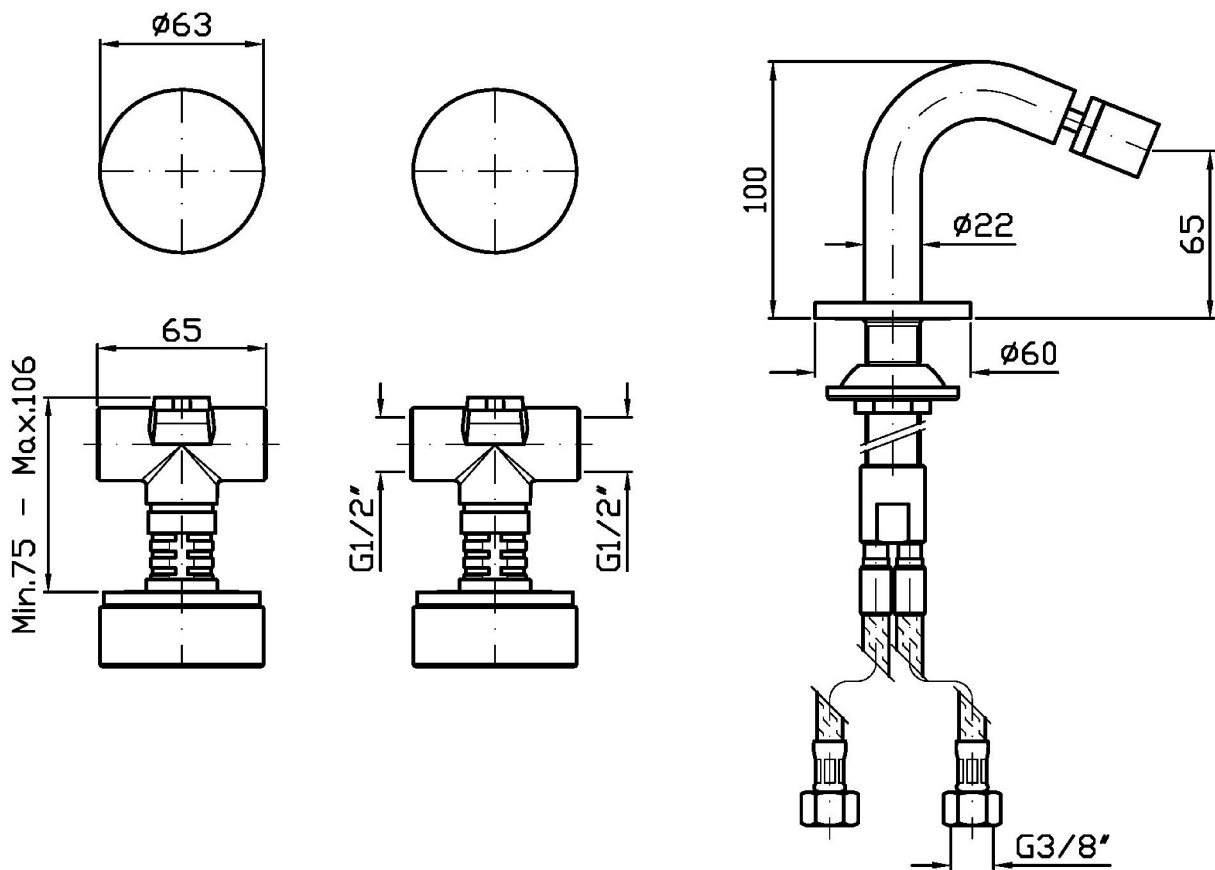

Water Saving - portata d'acqua uguale o inferiore a 6 l/min.

Built-in bidet mixer with deck-mounted swivel spout or lockable during installation. Without pop-up waste. Green marble Aver handles.

Water Saving - water flow rate of 6 l/min or less.

R99503

Parte incasso. / Built-in part.

Finiture / Finishes

 C50
Metal Black / Metal Black

ISY22

ZIS6751.C50 Disegno Complessivo / Overall Drawing

Note / Notes

ISY22

Peso (Kg) Weight (lb)	2,50 (Kg)	5,51 (lb)
Volume test (dc3) - (in3)	11,01 (dc3)	671,87 (in3)
h (mm) - (in)	90,00 (mm)	3,54 (in)
L1 (mm) - (in)	335,00 (mm)	13,19 (in)
L2 (mm) - (in)	365,00 (mm)	14,37 (in)