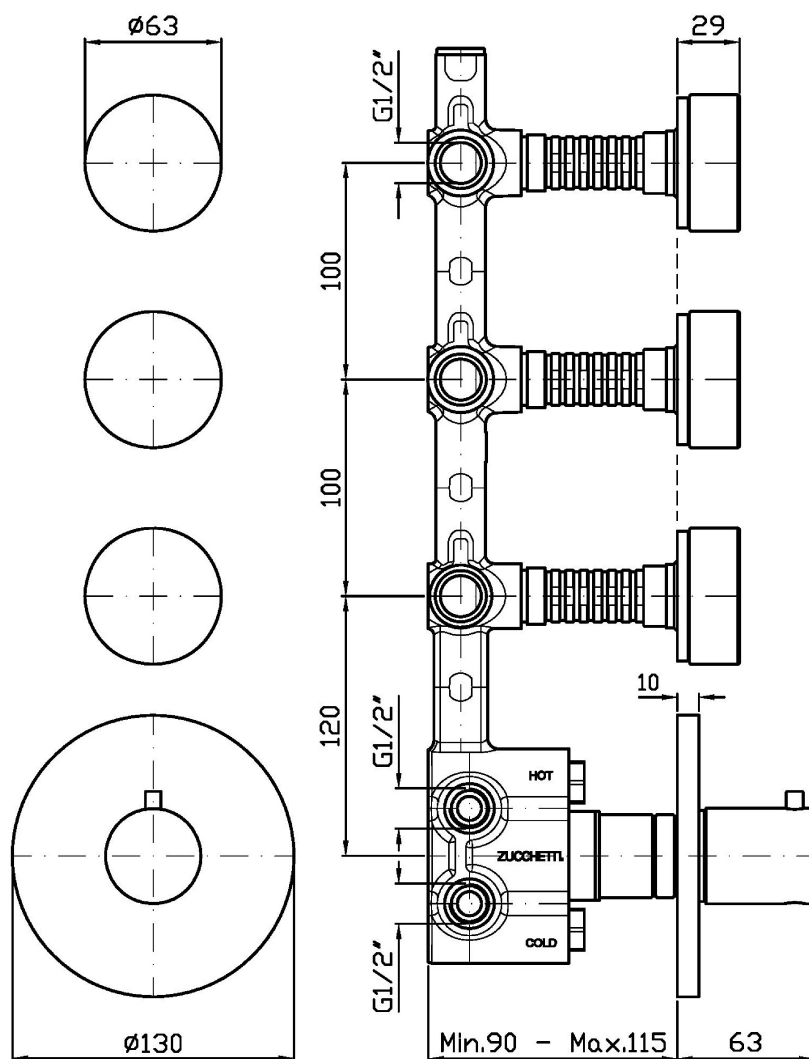

ISY22

ZIS6661.C50 Disegno Complessivo / Overall Drawing

Note / Notes