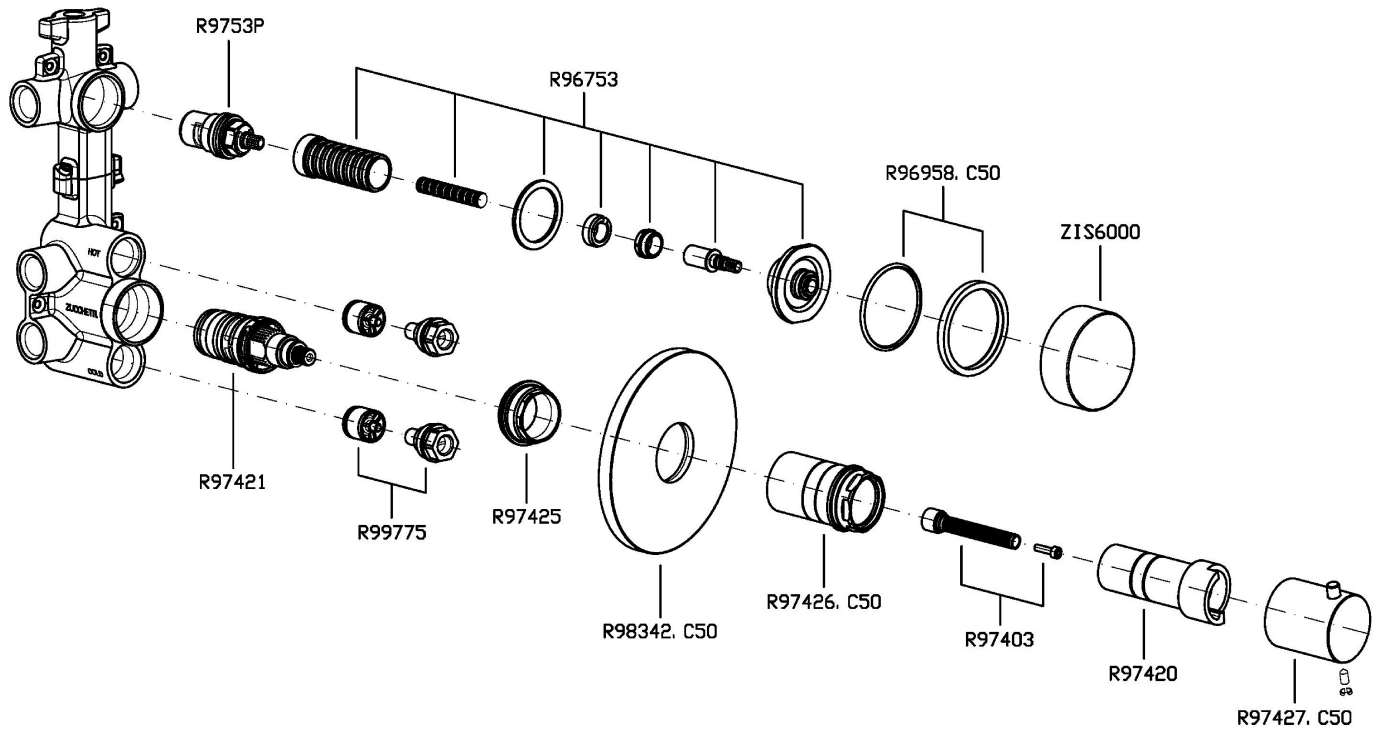

ISY22

ZIS6661.C50 Esplosi / Exploded