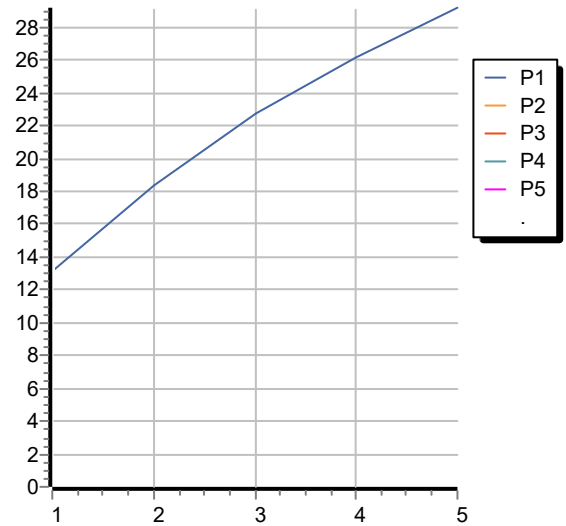

ISY22

ZIS6659.C50 Portate / Flowrates (lt/min)

PRESSIONE PRESSURE	1 BAR	2 BAR	3 BAR	4 BAR	5 BAR
1 RUBINETTO APERTO <i>P1</i>	13,2	18,4	22,7	26,2	29,2
<i>P2</i>					
<i>P3</i>					
<i>P4</i>					
<i>P5</i>