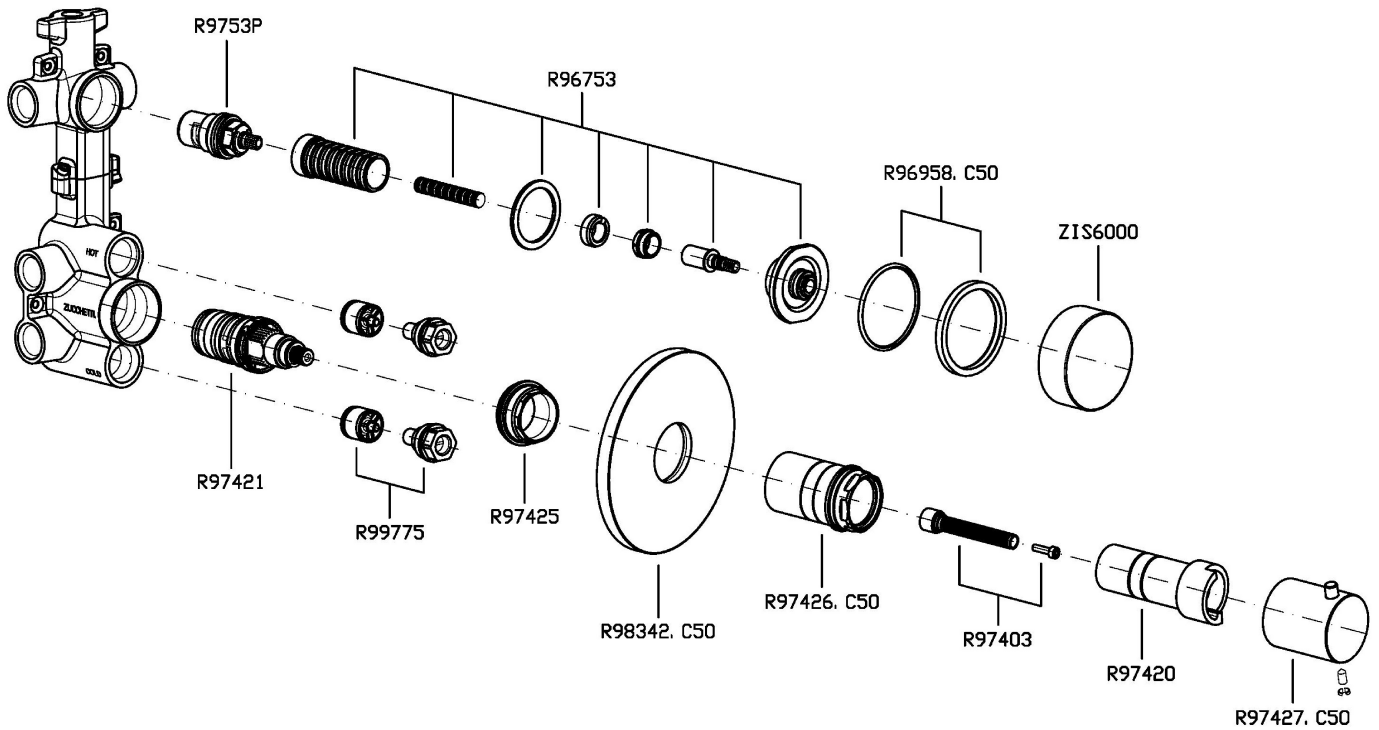

ISY22

ZIS6659.C50 Esplosi / Exploded