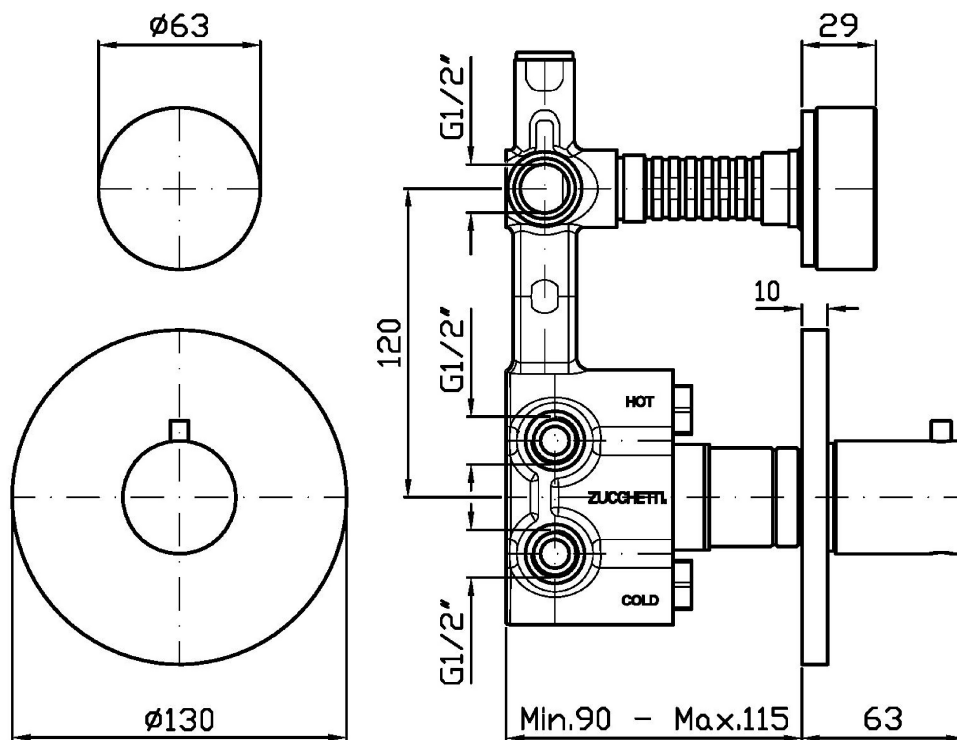

ISY22

ZIS6659.C50 Disegno Complessivo / Overall Drawing

Note / Notes