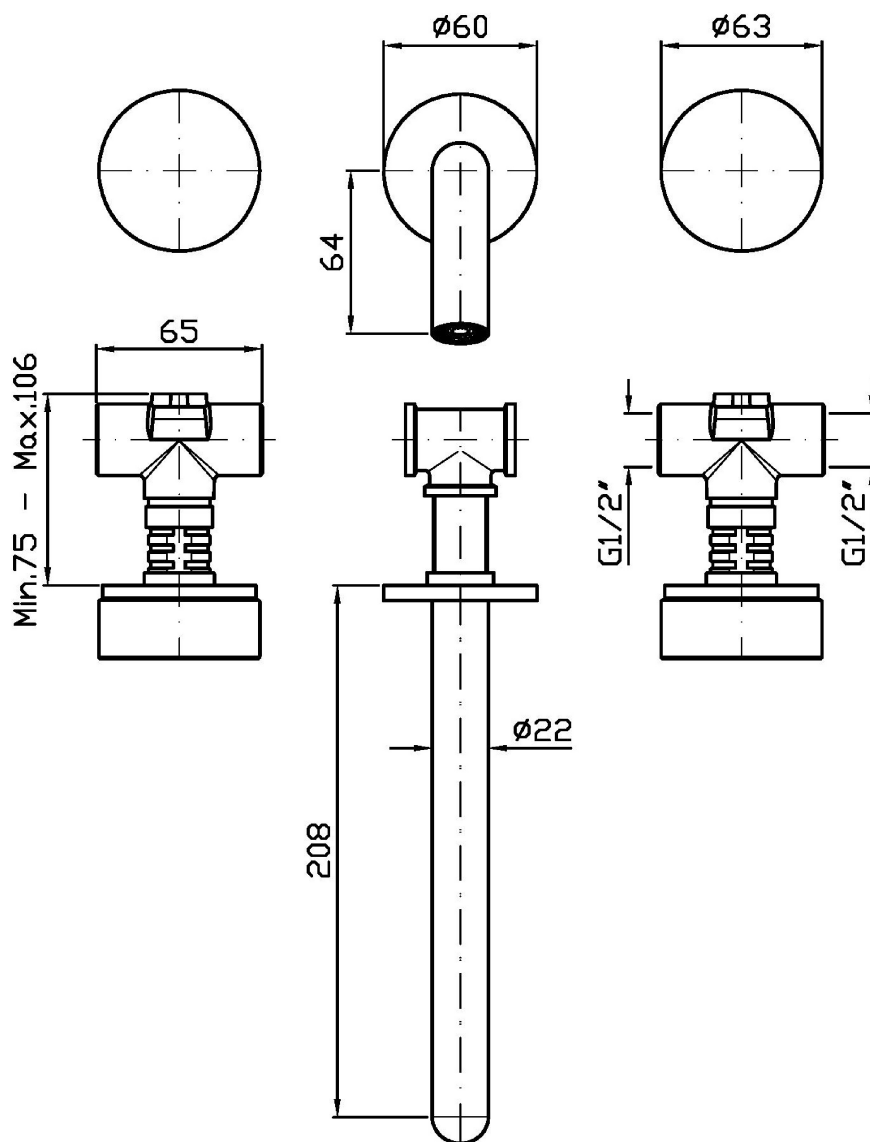

ISY22

ZIS6641.C50 Disegno Complessivo / Overall Drawing

Note / Notes