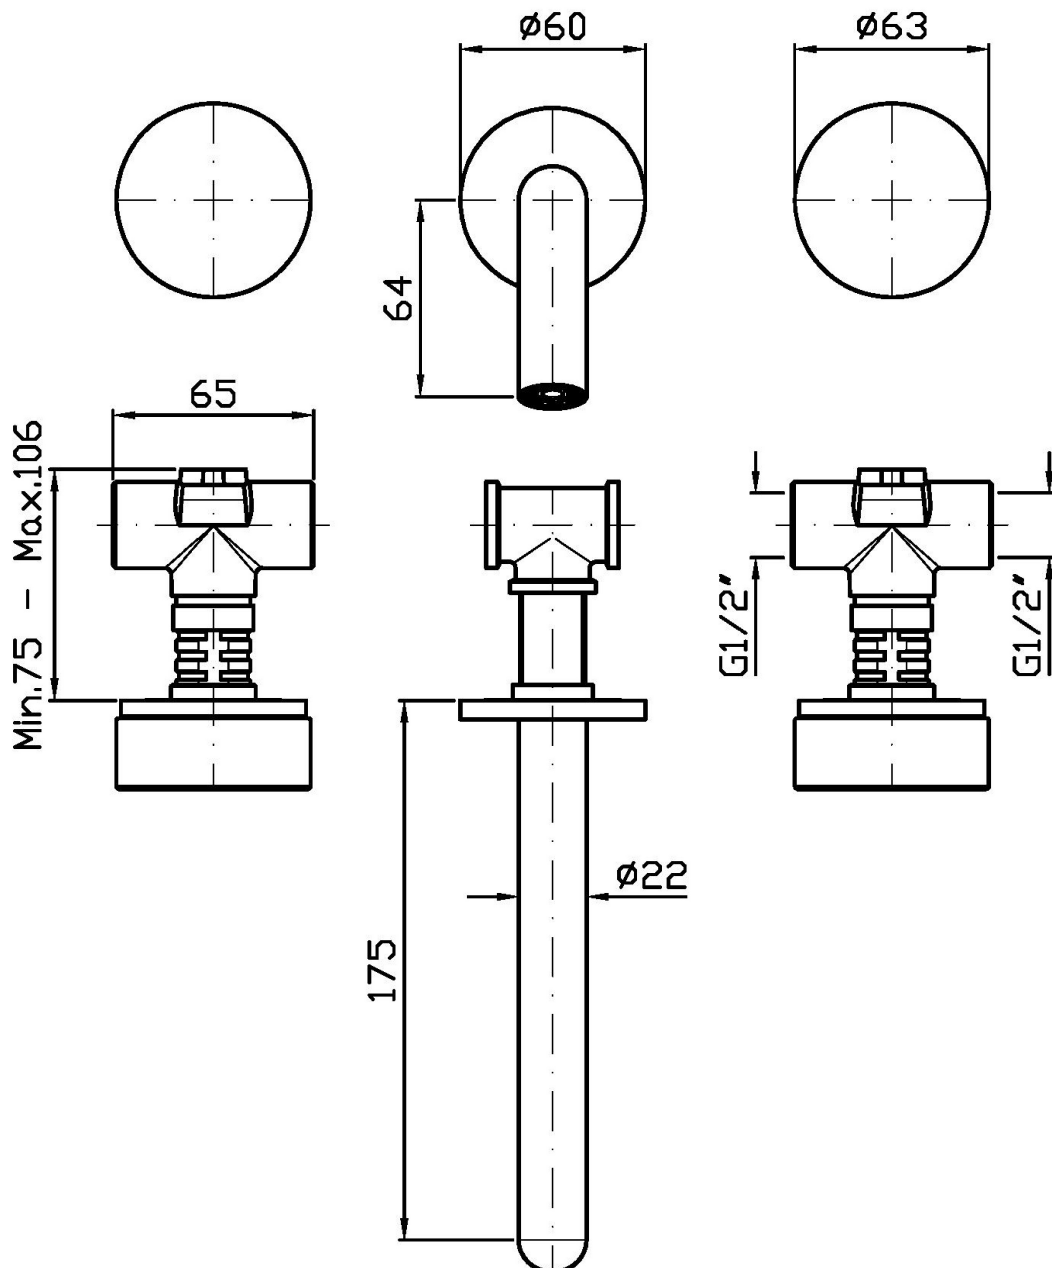

3 hole built-in basin mixer with aerator. Spout L. 175 mm. Green marble Aver handles. Water Saving - water flow rate of 6 l/min or less.

R99500

Parte incasso corpo unico. / Assembled built-in part.

R99504

Parte incasso con elementi liberi, distanza variabile / Built-in part, not assembled, variable distance.

Marchio / Brand ZUCCHETTI

Classe / Class WW

ISY22

ZIS6640.C50 Finiture / Finishes

C50

Metal Black / Metal Black

Note / Notes

ISY22

ZIS6640.C50 Disegno Complessivo / Overall Drawing

ISY22

ZIS6640.C50 Esplosi / Exploded

ISY22

ZIS6640.C50 Portate / Flowrates (lt/min)

PRESSIONE PRESSURE	1 BAR	2 BAR	3 BAR	4 BAR	5 BAR
P1 LAVABO BASIN	2,6	3,7	4,4	4,5	4,5
P2					
P3					
P4					
P5					

ISY22

ZIS6640.C50 Pesì e Misure / Weights and Sizes

Peso (Kg) Weight (lb)	2,55 (Kg)	5,62 (lb)
Volume test (dc3) - (in3)	11,01 (dc3)	671,87 (in3)
h (mm) - (in)	90,00 (mm)	3,54 (in)
L1 (mm) - (in)	335,00 (mm)	13,19 (in)
L2 (mm) - (in)	365,00 (mm)	14,37 (in)