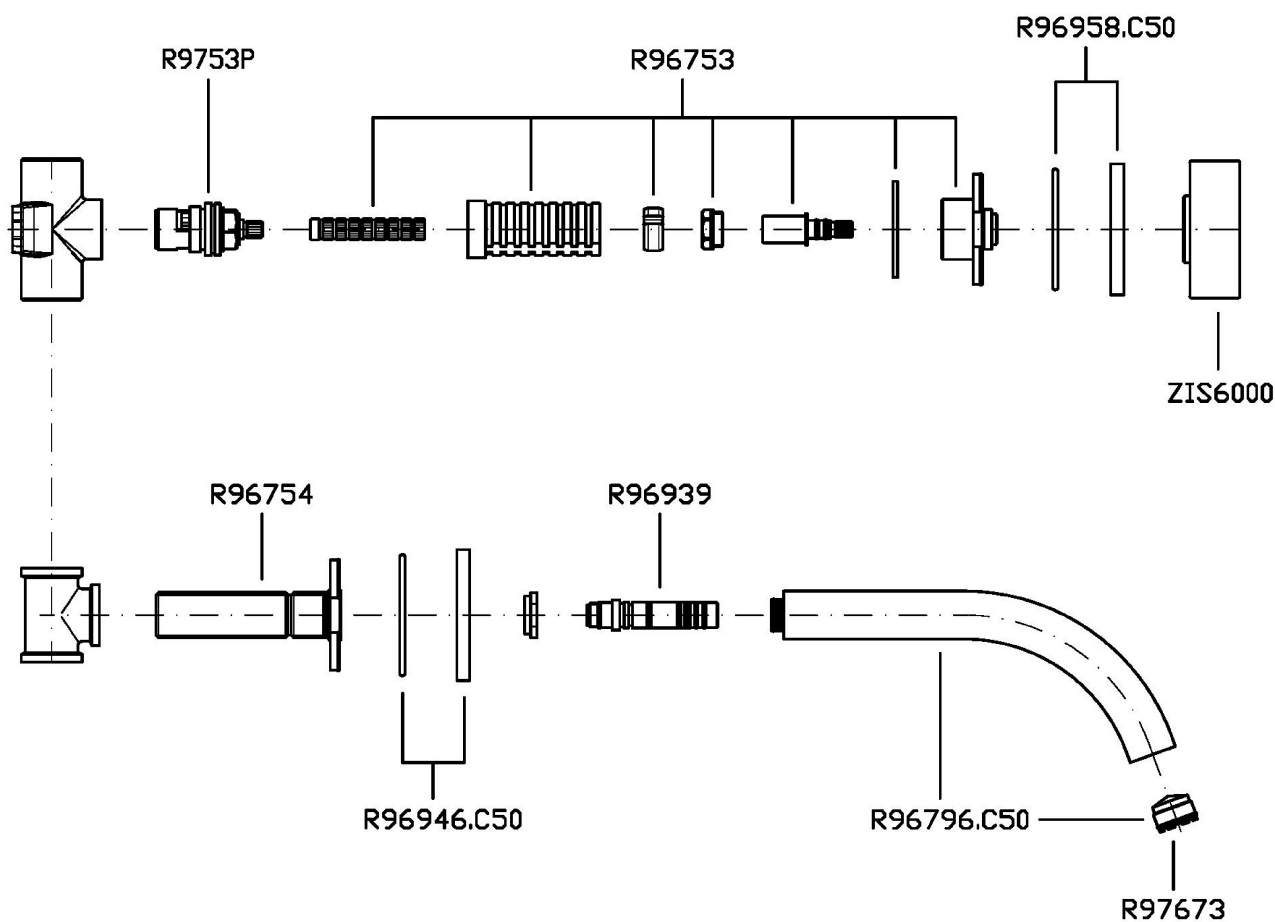

3 hole built-in basin mixer with aerator. Spout L. 175 mm. Green marble Aver handles. Water Saving - water flow rate of 6 l/min or less.

R99500

Parte incasso corpo unico. / Assembled built-in part.

R99504

Parte incasso con elementi liberi, distanza variabile / Built-in part, not assembled, variable distance.

Marchio / Brand ZUCCHETTI

Classe / Class WW

ISY22

ZIS6640.C50 Finiture / Finishes

C50

Metal Black / Metal Black

Note / Notes

ISY22

ZIS6640.C50 Disegno Complessivo / Overall Drawing

ISY22

ZIS6640.C50 Esplosi / Exploded

ISY22

ZIS6640.C50 Portate / Flowrates (lt/min)

PRESSIONE PRESSURE	1 BAR	2 BAR	3 BAR	4 BAR	5 BAR
P1 LAVABO BASIN	2,6	3,7	4,4	4,5	4,5
P2					
P3					
P4					
P5					

ISY22

ZIS6640.C50 Pesì e Misure / Weights and Sizes

Peso (Kg) Weight (lb)	2,55 (Kg)	5,62 (lb)
Volume test (dc3) - (in3)	11,01 (dc3)	671,87 (in3)
h (mm) - (in)	90,00 (mm)	3,54 (in)
L1 (mm) - (in)	335,00 (mm)	13,19 (in)
L2 (mm) - (in)	365,00 (mm)	14,37 (in)