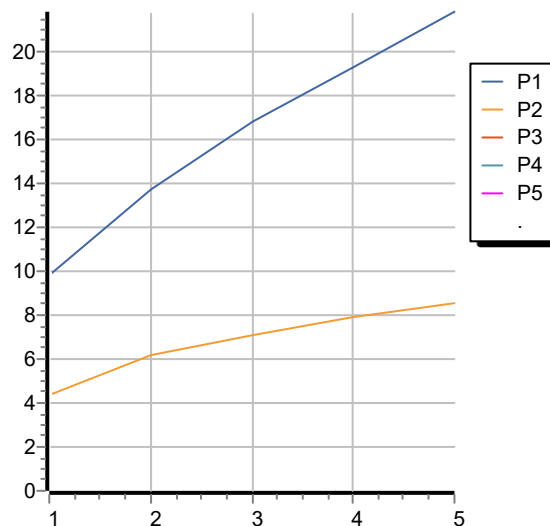

4 hole bath tub mixer with pull out shower Z94746, 1500 mm flexible hose, swivel spout or lockable during installation. Green marble Aver handles.

Finiture / Finishes

 C50
Metal Black / Metal Black

ISY22

ZIS6513.C50 Disegno Complessivo / Overall Drawing

ISY22

ZIS6513.C50 Portate / Flowrates (lt/min)

PRESSIONE PRESSURE	1 BAR	2 BAR	3 BAR	4 BAR	5 BAR
P1 DOCCETTA HANDSHOWER	4,4	6,2	7,1	7,9	8,5
P2 BOCCA VASCA WALL SPOUT	9,8	13,7	16,8	19,3	21,8
P3					
P4					
P5					

ISY22

ZIS6513.C50 Pesì e Misure / Weights and Sizes

Peso (Kg) Weight (lb)	5,65 (Kg)	12,46 (lb)
Volume test (dc3) - (in3)	15,98 (dc3)	975,16 (in3)
h (mm) - (in)	90,00 (mm)	3,54 (in)
L1 (mm) - (in)	335,00 (mm)	13,19 (in)
L2 (mm) - (in)	530,00 (mm)	20,87 (in)