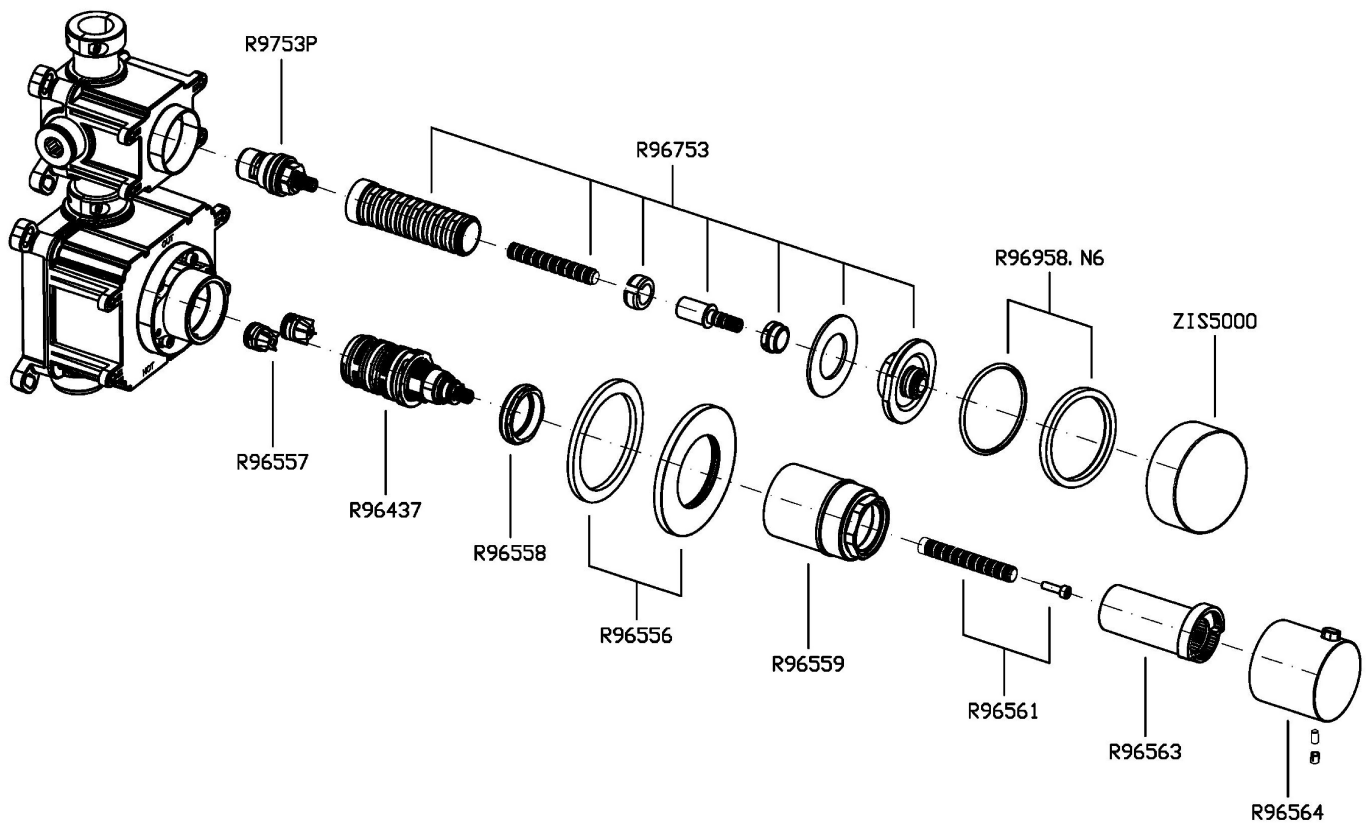

ISY22

ZIS5803.N6

Esplosi / Exploded