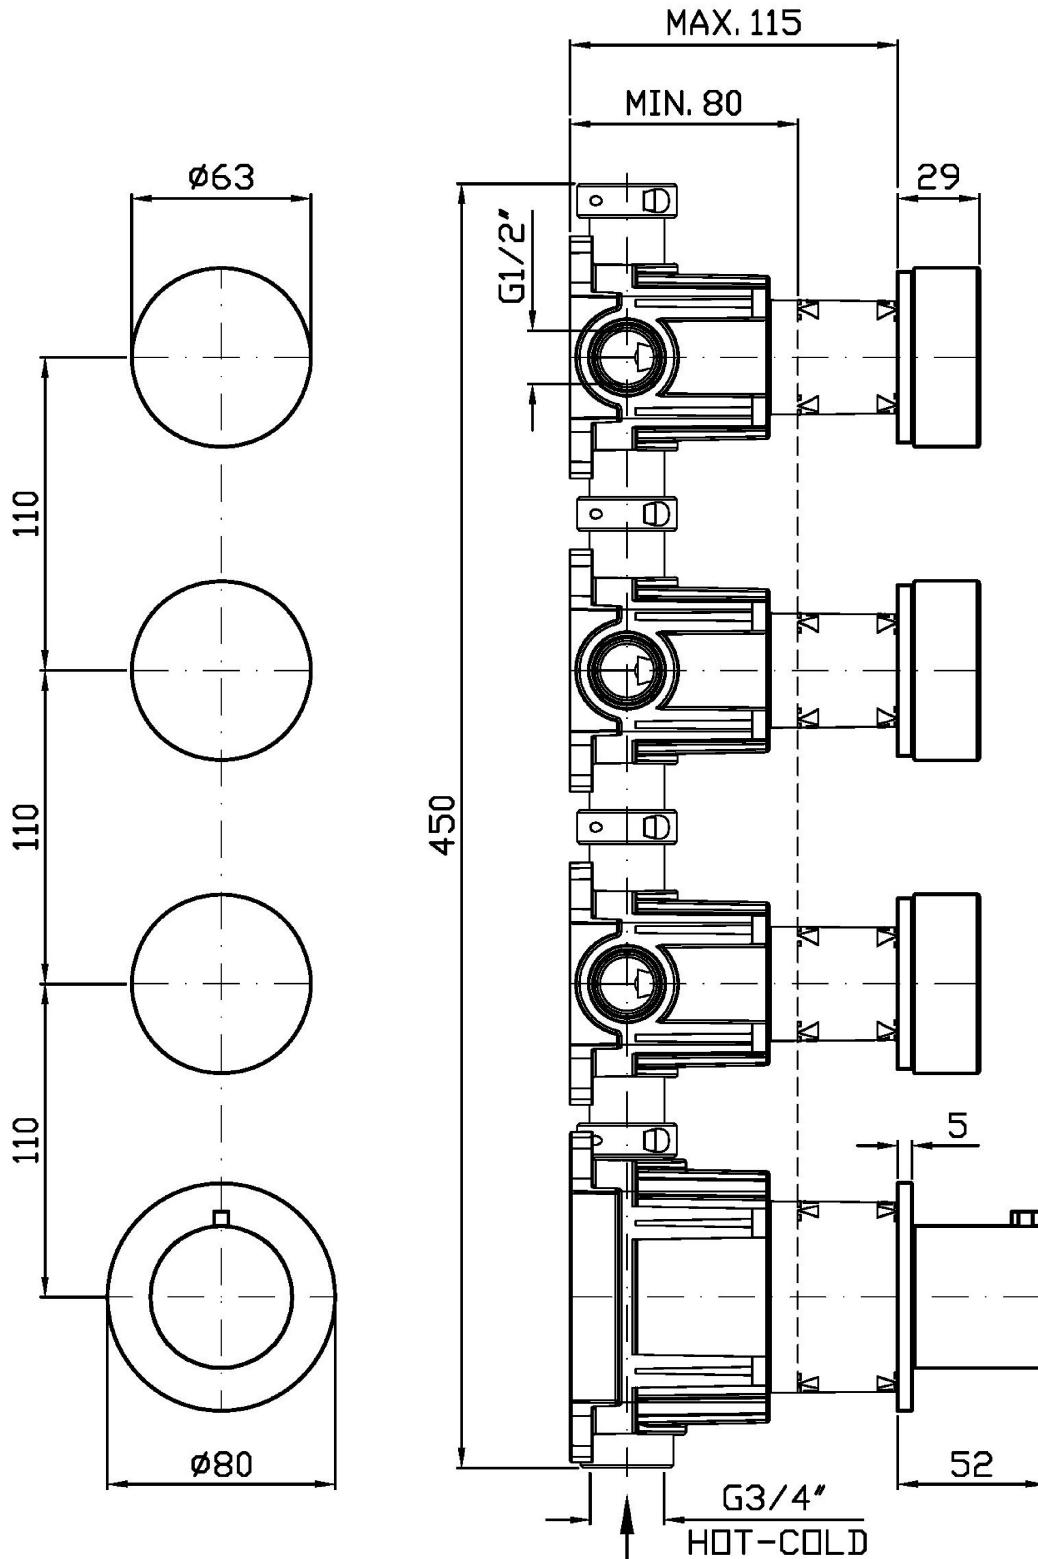

## ISY22

ZIS5803.N6

Termostatico incasso doccia con 3 rubinetti d'arresto. / Built-in thermostatic shower mixer 3 stop valves.

Termostatico incasso doccia da 3/4", con 3 rubinetti d'arresto. Installazione possibile sia in verticale che in orizzontale.

3/4" built-in thermostatic shower mixer with 3 stop valves. Both vertical and horizontal installation possible.

R96732

Parte incasso / Built-in part

Marchio / Brand ZUCCHETTI

Classe / Class WW

## ISY22

ZIS5803.N6

Disegno Complessivo / Overall Drawing

### ZIS5803.N6 Pesì e Misure / Weights and Sizes

Peso ( Kg ) Weight ( lb )	2,00 ( Kg )	4,41 ( lb )
Volume test ( dc3 ) - ( in3 )	11,01 ( dc3 )	671,87 ( in3 )
h ( mm ) - ( in )	90,00 ( mm )	3,54 ( in )
L1 ( mm ) - ( in )	335,00 ( mm )	13,19 ( in )
L2 ( mm ) - ( in )	365,00 ( mm )	14,37 ( in )