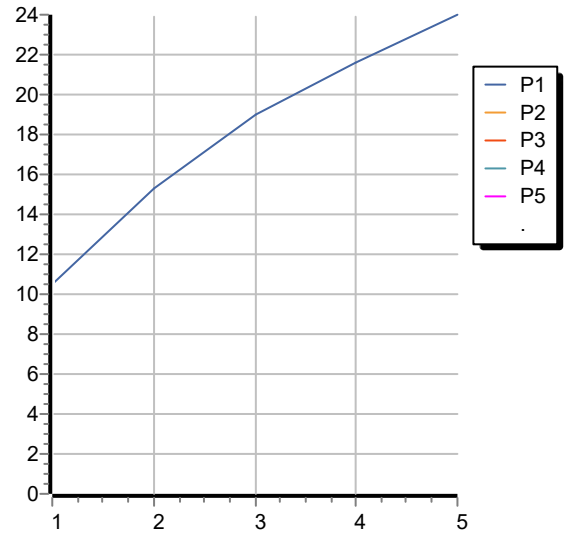

ISY22

ZIS5695.N6 Portate / Flowrates (lt/min)

PRESSIONE PRESSURE	1 BAR	2 BAR	3 BAR	4 BAR	5 BAR
DEVIATORE <i>P1</i>	10,5	15,3	19	21,6	24
<i>P2</i>					
<i>P3</i>					
<i>P4</i>					
<i>P5</i>