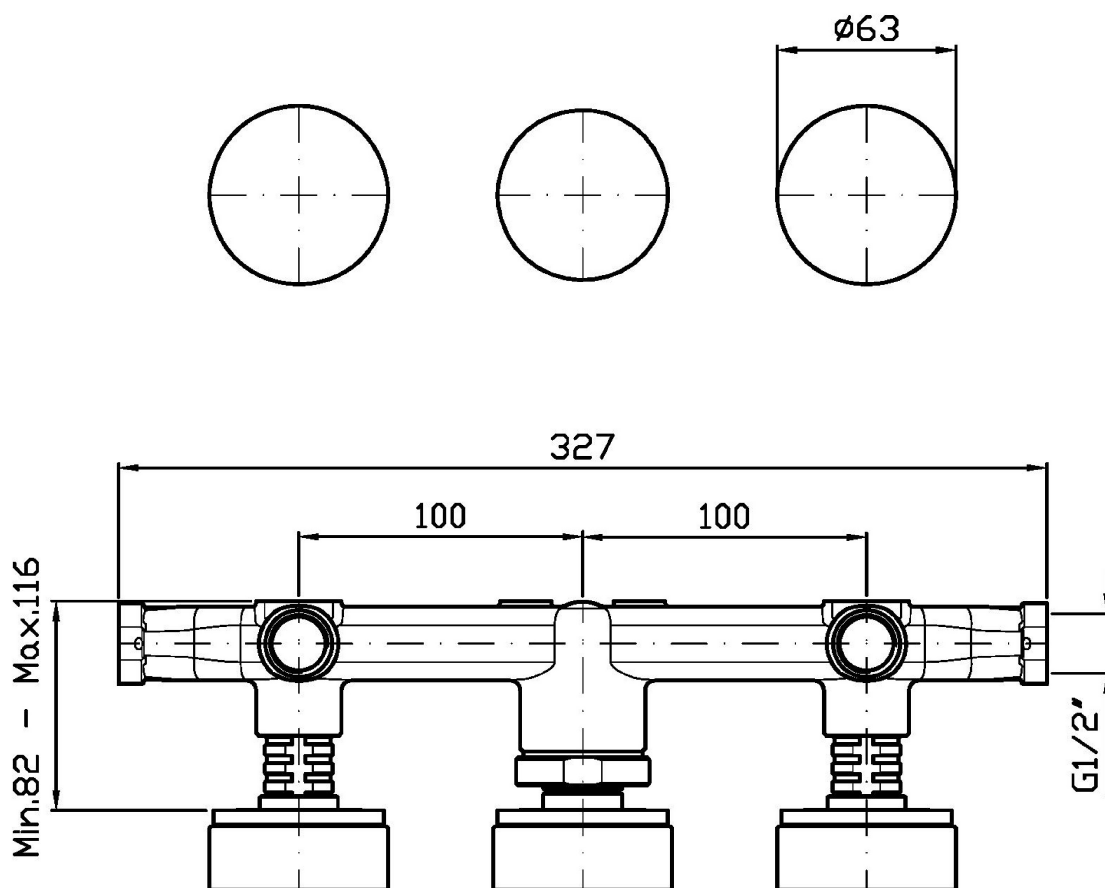

ISY22

ZIS5695.N6

Disegno Complessivo / Overall Drawing

Note / Notes