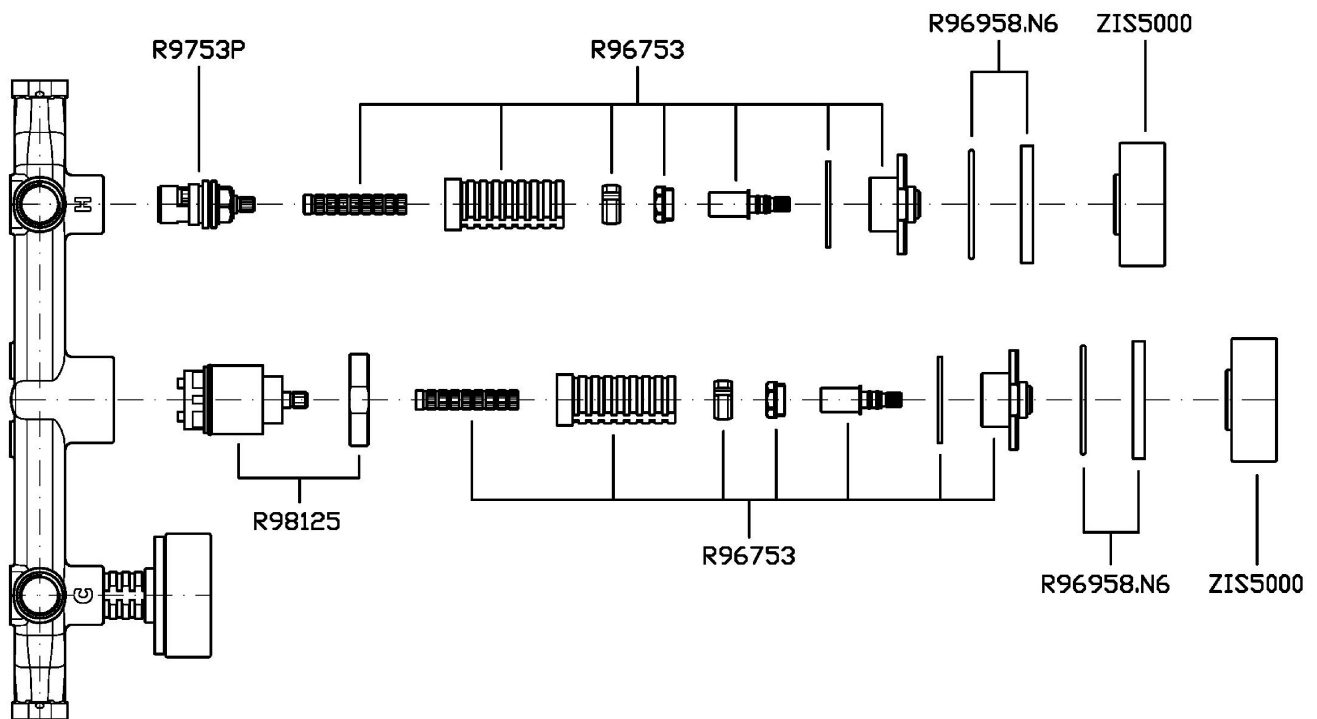

ISY22

ZIS5695.N6

Esplosi / Exploded