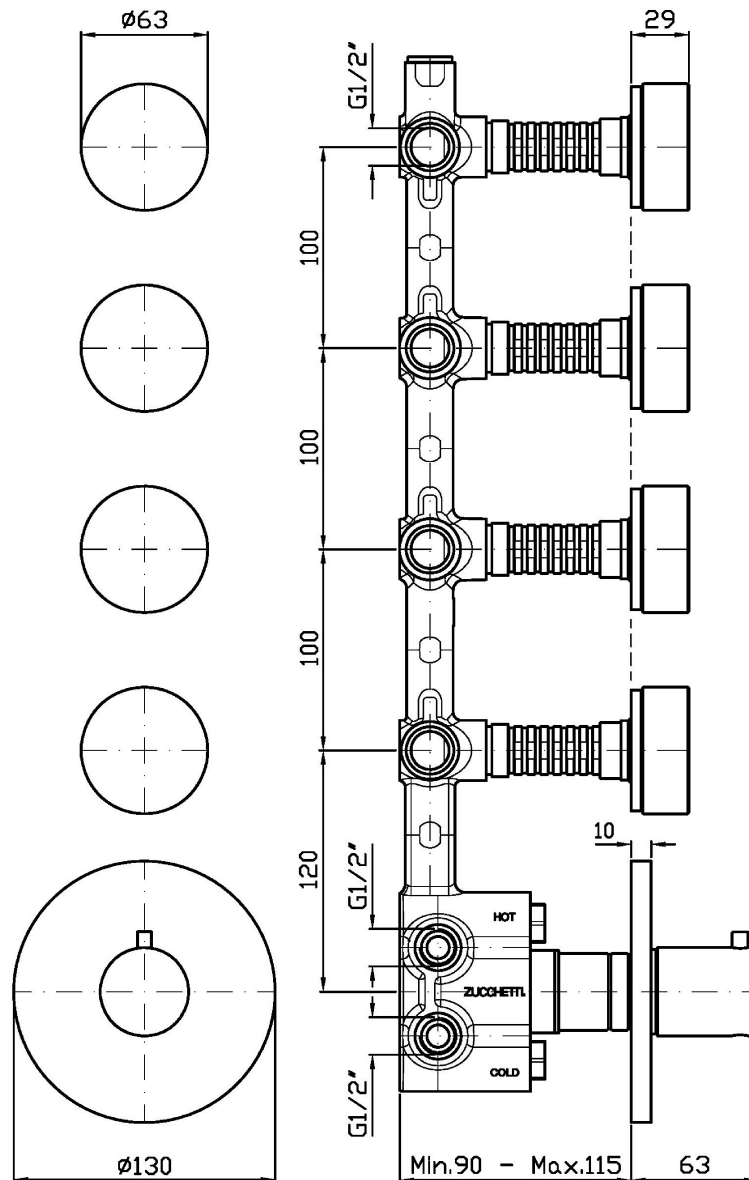

ISY22

ZIS5662.N6

Disegno Complessivo / Overall Drawing

Note / Notes