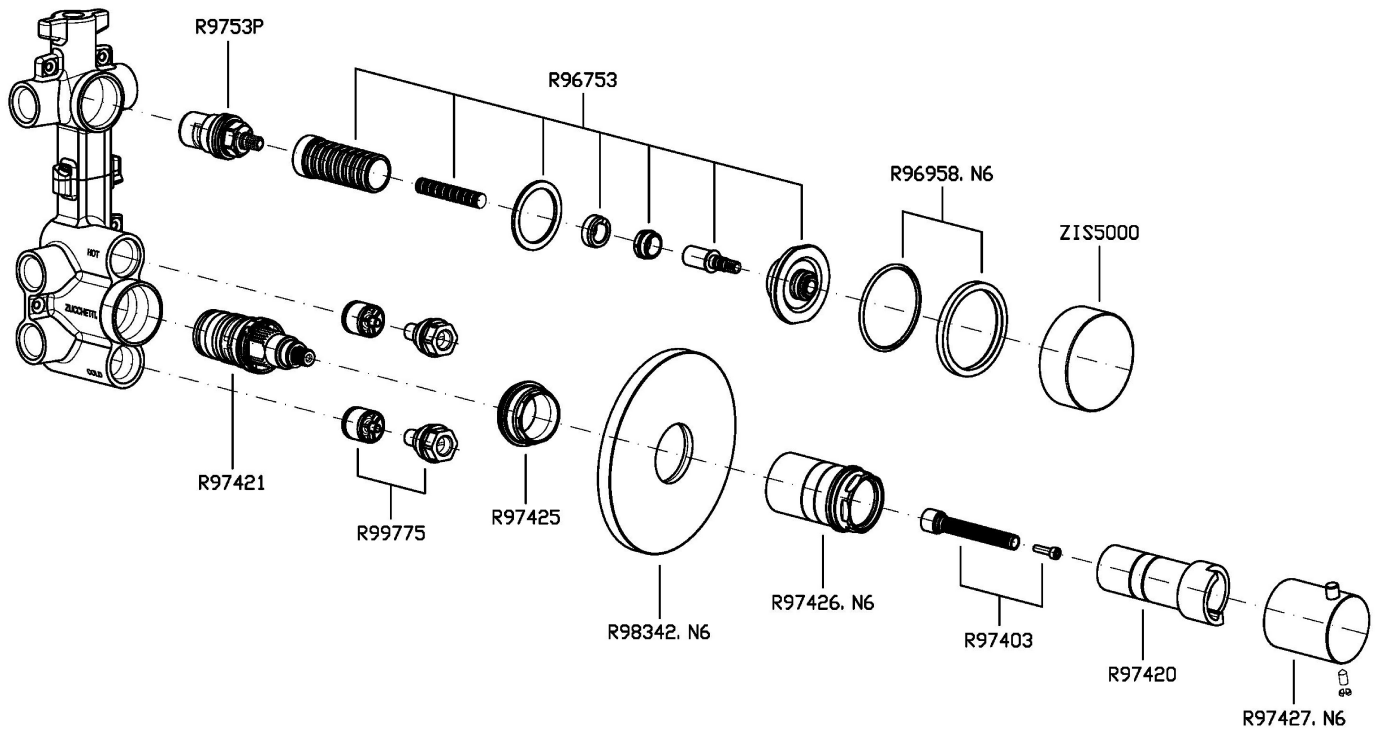

ISY22

ZIS5662.N6

Esplosi / Exploded