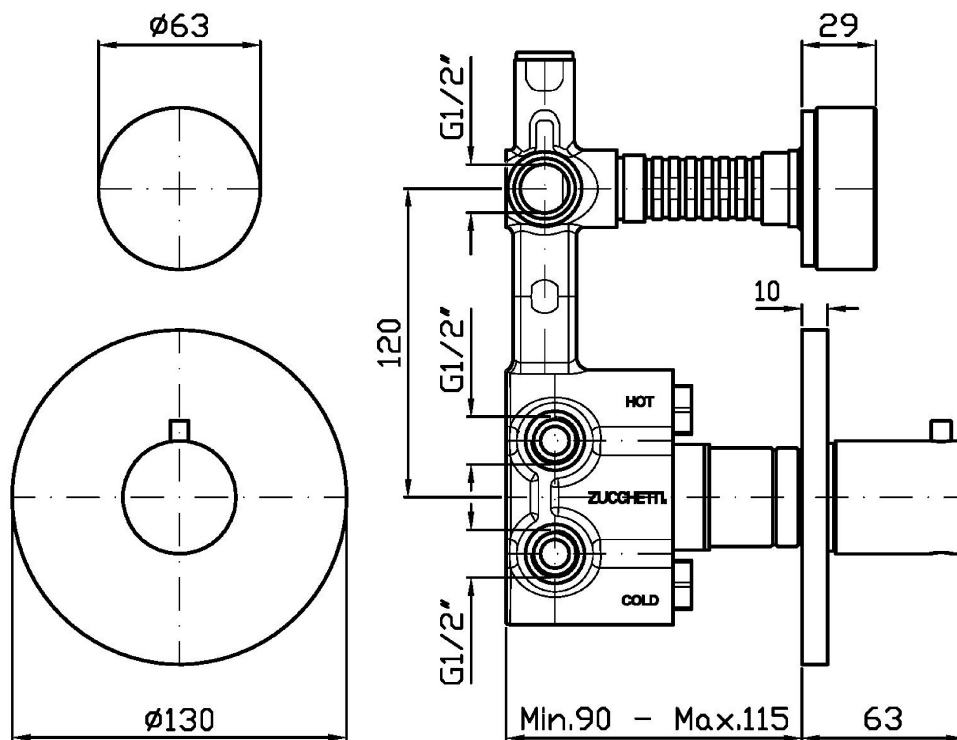

ISY22

ZIS5659.N6

Disegno Complessivo / Overall Drawing

Note / Notes