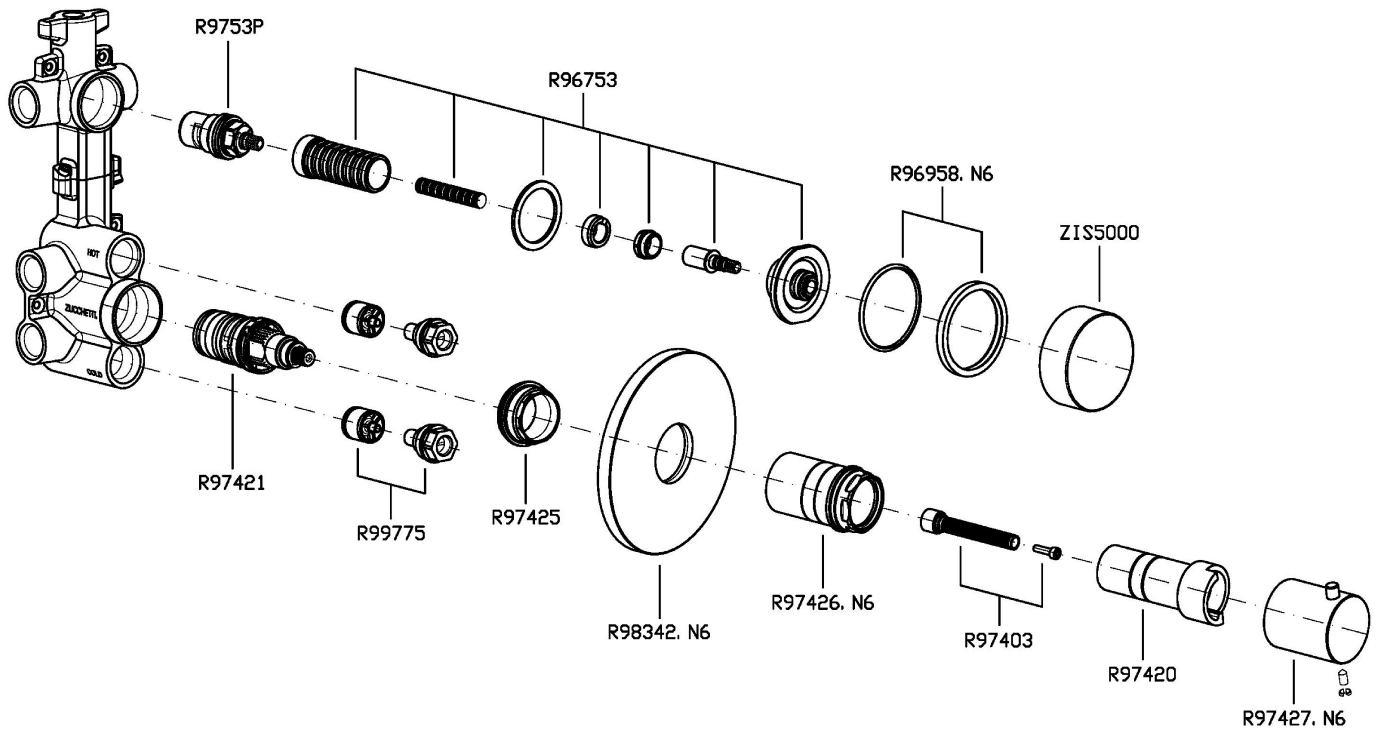

ISY22

ZIS5659.N6

Esplosi / Exploded