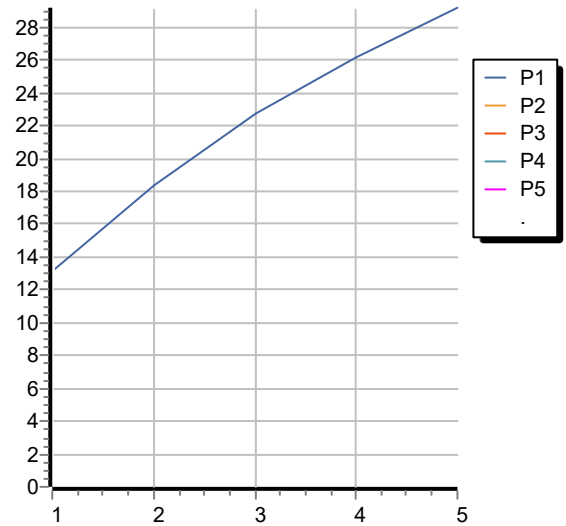

ISY22

ZIS5659.N6 Portate / Flowrates (lt/min)

PRESSIONE PRESSURE	1 BAR	2 BAR	3 BAR	4 BAR	5 BAR
1 RUBINETTO APERTO <i>P1</i>	13,2	18,4	22,7	26,2	29,2
<i>P2</i>					
<i>P3</i>					
<i>P4</i>					
<i>P5</i>