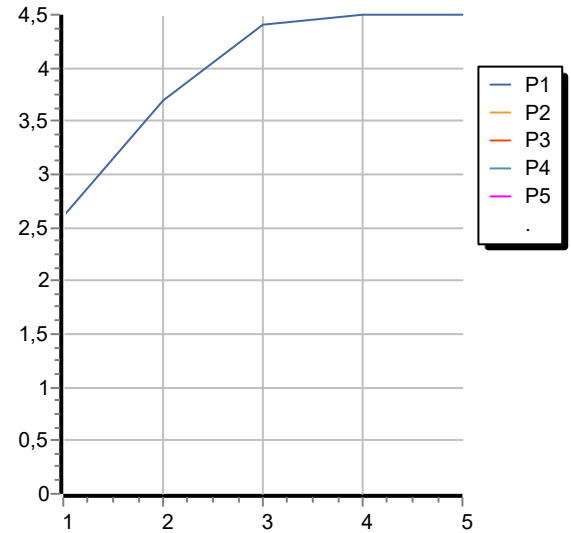

ISY22

ZIS5640.N6 Portate / Flowrates (lt/min)

PRESSIONE PRESSURE	1 BAR	2 BAR	3 BAR	4 BAR	5 BAR
P1 LAVABO BASIN	2,6	3,7	4,4	4,5	4,5
P2					
P3					
P4					
P5