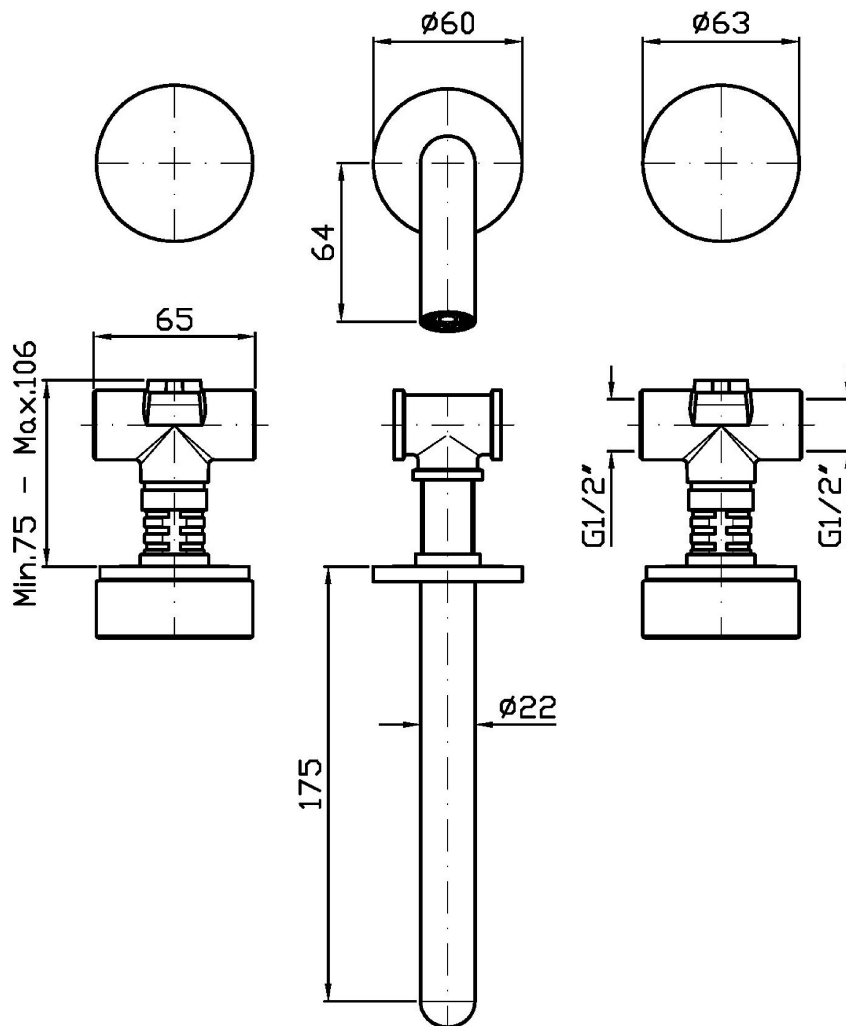

ISY22

ZIS5640.N6

Disegno Complessivo / Overall Drawing

Note / Notes