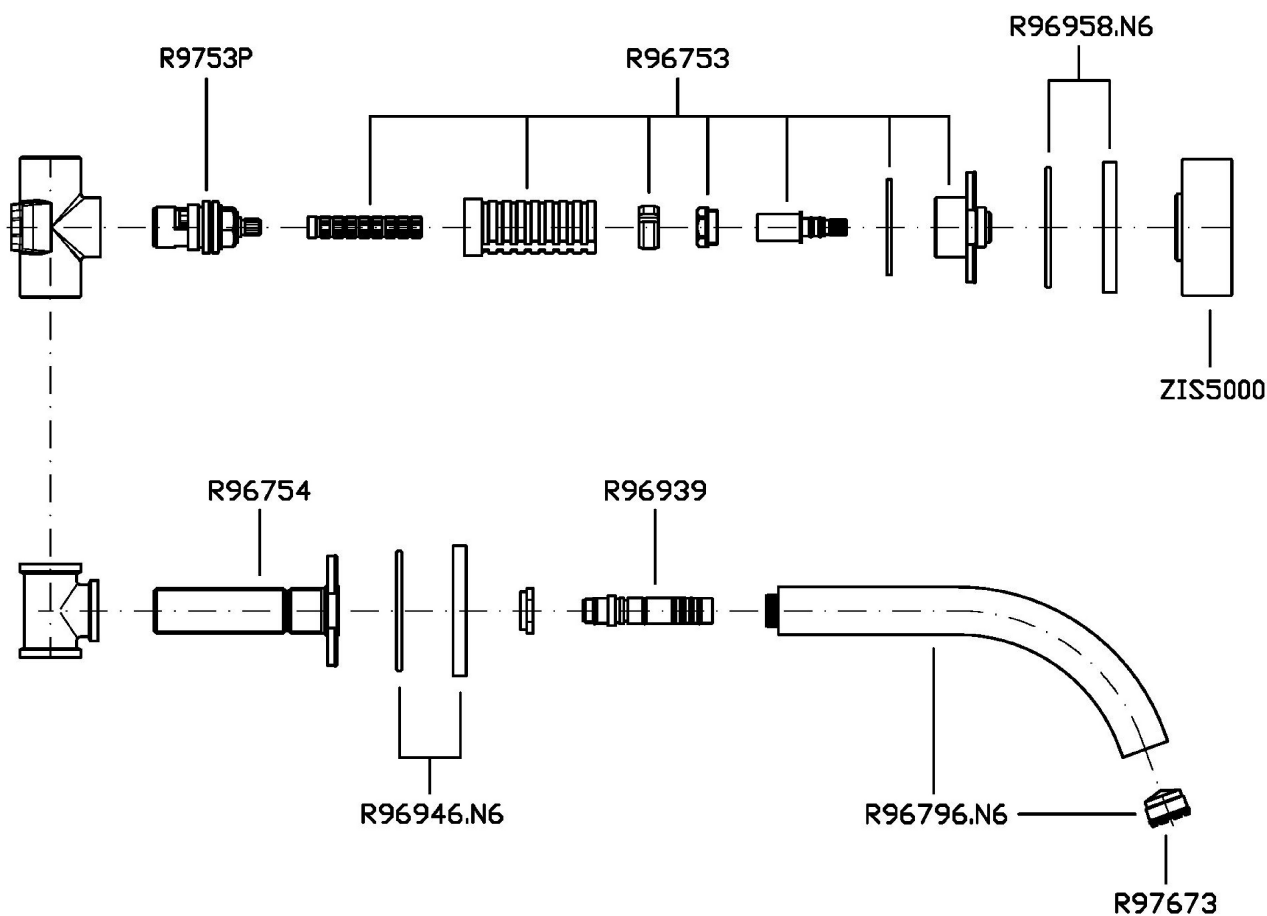

ISY22

ZIS5640.N6 Esplosi / Exploded